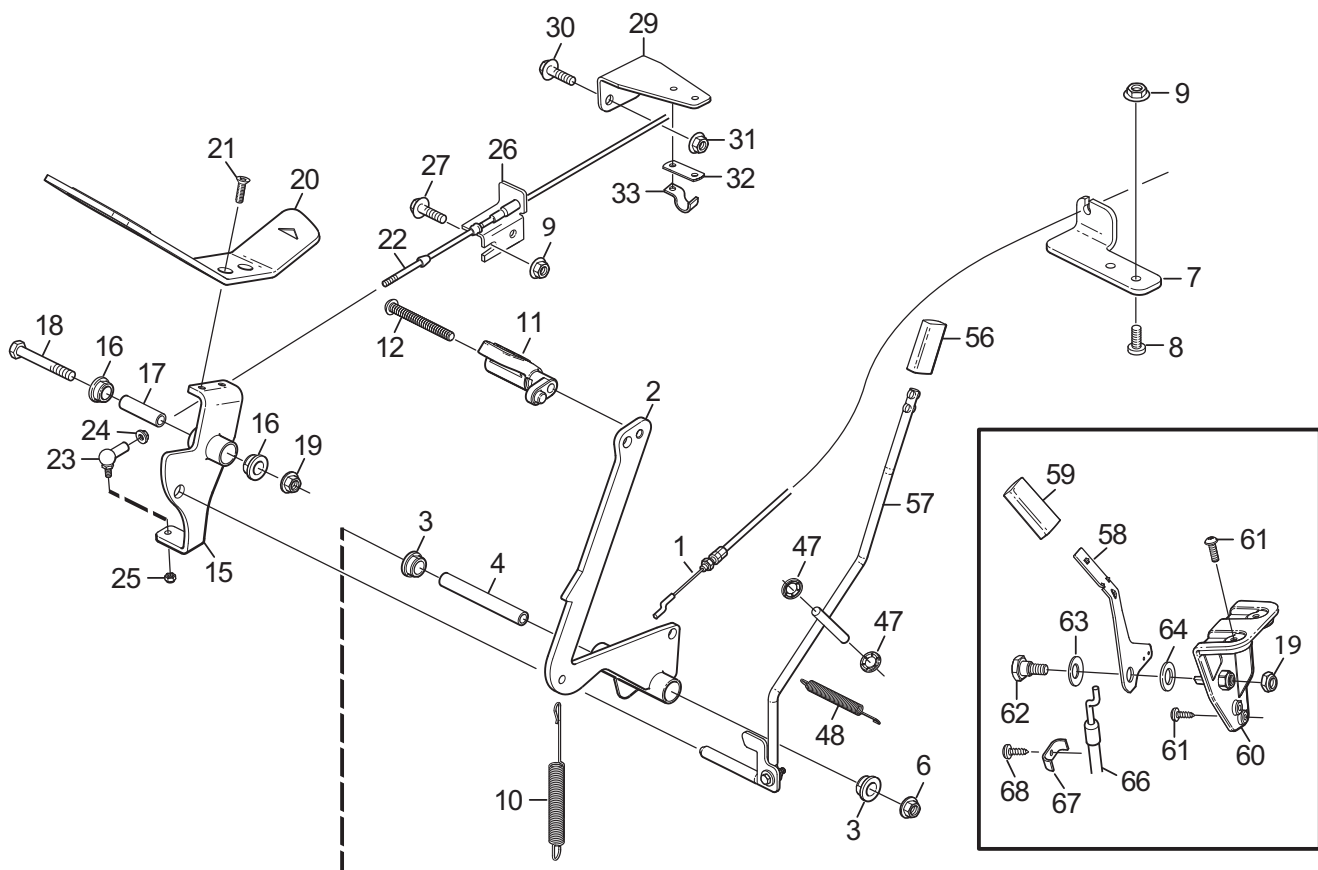

Utgåva Issue 2013-11		Bildnr Picture No 2878		VILLA REGLAGE		VILLA CONTROLS		Sida Page 10	
Pos. Fig.	Antal/Quantity			Art nr Part No	Benämning	Description	Sats Kit	Anmärkning Notes	
	5711	5721							
1	1	1		1137-0992-01	Bromsvajer	Brake cable			
2	1	1		1137-0813-01	Parkeringsbroms	Parking brake			
3	2	2		1134-6313-01	Lager	Bearing			
4	1	1		1137-0912-01	Distans	Spacer			
5	1	1		9997-0811-02	Skruv	Screw			
6	1	1		9739-0831-22	Mutter	Nut			
7	1	1		1137-0847-01	Vajerfäste	Bracket			
8	2	2		9959-0620-16	Skruv	Screw			
9	4	4		9739-0631-22	Mutter	Nut			
10	1	1		1131-1507-00	Fjäder	Spring			
11	1	1		1137-0959-01	Pedal	Pedal			
12	1	1		9930-0870-12	Skruv	Screw			
15	1	1		1137-0827-01	HST-Led	HST bracket			
16	2	2		1134-6313-01	Lager	Lager			
17	1	1		1137-0802-01	Distanshylsa	Spacer			
18	1	1		9997-0860-12	Skruv	Screw			
19	3	3		9747-0831-02	Mutter	Nut			
20	1	1		1137-0927-01	HST pedal	Pedal HST			
21	2	2		9893-0616-16	Skruv	Screw			
22	1	1		1134-2766-10	Reglagewire	Speed control cable			
23	2	2		9570-0001-00	Vinkellänk	Elbow link			
24	2	2		9739-0531-22	Mutter	Nut			
25	2	2		9747-0531-02	Mutter	Nut			
26	1	1		1134-6317-01	Wirefäste	Cable holder			
27	2	2		9959-0620-16	Skruv	Screw			
29	1	1		1137-0928-01	Fäste	Bracket			
30	2	2		9959-0825-16	Skruv	Screw			
31	2	2		9739-0831-22	Mutter	Nut			
32	1	1		1134-0266-00	Fästbygel	Clamp			
33	1	1		1134-0267-00	Platta	Plate			
36	1	1		1137-0784-01	Lyftpedal	Lift pedal			
37	2	2		1134-0068-00	Lager	Bearing			
38	1	1		1137-0795-01	Distans	Spacer			
39	1	1		9997-0814-02	Skruv	Screw			
41	1	1		1134-5824-01	Fjäder	Spring			
42	1	1		1137-0877-01	Lyftpedal-övre	Lift pedal-upper			
44	1	1		1137-0958-01	Pedal	Pedal			
45	1	1		9595-0230-00	Spännstift	Locating pin			
46	1	1		1137-0792-01	Låsspak	Lever			
47	4	4		9675-0015-02	Starlock	Starlock			
48	1	1		1137-1092-01	Fjäder	Spring			
49	1	1		1137-0917-01	Lyftwire	Lifting wire			
50	1	1		1134-0072-02	Linhjul	Pulley			
51	1	1		1134-0041-01	Linhjulshylsa	Spacer			
52	1	1		1137-0713-02	Fästplåt	Bracket			
53	1	1		9997-1030-16	Skruv	Screw			
54	1	1		9739-1031-22	Mutter	Nut			
55	1	1		1137-1042-01	Karbinhake	Carbiner			
56	2	2		1137-0952-01	Reglageknopp	Knob			
57	1	1	1	1137-0837-01	Låsspak	Lever		P-broms/Parking brake	
58	1	1		1137-0894-01	Arm gasreglage	Lever throttle control			
59	1	1		1137-0952-01	Knopp	Knob			
60	1	1		1137-0873-01	Fäste	Bracket			
61	2	2		9838-9516-12	Skruv	Screw			
62	1	1		1134-0240-00	Ansatskruv	Shoulder bolt			
63	1	1		1134-4242-01	Bricka	Washer			
64	1	1		9665-0002-00	Bricka	Washer			
66	1	1		1134-4197-01	Gaswire	Throttle control			
67	1	1		9500-9991-01	Wireklämma	Cable clamp			
68	1	1		9943-0516-16	Skruv	Screw