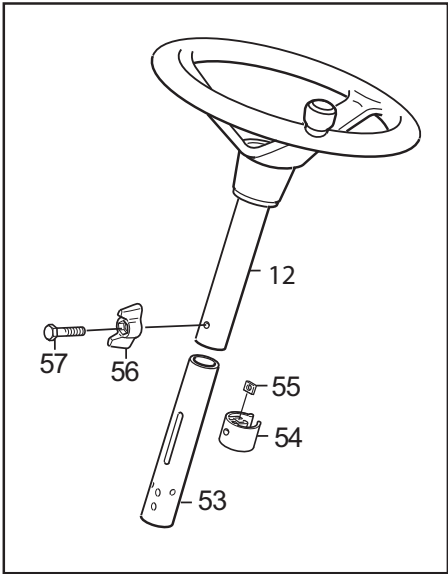

Utgåva Issue 2013-11		Bildnr Picture No 2878		VILLA STYRNING		VILLA STEERING		Sida Page 8	
Pos. Fig.	Antal/Quantity				Art nr Part No	Benämning	Description	Sats Kit	Anmärkning Notes
	5711	5721							
1	2	2			1134-1901-01	Lager.....	Bearing.....		Sats 2 st/ Kit of 2
2	1	1			1134-9025-01	Linhjul-sats.....	Steering pulley.....		
3	2	2			9653-0001-04	Spårryttare.....	Circlip.....		
4	1	1			9945-0816-16	Skruv.....	Screw.....		
5	1	1			9699-0056-02	Bricka.....	Washer.....		
6	1	1			1137-0749-01	Vajerbana.....	Wire track.....		
7	1	1			9945-0816-16	Skruv.....	Screw.....		
8	1	1			1134-6378-02	Styrkedja.....	Steering wire.....		
9	4	4			9739-0831-22	Mutter.....	Nut.....		
10	1	1			1137-0905-01	Rattstång.....	Steering rod.....		
11	1	1			1134-2837-01	Distans.....	Spacer.....		
12	1				1134-5496-04	Ratt kpl.....	Steering wheel assy.....		
12		1			1134-5496-05	Ratt kpl.....	Steering wheel assy.....		
13	1	1			1137-1000-01	Rattlock.....	Steering wheel cap.....		
14	1	1			1134-3751-01	Styrknopp.....	Knob.....		
15	1	1			1137-1005-01	Knoppfäste.....	Knob holder.....		
16	1	1			9699-0060-02	Bricka.....	Washer.....		
17	1	1			9997-0680-12	Skruv.....	Screw.....		
18	1	1			1134-1565-14	Distans.....	Spacer.....		
19	1	1			9403-0062-01	Ändplugg.....	Plug.....		
53		1			1137-0070-01	Rattrör-inre.....	Steering tube-inner.....		
54		1			1134-5177-01	Slid.....	Slide.....		
55		1			9710-0631-12	Fyrkantsmutter.....	Square nut.....		
56		1			1134-4481-02	Vingmutter.....	Wing nut.....		
57		1			9997-0630-01	Skruv.....	Screw.....