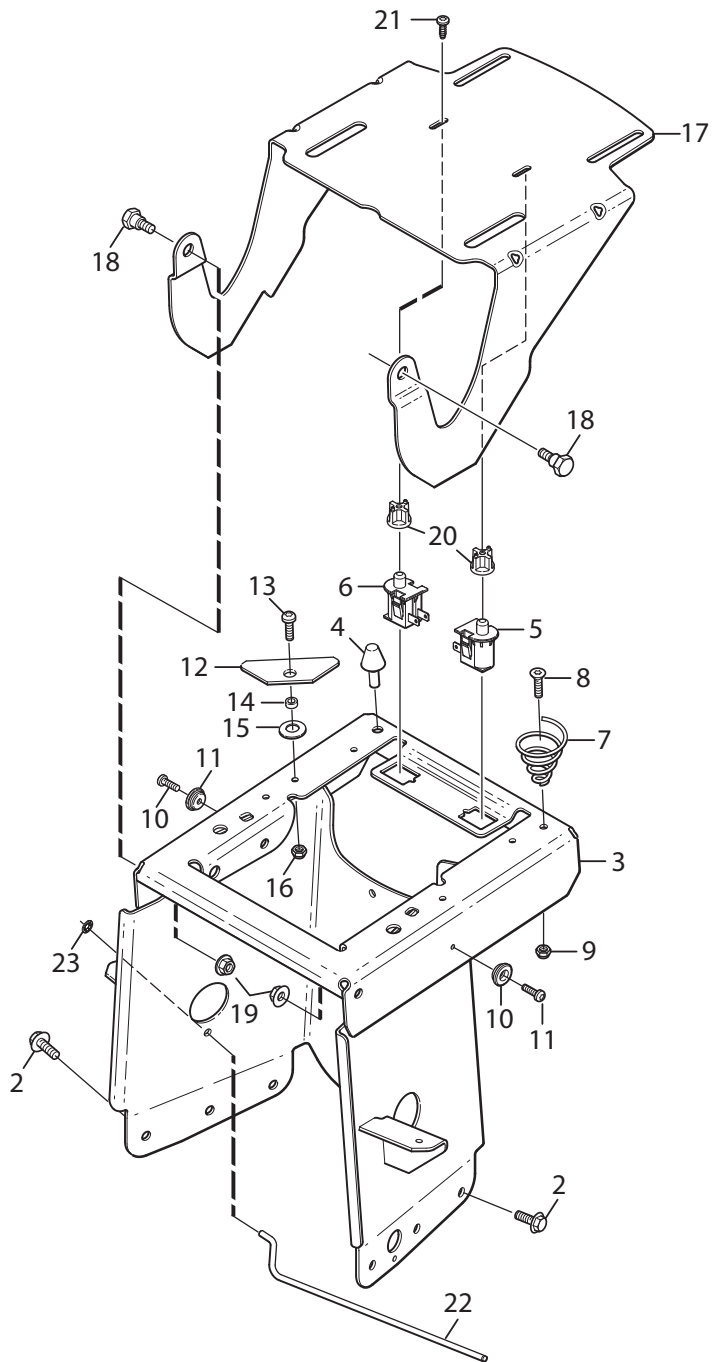

Utgåva Issue 2013-11		Bildnr Picture No 2877		VILLA SITS		VILLA SEAT		Sida Page 6	
Pos. Fig.	Antal/Quantity			Art nr Part No	Benämning	Description	Sats Kit	Anmärkning Notes	
	5711	5721							
1	1	1		1137-0871-01	Sits	Seat			
2	4	4		9945-0816-16	Skruv	Screw			
3	1	1		1137-0868-01	Sitskonsol	Seat bracket			
4	1	1		1134-3134-01	Gummifjäder	Rubber spring			
5	1	1		1134-3156-01	Brytare (svart)	Switch (svart)			
6	1	1		1134-3156-02	Brytare (grey)	Switch (grey)			
7	1	1		1137-1004-01	Fjäder	Spring			
8	1	1		9860-0620-16	Skruv	Screw			
9	1	1		9747-0631-02	Mutter	Nut			
10	2	2		1134-3144-01	Distans	Spacer			
11	2	2		9852-8013-16	Skruv	Screw			
12	1	1		1137-0862-01	Sitslås	Bracket			
13	1	1		9893-0616-16	Skruv	Screw			
14	1	1		1137-0872-01	Distans	Spacer			
15	1	1		9665-0002-00	Brickfjäder	Spring washer			
16	1	1		9747-0631-02	Mutter	Nut			
17	1	1		1137-0867-01	Sitsplatta	Seat plate			
18	2	2		1134-0240-01	Ansattsskruv	Shoulder bolt			
19	2	2		9747-0831-02	Mutter	Nut			
20	2	2		1137-0913-01	Brytarknapp	Button			
21	2	2		9893-0616-16	Skruv	Screw			
22	1	1		1137-1033-01	Bygel	Rod			
23	1	1		9675-0008-02	Starlock	Starlock