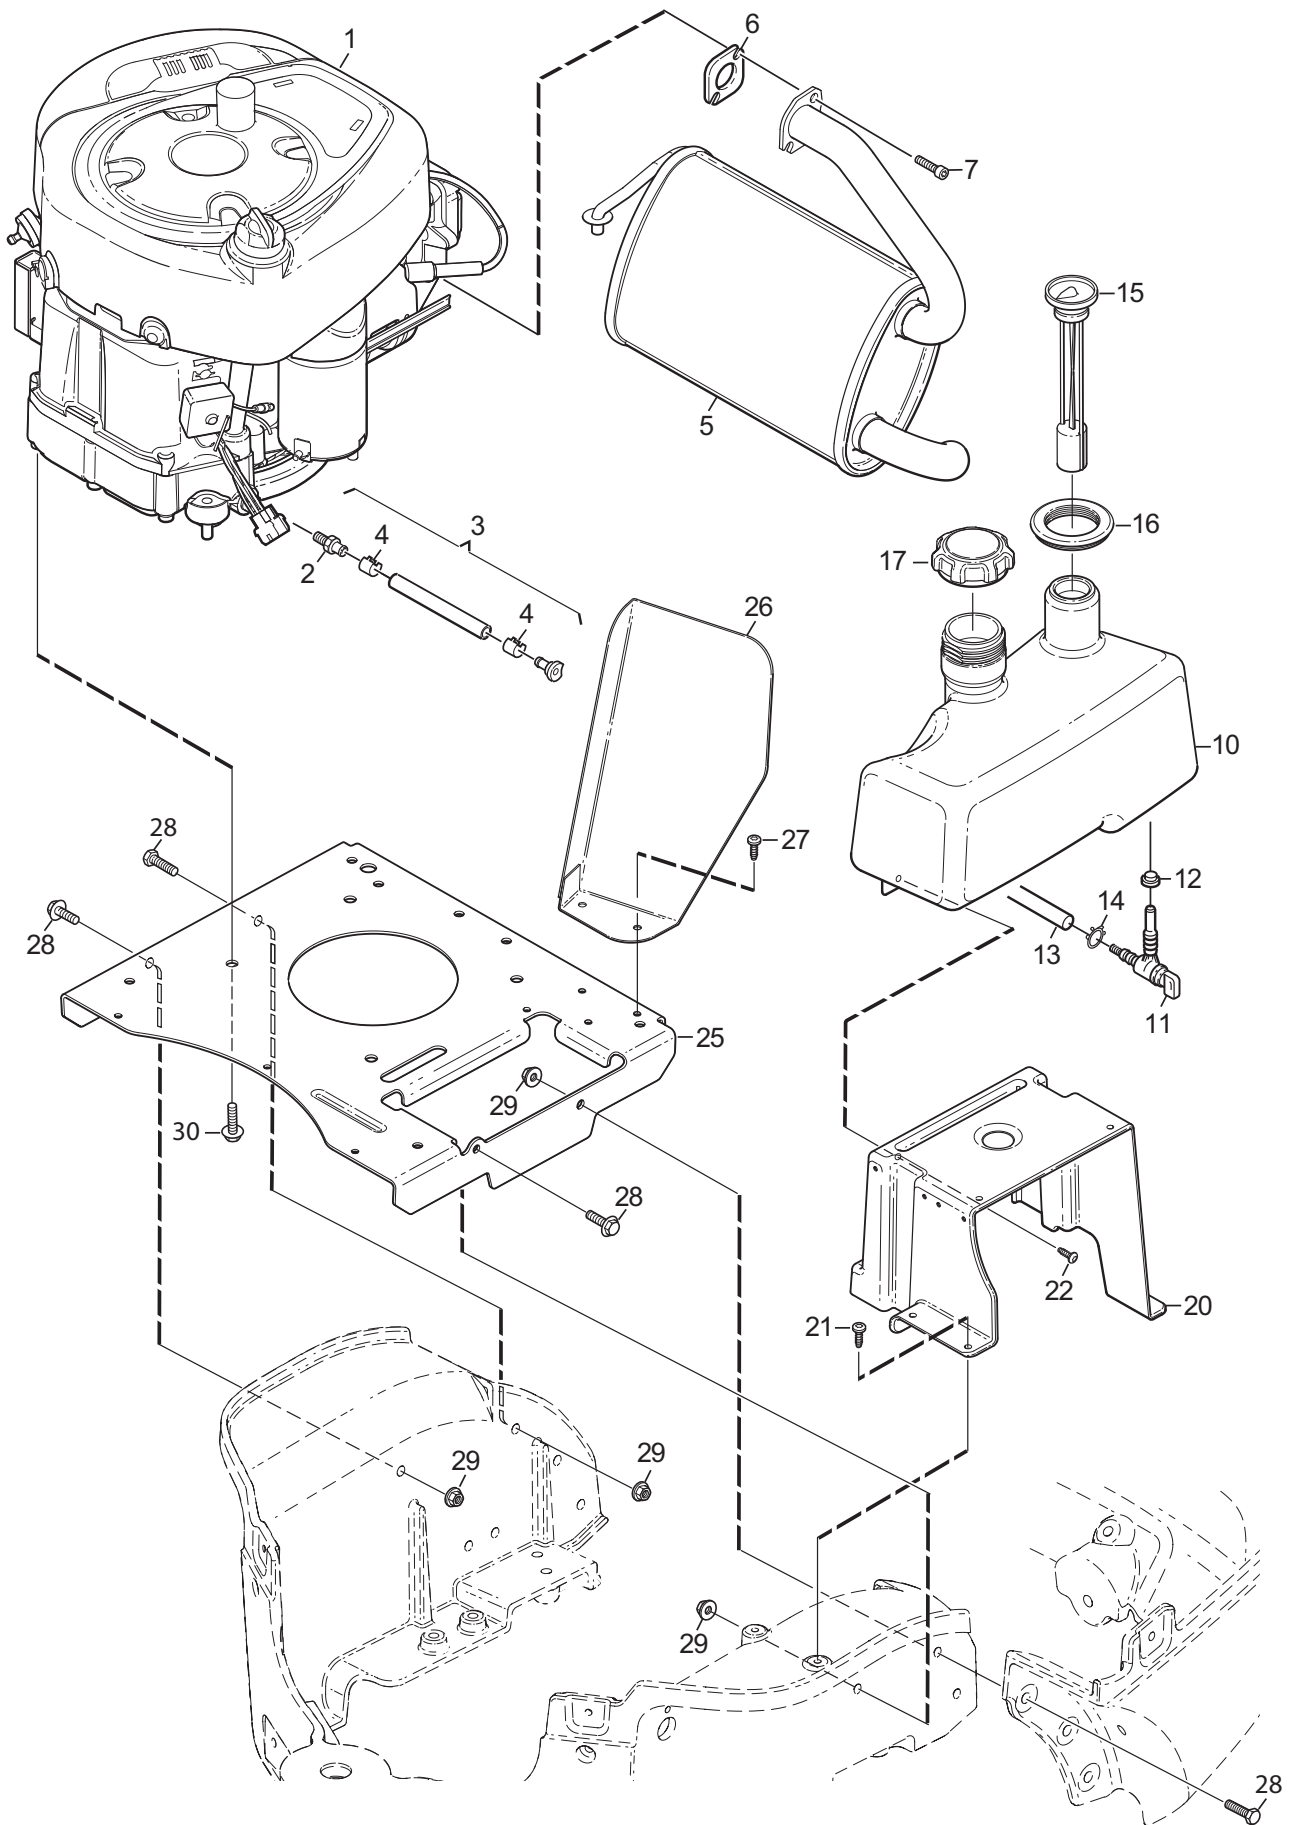

Utgåva Issue		Bildnr Picture No		VILLA MOTOR		VILLA ENIGNE		Sida Page	
2013-11		2880						12	
Pos. Fig.	Antal/Quantity			Art nr Part No	Benämning	Description	Sats Kit	Anmärkning Notes	
	5711	5721							
1	1			9500-6412-59	Motor VM 12	Engine VM 12.....			
2	1	1		1134-5825-01	Nippel	Nipple.....			
3	1	1		1137-1018-01	Oljeavtappning kpl	Oil drain assy			
4	1	1		9575-0023-04	Slangklämma	Hose clamp.....			
5	1			1137-0819-01	Ljuddämpare	Muffler			
5		1		1137-0930-01	Ljuddämpare.....	Muffler			
6	1	1		1137-0433-00	Ljuddämparpackning	Muffler gasket.....			
7	2	2		1134-4930-01	Skruv.....	Screw.....			
10	1	1		1137-0815-01	Bränsletank	Fuel tank.....			
11	1	1		1134-3224-01	Bensinkran	Fuel shut-off valve			
12	1	1		1134-3225-01	Gummibussning.....	Grommet			
13	1	1		9505-0001-01	Bränsleslang	Fuel hose			
14	1	1		9578-0023-02	Slangklämma	Hose clamp.....			
15	1	1		1137-0838-01	Bränslenivågivare	Fuel lever indicator			
16	1	1		1135-2528-01	Gummimanchett	Rubber cuff			
17	1	1		1134-5532-01	Tanklock	Fuel cap			
20	1	1		1137-0914-01	Tankhylla	Tank bracket.....			
21	3	3		9893-0616-16	Skruv.....	Screw.....			
22	2	2		9838-9516-16	Skruv.....	Screw.....			
25	1	1		1137-0777-01	Motorplatta	Engine plate			
26	1	1		1137-1026-01	Tankavskärmning	Tank shield			
27	2	2		9893-0616-16	Skruv.....	Screw.....			
28	4	4		9997-0825-16	Skruv.....	Screw.....			
29	4	4		9739-0831-22	Mutter	Nut.....			
30	4	4		9955-3725-16	Skruv.....	Screw.....