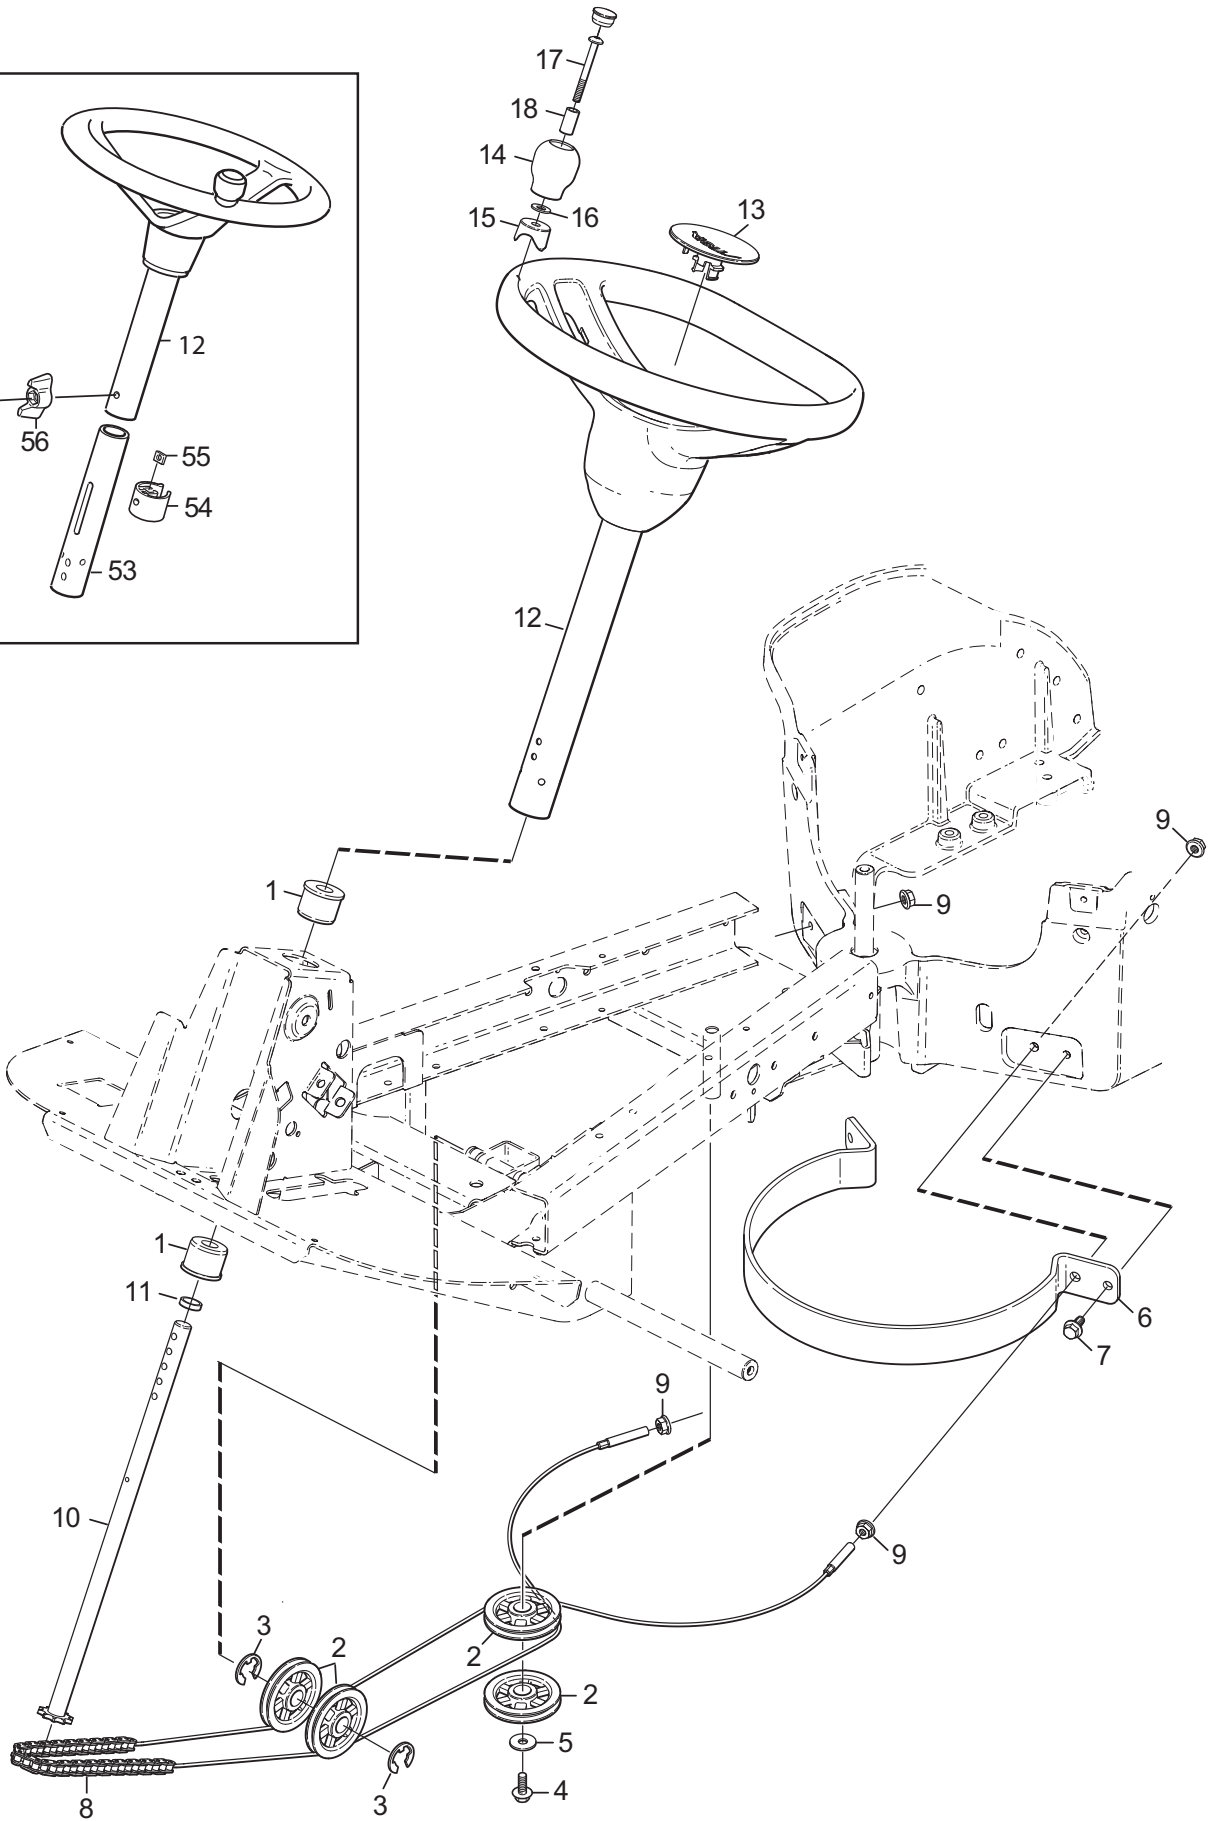

Utgåva Issue 2013-11		Bildnr Picture No 2878		VILLA STYRNING		VILLA STEERING		Sida Page 8	
Pos. Fig.	Antal/Quantity				Art nr Part No	Benämning	Description	Sats Kit	Anmärkning Notes
	5711	5721							
1	2	2			1134-1901-01	Lager.....	Bearing.....		Sats 2 st/ Kit of 2
2	1	1			1134-9025-01	Linhjul-sats.....	Steering pulley.....		
3	2	2			9653-0001-04	Spårryttare.....	Circlip.....		
4	1	1			9945-0816-16	Skruv.....	Screw.....		
5	1	1			9699-0056-02	Bricka.....	Washer.....		
6	1	1			1137-0749-01	Vajerbana.....	Wire track.....		
7	1	1			9945-0816-16	Skruv.....	Screw.....		
8	1	1			1134-6378-02	Styrkedja.....	Steering wire.....		
9	4	4			9739-0831-22	Mutter.....	Nut.....		
10	1	1			1137-0905-01	Rattstång.....	Steering rod.....		
11	1	1			1134-2837-01	Distans.....	Spacer.....		
12	1				1134-5496-04	Ratt kpl.....	Steering wheel assy.....		
12		1			1134-5496-05	Ratt kpl.....	Steering wheel assy.....		
13	1	1			1137-1000-01	Rattlock.....	Steering wheel cap.....		
14	1	1			1134-3751-01	Styrknopp.....	Knob.....		
15	1	1			1137-1005-01	Knoppfäste.....	Knob holder.....		
16	1	1			9699-0060-02	Bricka.....	Washer.....		
17	1	1			9997-0680-12	Skruv.....	Screw.....		
18	1	1			1134-1565-14	Distans.....	Spacer.....		
19	1	1			9403-0062-01	Ändplugg.....	Plug.....		
53		1			1137-0070-01	Rattrör-inre.....	Steering tube-inner.....		
54		1			1134-5177-01	Slid.....	Slide.....		
55		1			9710-0631-12	Fyrkantsmutter.....	Square nut.....		
56		1			1134-4481-02	Vingmutter.....	Wing nut.....		
57		1			9997-0630-01	Skruv.....	Screw.....