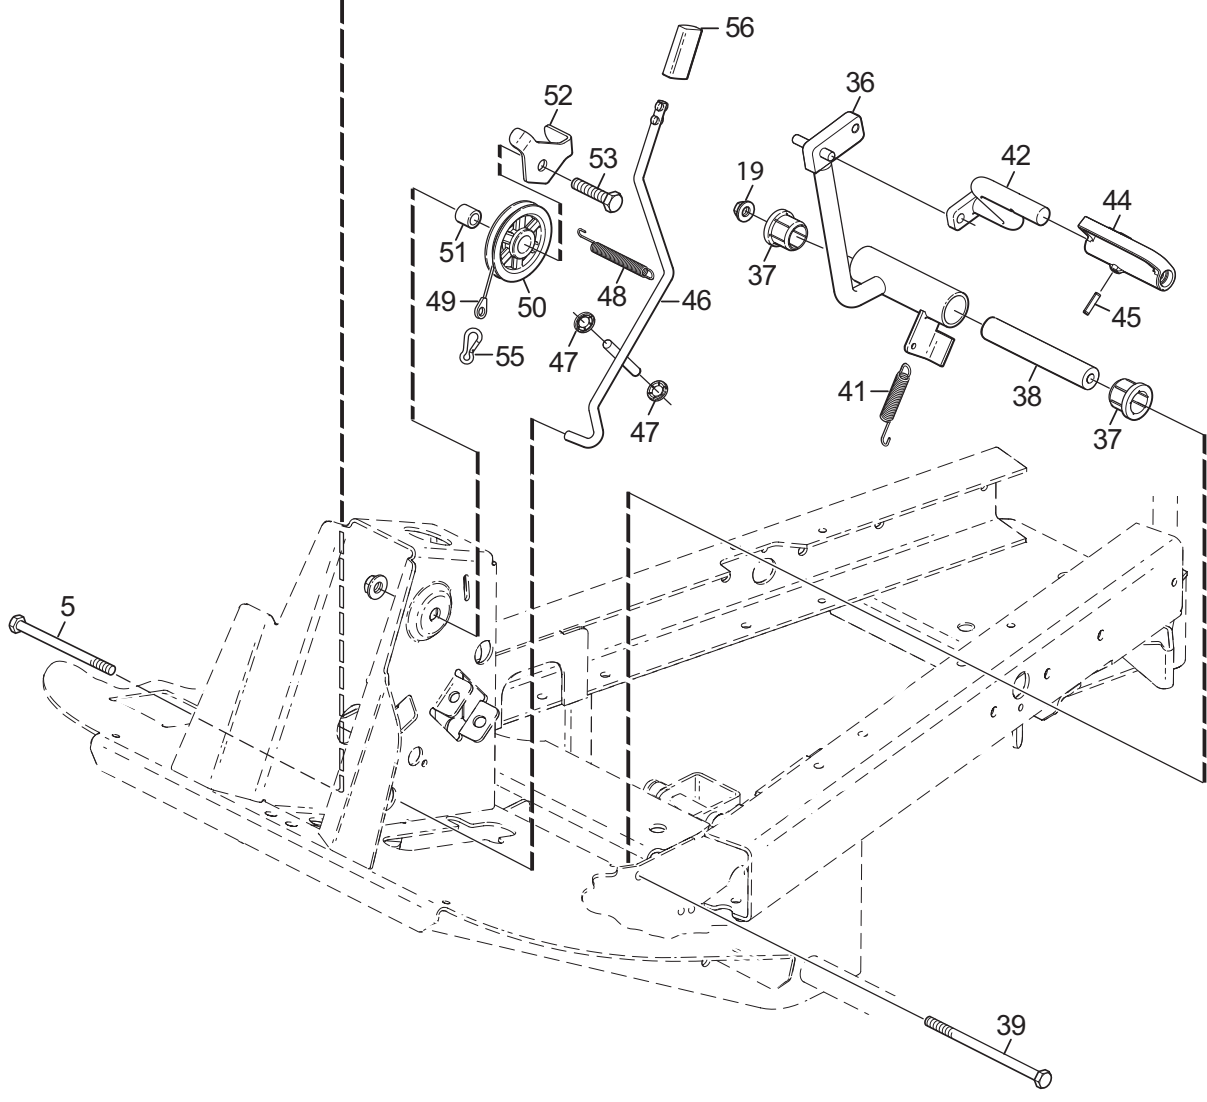

Utgåva Issue 2013-11		Bildnr Picture No 2878		VILLA REGLAGE		VILLA CONTROLS		Sida Page 10	
Pos. Fig.	Antal/Quantity			Art nr Part No	Benämning	Description	Sats Kit	Anmärkning Notes	
	5711	5721							
1	1	1		1137-0992-01	Bromsvajer	Brake cable			
2	1	1		1137-0813-01	Parkeringsbroms	Parking brake			
3	2	2		1134-6313-01	Lager	Bearing			
4	1	1		1137-0912-01	Distans	Spacer			
5	1	1		9997-0811-02	Skruv	Screw			
6	1	1		9739-0831-22	Mutter	Nut			
7	1	1		1137-0847-01	Vajerfäste	Bracket			
8	2	2		9959-0620-16	Skruv	Screw			
9	4	4		9739-0631-22	Mutter	Nut			
10	1	1		1131-1507-00	Fjäder	Spring			
11	1	1		1137-0959-01	Pedal	Pedal			
12	1	1		9930-0870-12	Skruv	Screw			
15	1	1		1137-0827-01	HST-Led	HST bracket			
16	2	2		1134-6313-01	Lager	Lager			
17	1	1		1137-0802-01	Distanshylsa	Spacer			
18	1	1		9997-0860-12	Skruv	Screw			
19	3	3		9747-0831-02	Mutter	Nut			
20	1	1		1137-0927-01	HST pedal	Pedal HST			
21	2	2		9893-0616-16	Skruv	Screw			
22	1	1		1134-2766-10	Reglagewire	Speed control cable			
23	2	2		9570-0001-00	Vinkellänk	Elbow link			
24	2	2		9739-0531-22	Mutter	Nut			
25	2	2		9747-0531-02	Mutter	Nut			
26	1	1		1134-6317-01	Wirefäste	Cable holder			
27	2	2		9959-0620-16	Skruv	Screw			
29	1	1		1137-0928-01	Fäste	Bracket			
30	2	2		9959-0825-16	Skruv	Screw			
31	2	2		9739-0831-22	Mutter	Nut			
32	1	1		1134-0266-00	Fästbygel	Clamp			
33	1	1		1134-0267-00	Platta	Plate			
36	1	1		1137-0784-01	Lyftpedal	Lift pedal			
37	2	2		1134-0068-00	Lager	Bearing			
38	1	1		1137-0795-01	Distans	Spacer			
39	1	1		9997-0814-02	Skruv	Screw			
41	1	1		1134-5824-01	Fjäder	Spring			
42	1	1		1137-0877-01	Lyftpedal-övre	Lift pedal-upper			
44	1	1		1137-0958-01	Pedal	Pedal			
45	1	1		9595-0230-00	Spännstift	Locating pin			
46	1	1		1137-0792-01	Låsspak	Lever			
47	4	4		9675-0015-02	Starlock	Starlock			
48	1	1		1137-1092-01	Fjäder	Spring			
49	1	1		1137-0917-01	Lyftwire	Lifting wire			
50	1	1		1134-0072-02	Linhjul	Pulley			
51	1	1		1134-0041-01	Linhjulshylsa	Spacer			
52	1	1		1137-0713-02	Fästplåt	Bracket			
53	1	1		9997-1030-16	Skruv	Screw			
54	1	1		9739-1031-22	Mutter	Nut			
55	1	1		1137-1042-01	Karbinhake	Carbiner			
56	2	2		1137-0952-01	Reglageknopp	Knob			
57	1	1	1	1137-0837-01	Låsspak	Lever		P-broms/Parking brake	
58	1	1		1137-0894-01	Arm gasreglage	Lever throttle control			
59	1	1		1137-0952-01	Knopp	Knob			
60	1	1		1137-0873-01	Fäste	Bracket			
61	2	2		9838-9516-12	Skruv	Screw			
62	1	1		1134-0240-00	Ansatskruv	Shoulder bolt			
63	1	1		1134-4242-01	Bricka	Washer			
64	1	1		9665-0002-00	Bricka	Washer			
66	1	1		1134-4197-01	Gaswire	Throttle control			
67	1	1		9500-9991-01	Wireklämma	Cable clamp			
68	1	1		9943-0516-16	Skruv	Screw