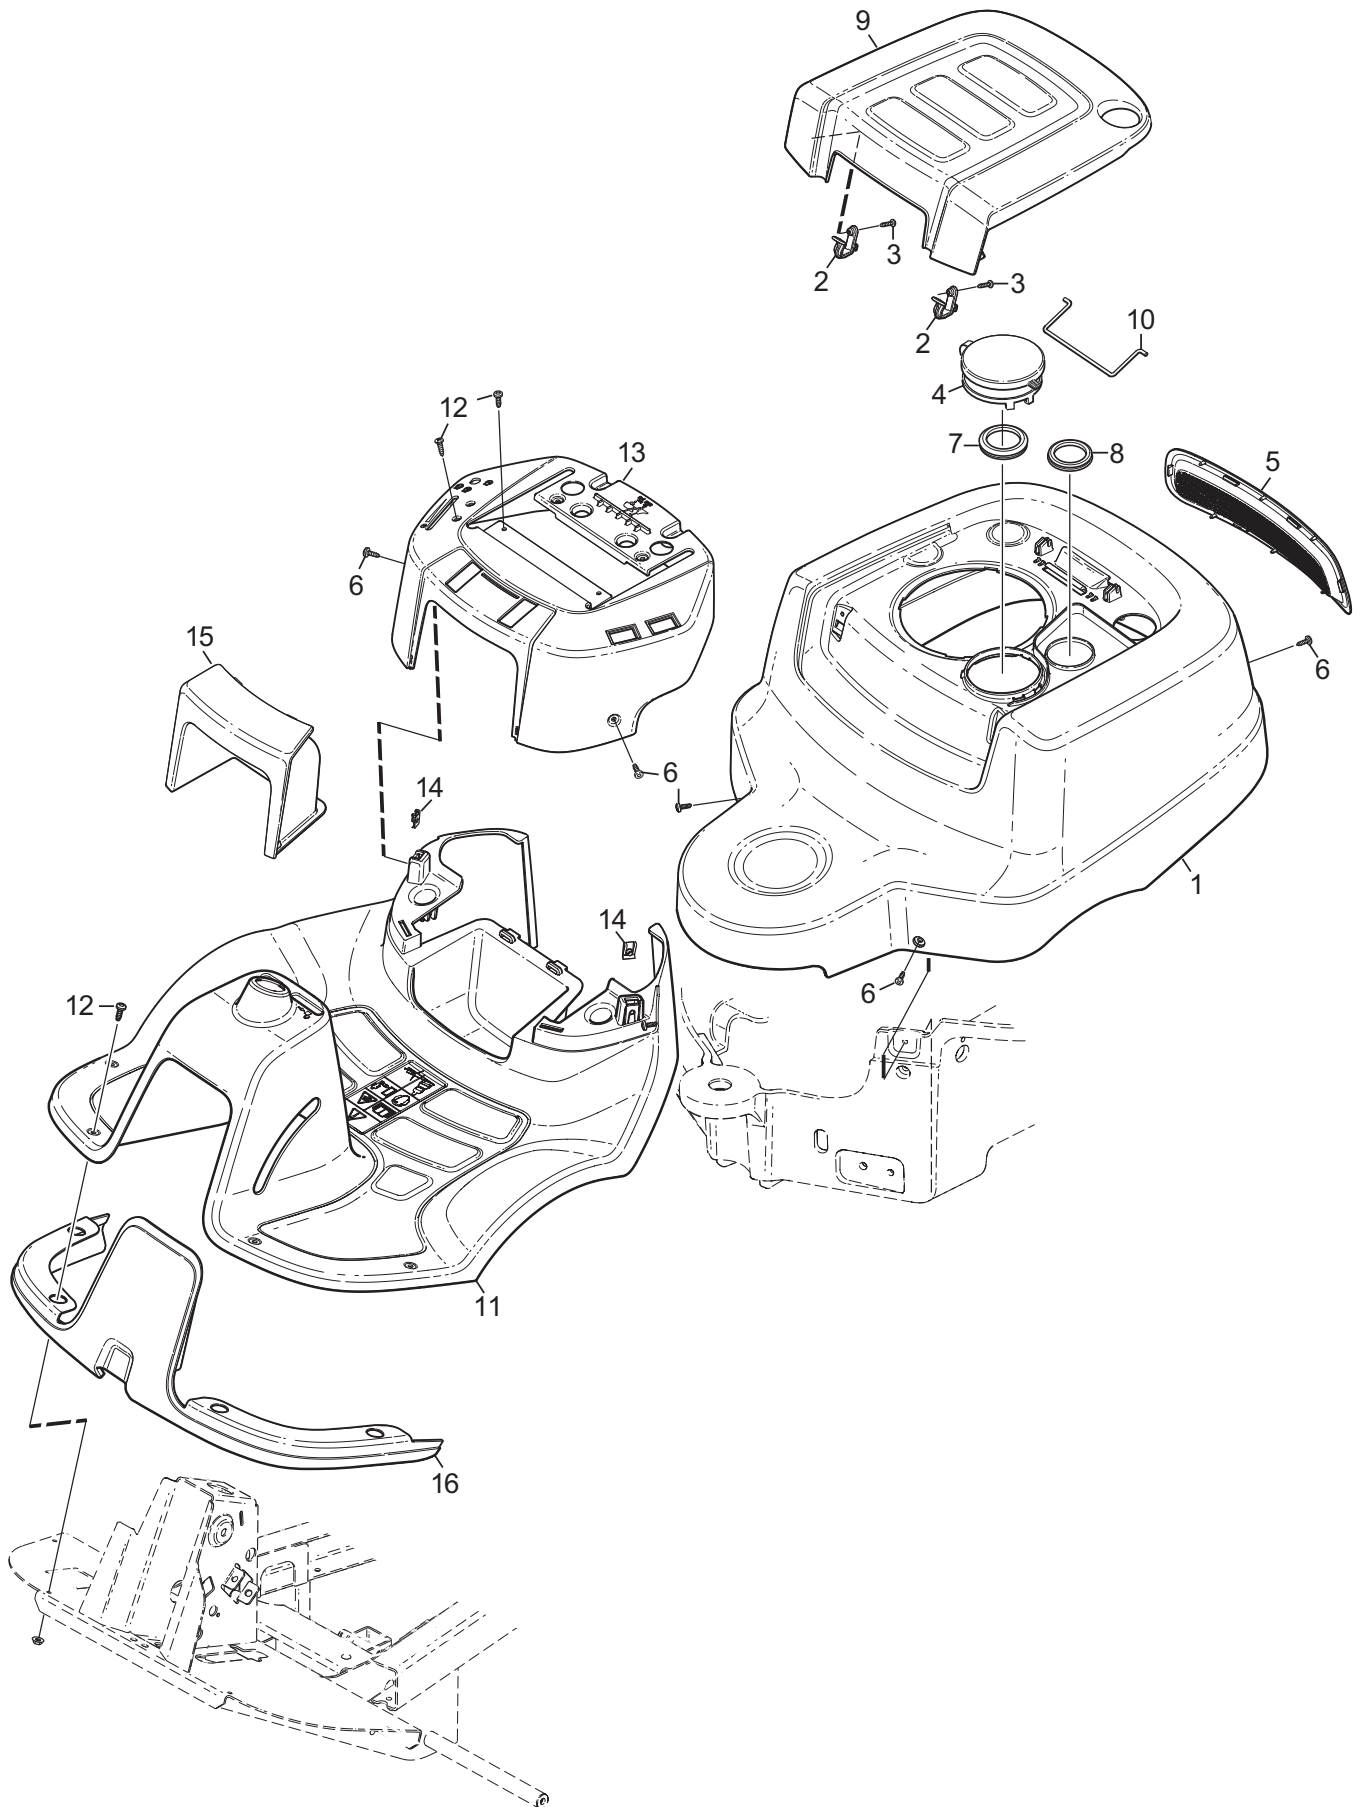

Genuine Spare Parts

www.stiga.com

Villa 320 and 520

includes:
13-5711-51 Villa 320
13-5721-71 Villa 520

- Use GLOBAL GARDEN PRODUCT Genuine Spare Parts specified in the parts list for repair and/or replacement.
- The contents described in the parts list may change due to improvement.
- The drawings of the spare parts are only indicative and might not represent the part in question exactly.
- The indications "right" - "left" - "front" - "rear" refer to the position of the operator when using the machine.
- When placing orders of parts for repair and/or replacement, make sure that the illustrated parts list is the one applying to the machine's year of manufacture, as shown on the identification plate attached to the machine.

Utgåva Issue 2013-11		Bildnr Picture No 2874		VILLA MONTERINGSDETALJER		VILLA ASSEMBLY PARTS		Sida Page 2	
Pos. Fig.	Antal/Quantity			Art nr Part No	Benämning	Description	Sats Kit	Anmärkning Notes	
	5711	5721							
1	2	2		9595-0262-00	Spännstift.....	Locating pin			
2	4	4		9959-0820-16	Skruv.....	Screw.....			
3	2	2		1134-4185-01	Ansatsbricka	Flangw washer			
4	4	4		9699-0056-02	Bricka	Washer.....			
5	2	2		1134-4734-01	Tändningsnyckel.....	Ignition key			
6	1	1		1134-6113-01	Batteriskruvar	Battery screws			