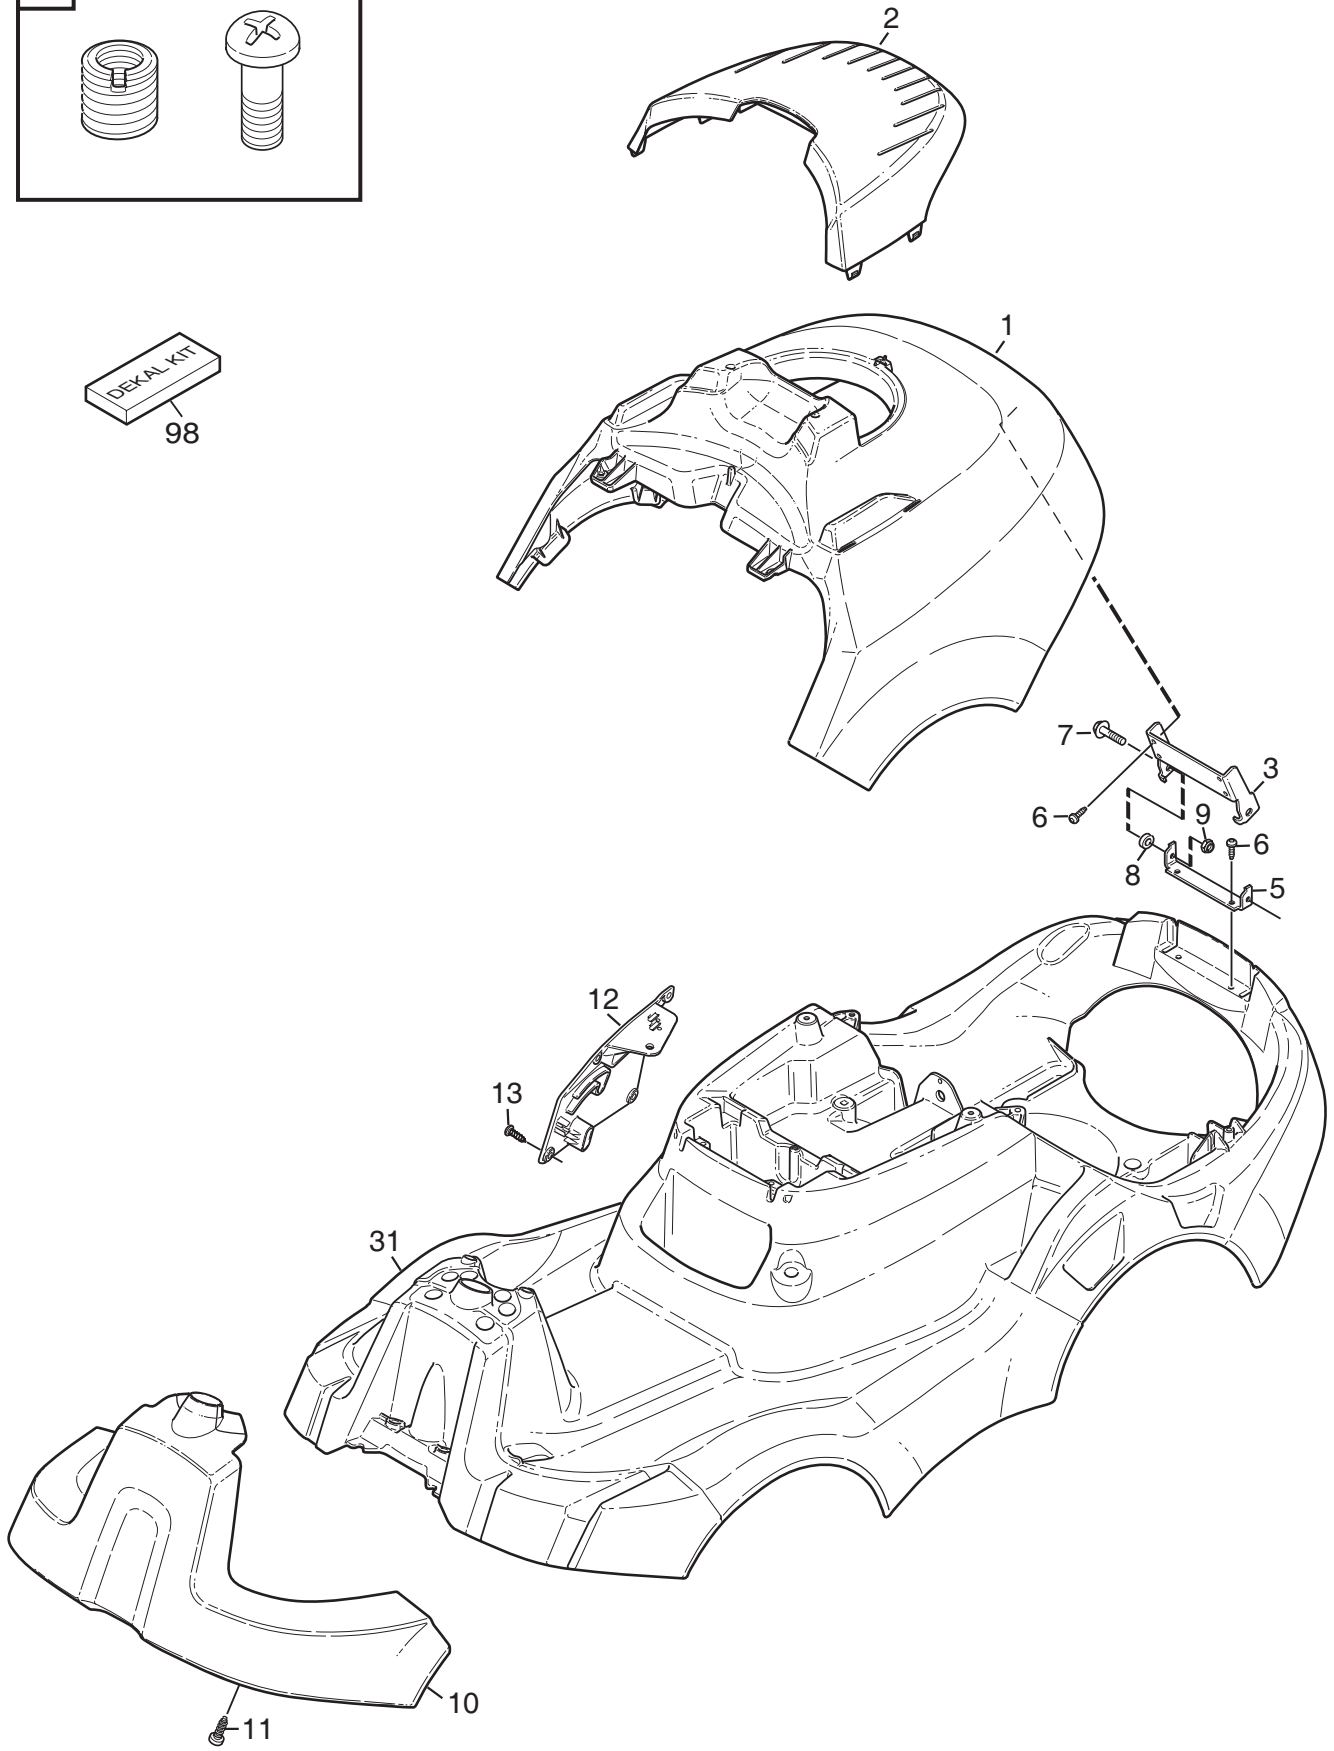

Genuine Spare Parts

www.stiga.com

PRIMO Model Year 2011/2012

includes:

13-2411-13 Primo

13-2411-33 Primo

- Use GLOBAL GARDEN PRODUCT Genuine Spare Parts specified in the parts list for repair and/or replacement.
- The contents described in the parts list may change due to improvement.
- The drawings of the spare parts are only indicative and might not represent the part in question exactly.
- The indications "right" - "left" - "front" - "rear" refer to the position of the operator when using the machine.
- When placing orders of parts for repair and/or replacement, make sure that the illustrated parts list is the one applying to the machine's year of manufacture, as shown on the identification plate attached to the machine.

Utgåva Issue		Bildnr Picture No		PRIMO MONTERINGSDETALJER		PRIMO ASSEMBLY PARTS		Sida Page	
2011- 11		2309B						234	
Pos. Fig.	Antal/Quantity				Art nr Part No	Benämning	Description	Sats Kit	Anmärkning Notes
	2411 -13 -33								
X	1	1			9595-0262-00	Spännstift	Locating pin		
X	2	1			9699-0103-02	Shims	Flat washer		0.5 mm
	3	1			9699-0114-02	Shims	Flat washer		1.0 mm
	4	1			1134-4734-01	Tändningsnyckel.....	Ignition key		
	5	1			1134-6125-01	Tändningsnyckel.....	Ignition key		
	6	1			1134-6113-01	Batteriskruvar	Battery screws		
	7	4			9959-0820-16	Skruv.....	Screw.....		
	21	1			8211-0027-10	Bruksanvisning	Owner's manual		
	21	1			8211-0701-10	Säkerhetsföreskrifter	Safety regulations		