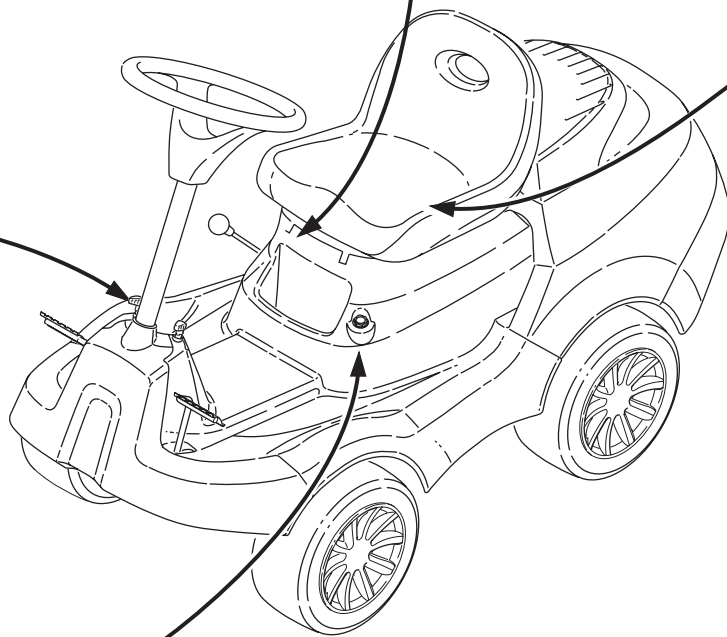

Utgåva Issue		Bildnr Picture No		PRIMO MONTERINGSDETALJER		PRIMO ASSEMBLY PARTS		Sida Page	
2011- 11		2309B						234	
Pos. Fig.	Antal/Quantity				Art nr Part No	Benämning	Description	Sats Kit	Anmärkning Notes
	2411 -13 -33								
X	1	1			9595-0262-00	Spännstift	Locating pin		
X	2	1			9699-0103-02	Shims	Flat washer		0.5 mm
	3	1			9699-0114-02	Shims	Flat washer		1.0 mm
	4	1			1134-4734-01	Tändningsnyckel.....	Ignition key		
	5	1			1134-6125-01	Tändningsnyckel.....	Ignition key		
	6	1			1134-6113-01	Batteriskruvar	Battery screws		
	7	4			9959-0820-16	Skruv.....	Screw.....		
	21	1			8211-0027-10	Bruksanvisning	Owner's manual		
	21	1			8211-0701-10	Säkerhetsföreskrifter	Safety regulations