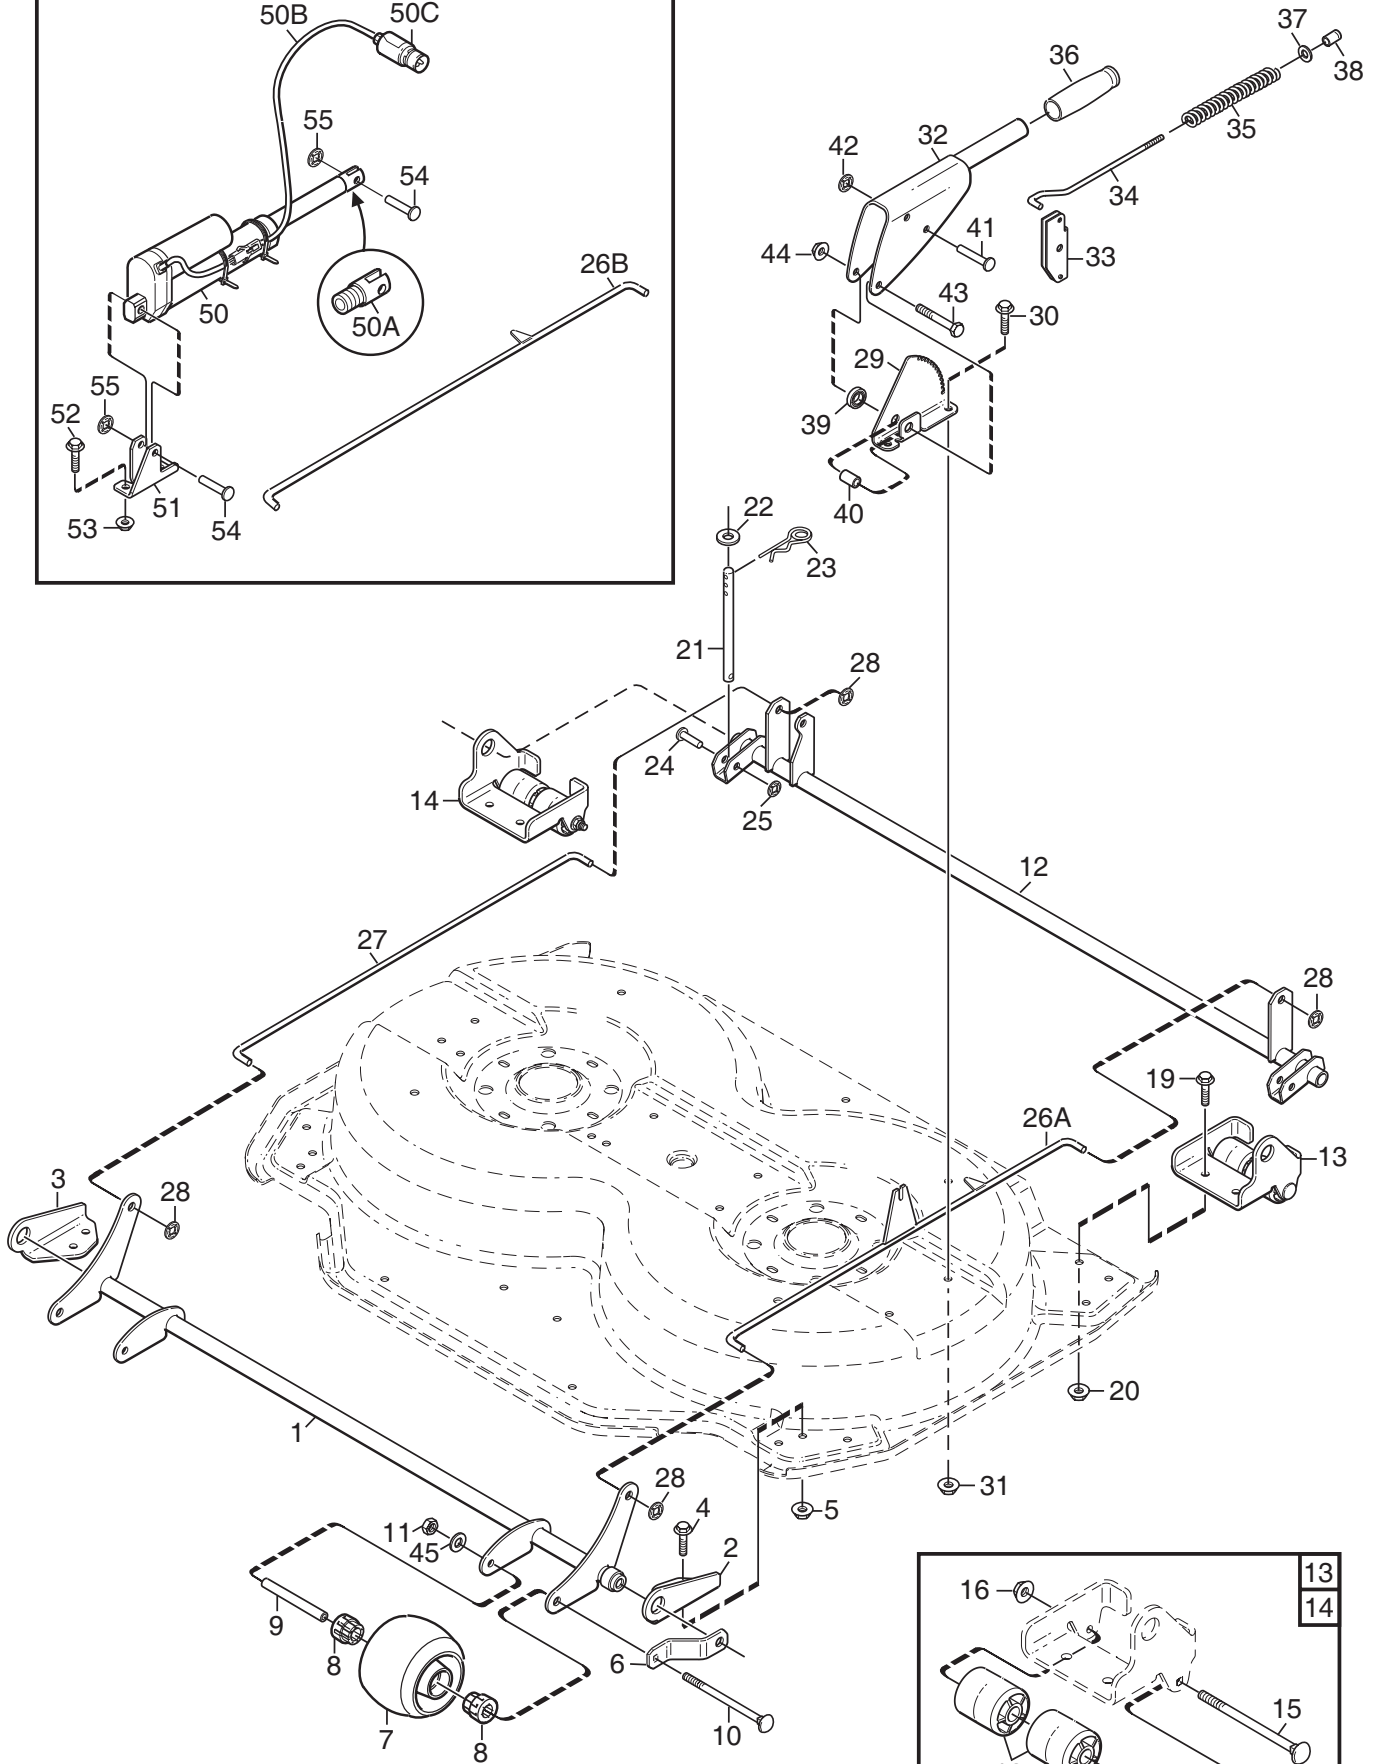

Utgåva Issue 2011-11		Bildnr Picture No 2132		VILLA KLIPPAGGREGAT 95 COMBI REGLAGE		VILLA MOWER DECK 95 COMBI CONTROLS		Sida Page 326	
Pos. Fig.	Antal/Quantity				Art nr Part No	Benämning	Description	Sats Kit	Anmärkning Notes
	2963 -14	2965 -14							
1	1	1			1134-6275-01	Framaxel- gul	Front axle- yellow		
2	1	1			1134-6214-01	Fäste fram- vä, gul	Bracket fr- LH, yellow		
3	1	1			1134-6214-02	Fäste fram- hö, gul	Bracket fr- RH, yellow		
4	4	4			9959-0816-16	Skruv	Screw		
5	4	4			9739-0831-22	Mutter	Nut		
6	2	2			1134-6278-01	Avbärare- grå	Guide- grey		
7	2	2			1134-4284-01	Hjul	Wheel		
8	4	4			1134-4319-01	Lager	Bearing		
9	2	2			1134-4318-01	Hylsa	Wheel axle		
10	2	2			9897-0813-02	Skruv	Screw		
11	2	2			9747-0831-02	Mutter	Lock nut		
12	1	1			1134-6197-01	Bakaxel- gul	Rear axle- yellow		
13	1	1			1134-6282-01	Rulle- vä, m- fäste	Roller- LH, w/bracket		Inkl. pos 15 - 18
14	1	1			1134-6282-02	Rulle- hö, m- fäste	Roller- RH, w/bracket		Inkl. pos 15 - 18
15	1	1			9897-0813-02	• Skruv	• Screw		
16	1	1			9739-0831-22	• Mutter	• Nut		
17	1	1			1134-4318-01	• Hylsa	• Wheel axle		
18	1	1			1134-9126-01	• Rulle	• Roller		Sats 2 st/kit of 2
19	4	4			9959-0816-16	Skruv	Screw		
20	4	4			9739-0831-22	Mutter	Nut		
21	2	2			1134-6198-01	Pinne	Stud		
22	2	2			9699-0104-02	Bricka	Washer		
23	2	2			9598-2001-02	Låsnål	Spring pin		
24	2	2			9646-0098-22	Nit	Rivet		
25	2	2			9675-0012-02	Starlock	Locking washer		
26 A	1				1134-6249-02	Tryckstång- vä	Push rod- LH		
26 B		1			1134-6250-02	Tryckstång- vä	Push rod- LH		
27	1	1			1134-6246-02	Tryckstång- hö	Push rod- RH		
28	4	4			9675-0015-02	Starlock	Lock washer		
29	1				1137-0259-01	Höjdinst.segment	Height adj. quadrant		
30	2				9959-0816-16	Skruv	Screw		
31	2				9739-0831-22	Mutter	Nut		
32	1				1134-6244-01	Höjdinst.spak- grå	Height adj.lever- grey		
33	1				1134-6254-01	Spärr	Catch		
34	1				1134-5444-01	Tryckstång	Push rod		
35	1				1134-5445-01	Fjäder	Spring		
36	1				1134-5503-01	Handtag	Handle		
37	1				9699-0087-02	Planbricka	Flat washer		
38	1				1134-3051-01	Spärrknapp	Locking knob		
39	1				1134-6286-03	Distans	Spacer		
40	1				1134-1565-16	Distans	Spacer		
41	2				9646-0105-22	Nit	Rivet		
42	2				9672-0006-02	Starlock	Lock washer		
43	1				9997-0850-16	Skruv	Screw		
44	1				9747-0831-02	Mutter	Lock nut		
45	2	2			9699-0028-02	Planbricka	Flat washer		
50		1			1134-6417-01	Ställdon	Actuator		
50 A		1			1134-6373-01	• Kolvstångsända	• Rod end		
50 B		1			1134-6418-02	• Kabel	• Cable		L = 490 mm
50 C		1			1134-6182-01	• • Hankontakt	• • Male terminal		
51		1			1134-6192-01	Fäste	Bracket		
52		2			9959-0816-16	Skruv	Screw		
53		2			9739-0831-22	Mutter	Nut		
54		2			9646-0098-22	Nit	Rivet		
55		2			9675-0012-02	Starlock	Locking washer