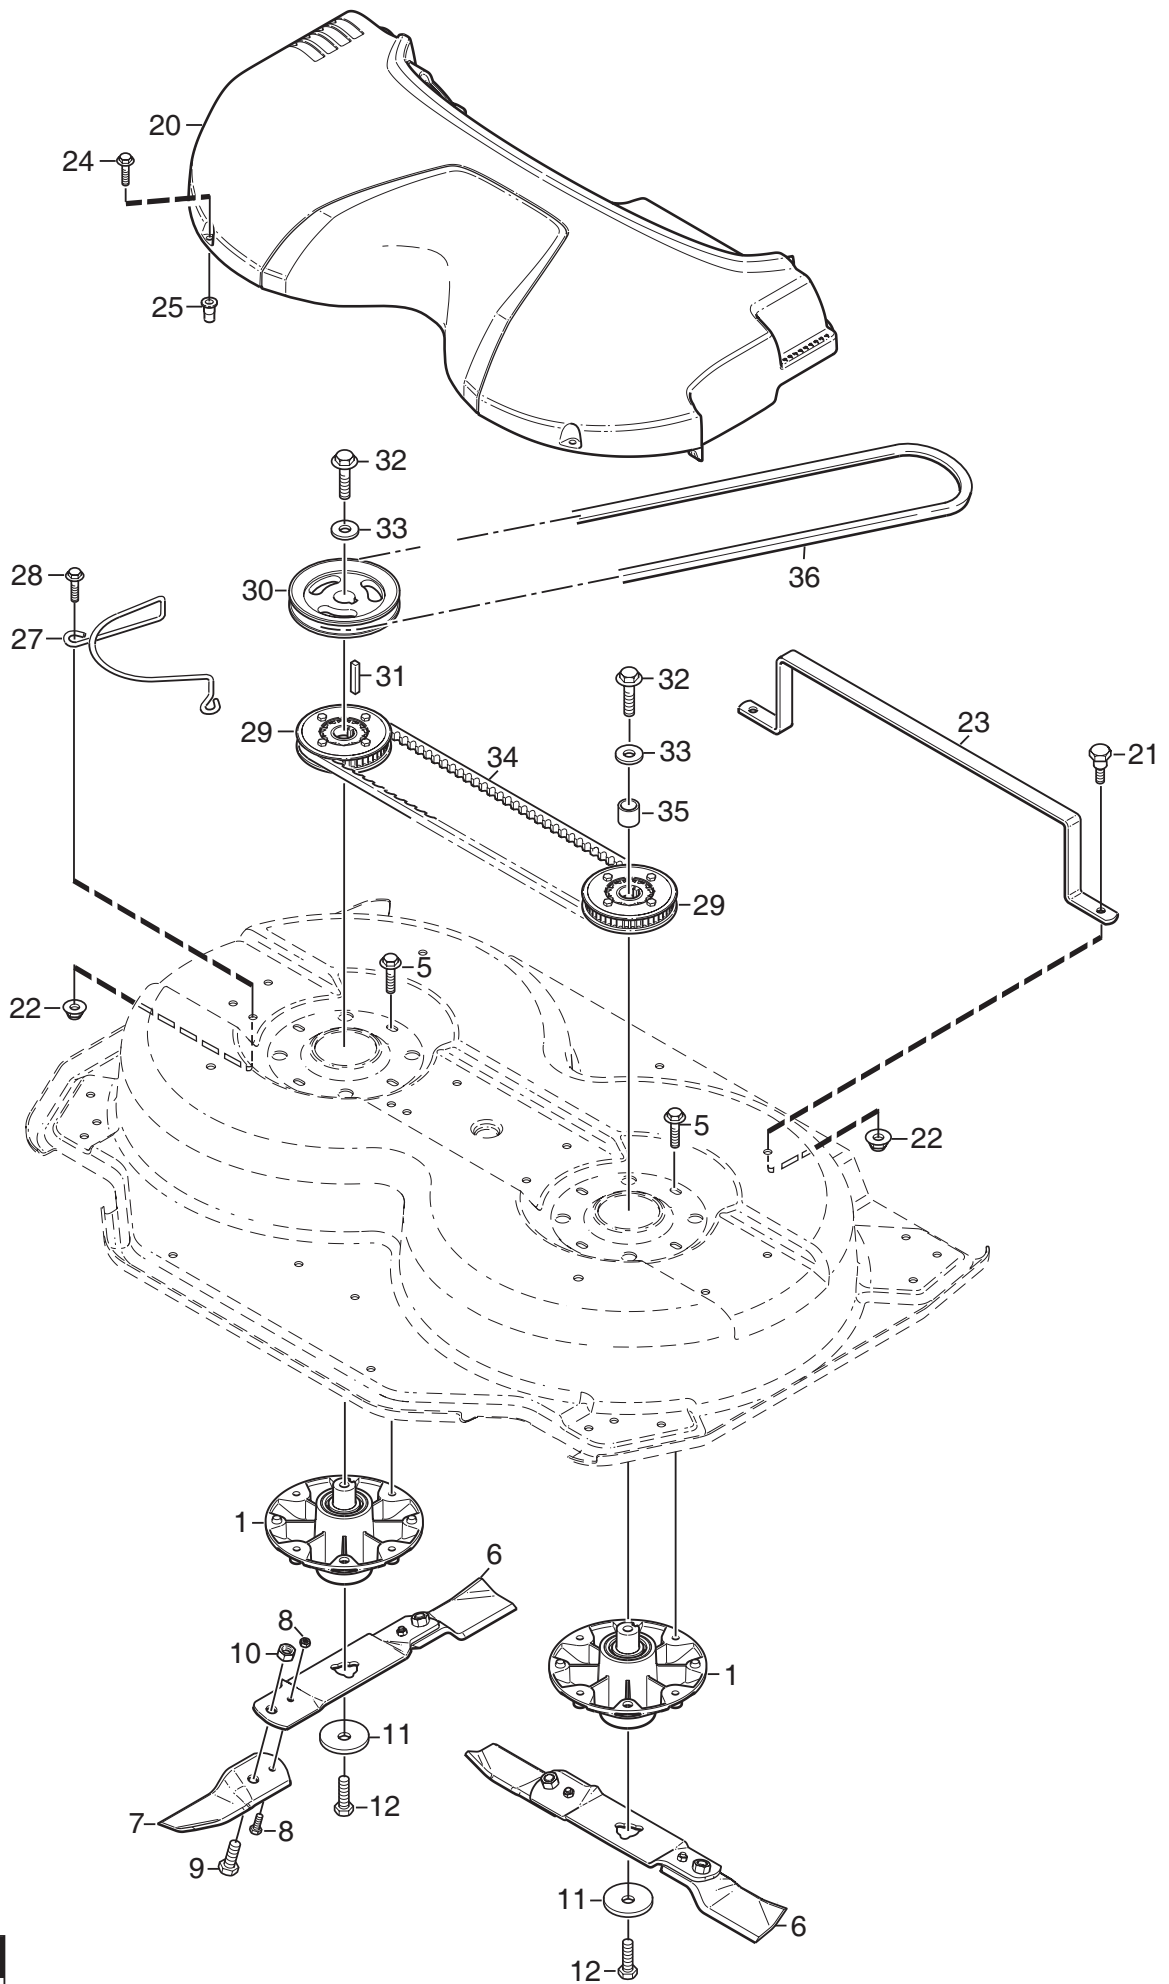

Utgåva Issue 2011-11		Bildnr Picture No 2133A		VILLA KLIPPAGGREGAT 95 COMBI TRANSMISSION		VILLA MOWER DECK 95 COMBI TRANSMISSION		Sida Page 328	
Pos. Fig.	Antal/Quantity				Art nr Part No	Benämning	Description	Sats Kit	Anmärkning Notes
	2963 -14	2965 -14							
1	2				1134-5831-01 Lagerbox kpl.....	Bearing box assy.....			
5	8				9945-0825-16 Skruv	Screw			
6	1				1134-9117-01 Knivbalk kpl	Blade bar assy.....			Sats 2 st/kit of 2
7	1				1134-9119-01 • Knivsats kpl	• Blade kit			2 knivar/2 blade tips
8	1				1134-9054-01 •• Brytbultsats	•• Shear bolt kit			
9	2				1134-6311-01 •• Bult	•• Bolt.....			7/16" UNF
10	2				1134-6312-01 •• Låsmutter	•• Lock nut			7/16" UNF
11	2				1134-6211-01 Knivbricka.....	Blade washer.....			
12	2				9997-1060-12 Skruv	Screw.....			
20	1				1134-6280-01 Transm.kåpa- grå.....	Transm.cover- grey			
21	2				1134-0240-01 Ansatsskruv	Shoulder screw			
22	4				9739-0831-22 Mutter.....	Nut			
23	1				1134-6423-01 Bygel	Bracket			
24	2				9945-0825-16 Skruv	Screw			
25	2				1134-5595-01 Nitmutter	Riveting nut.....			
27	1				1134-6429-01 Remstyrning.....	Belt guide			
28	2				9959-0820-16 Skruv	Screw			
29	1				1134-9127-01 Kuggremskiva m.nav	Belt pulley w/hub			Sats 2 st/kit of 2
30	1				1137-0011-01 Remskiva.....	Belt pulley			Ø = 161 mm
31	1				9600-0168-01 Kil	Key			
32	2				9997-1060-12 Skruv	Screw			
33	2				1134-5406-01 Bricka	Washer.....			
34	1				9585-0162-01 Kuggrem.....	Toothed belt			
35	1				1134-5400-04 Distans	Spacer.....			
36	1				1134-9068-01 Drivrem	V- belt.....			= 9585-0127-01

X