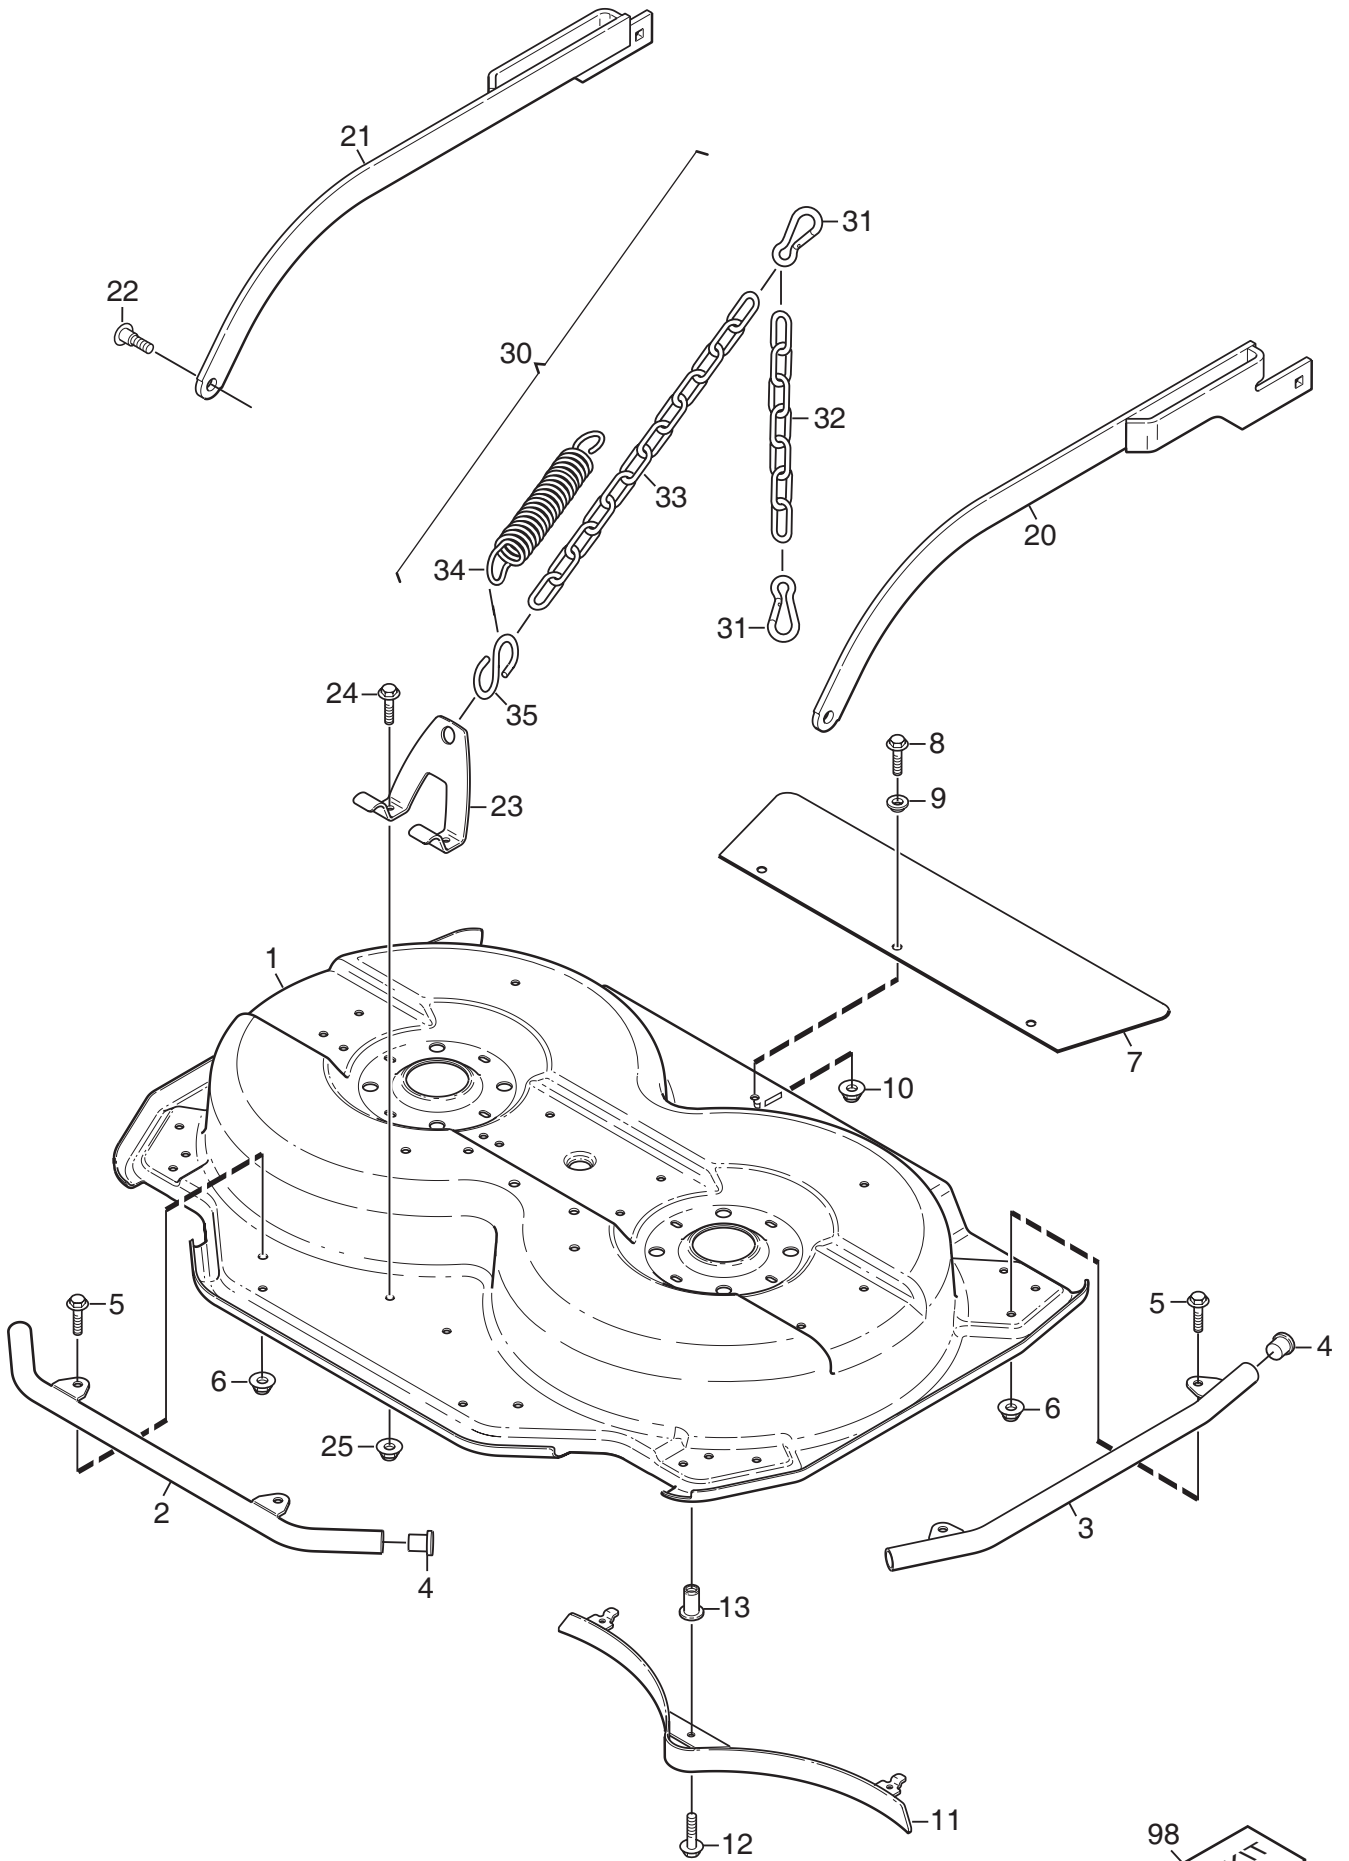

Utgåva Issue		Bildnr Picture No		VILLA KLIPPAGGREGAT 95 COMBI RAM		VILLA MOWER DECK 95 COMBI FRAME		Sida Page		
2011-11		2131A						324		
Pos. Fig.	Antal/Quantity				Art nr Part No	Benämning	Description	Sats Kit	Anmärkning Notes	
	2963 -14	2965 -14								
1	1				1134-6190-01	Kåpa- gul	Casing- yellow		Inkl. pos 13 (3 st)	
2	1				1134-6208-01	Frontskydd- grå	Front guard tube- grey			
3	2				1134-6222-01	Sidoskydd- grå	Side guard tube- grey			
4	6				9403-0025-80	Ändplugg- grå	End cap- grey			
5	6				9959-0816-16	Skruv	Screw			
6	6				9739-0831-22	Mutter	Nut			
7	1				1134-6281-02	Gummiskydd	Rubber guard			
8	3				9959-0816-16	Skruv	Screw			
9	3				1134-4185-01	Ansatsbricka	Flange washer			
10	3				9739-0831-22	Mutter	Nut			
11	1				1134-6229-01	Kombiplugg	Mulching plug			
12	1				9959-0816-16	Skruv	Screw			
13	3				1134-5595-01	• Nitmutter	• Riveting nut			
20	1				1134-6237-03	Aggregatsarm- vä, grå	Deck arm- LH, grey			
21	1				1134-6237-04	Aggregatsarm- hö, grå	Deck arm- RH, grey			
22	2				1134-6279-01	Ansatsskruv	Shoulder bolt			
23	1				1134-6315-01	Lyftfäste- grå	Lift bracket- grey			
24	2				9959-0816-16	Skruv	Screw			
25	2				9739-0831-22	Mutter	Nut			
30	1				1134-6363-01	Lyftfjäder kpl	Lift spring assy			
31	2				1134-5528-01	• Karbinhake	• Snap hook			
32	1				1134-6368-02	• Kedja	• Chain			
33	1				1134-6368-03	• Kedja	• Chain			
34	1				1134-5625-01	• Aggregatsfjäder	• Mower deck spring			
35	1				1134-4623-01	• S- krok	• S- hook			
98	1				1134-5594-02	Dekalsats	Label kit			
99	1				8211-7000-10	Bruksanvisning	Owner's manual			
										Inkl. pos 31 - 35
										7 links 12 links
										Ej ill/not ill.

X