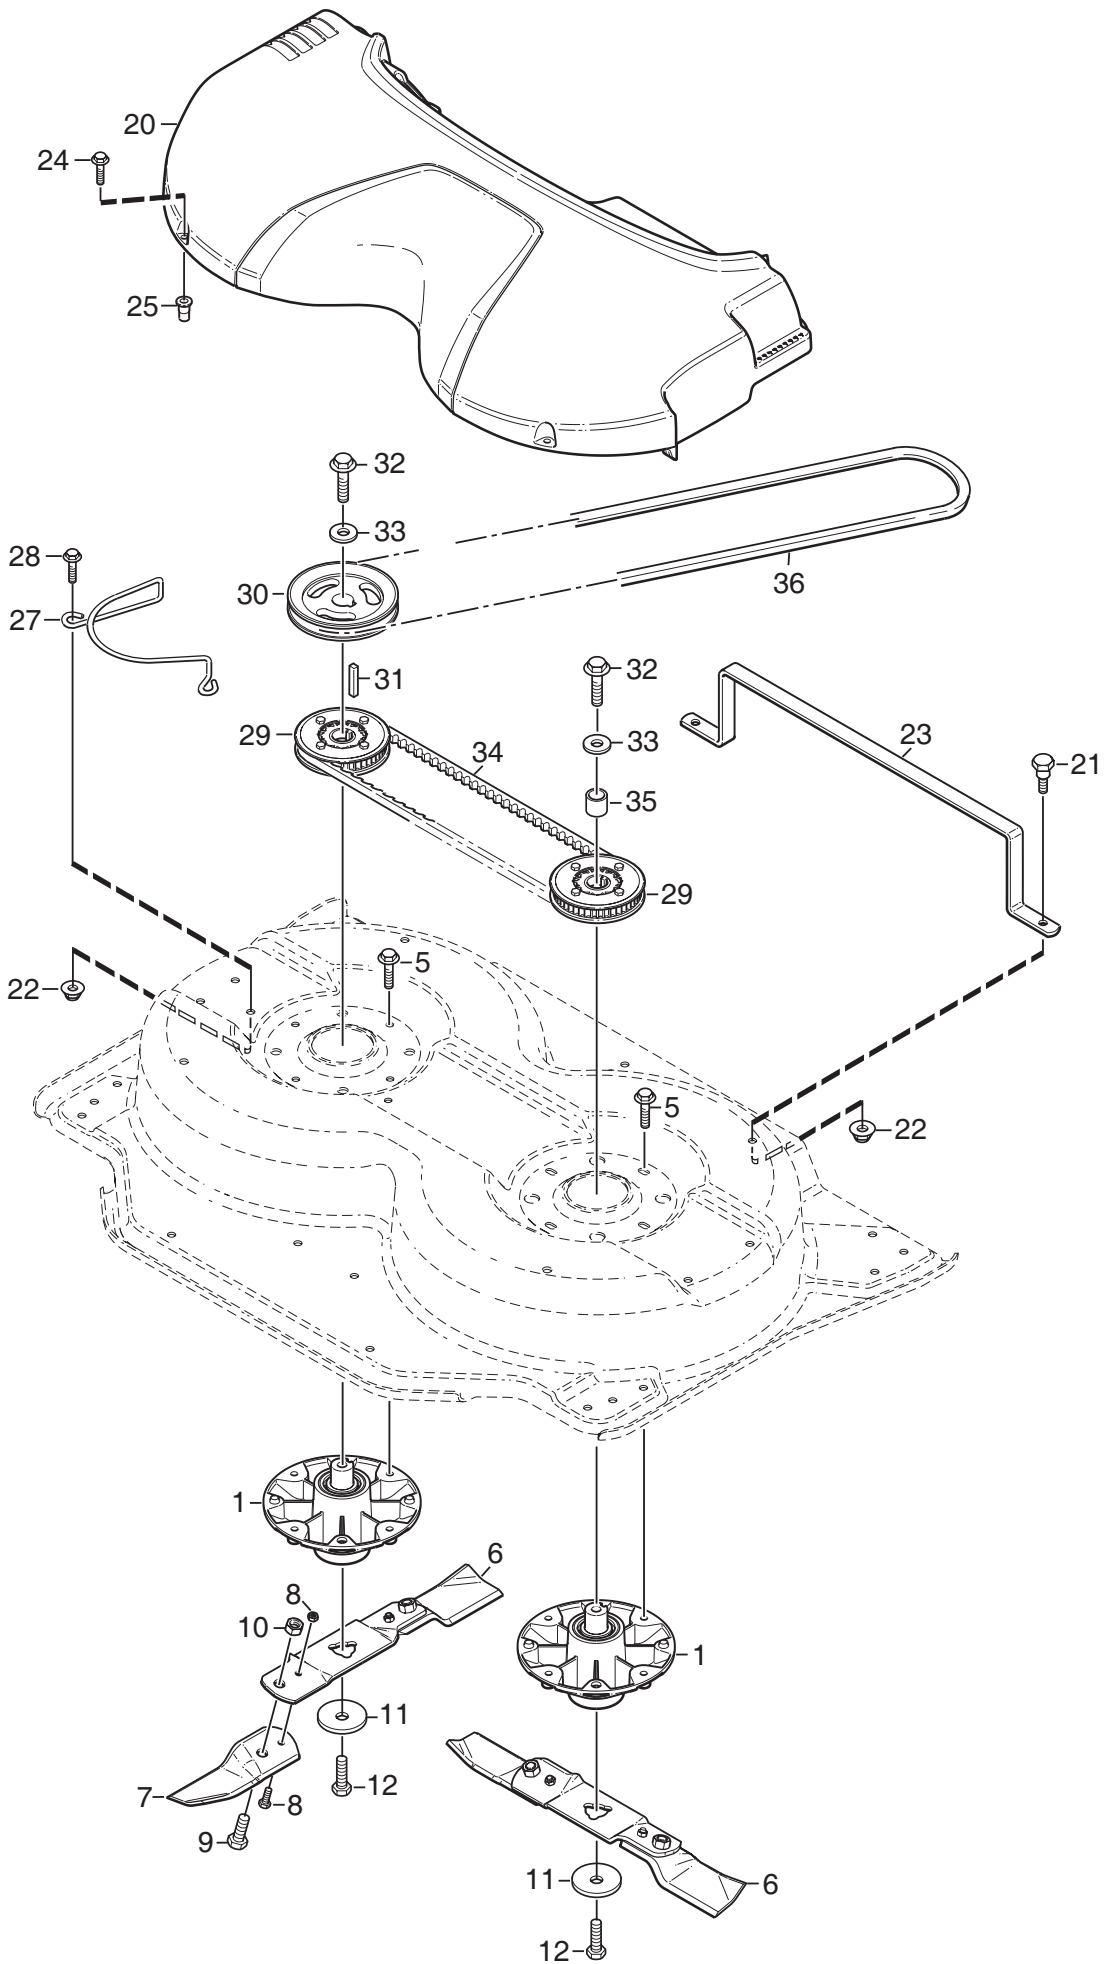

Utgåva Issue		Bildnr Picture No		READY- VILLA KLIPPAGGREGAT 85 COMBI TRANSMISSION		READY- VILLA MOWER DECK 85 COMBI TRANSMISSION		Sida Page	
2011- 11		2130A						322	
Pos. Fig.	Antal/Quantity				Art nr Part No	Benämning	Description	Sats Kit	Anmärkning Notes
	2960 -14								
1	2				1134- 5831- 01 Lagerbox kpl.....	Bearing box assy.....			
5	8				9945- 0825- 16 Skruv	Screw			
6	1				1134- 9116- 01 Knivbalk kpl	Blade bar assy.....			Sats 2 st/kit of 2
7	1				1134- 9119- 01 • Knivsats kpl	• Blade kit			2 knivar/2 blade tips
8	1				1134- 9054- 01 •• Brytbultsats	•• Shear bolt kit			
9	2				1134- 6311- 01 •• Bult	•• Bolt.....			7/16" UNF
10	2				1134- 6312- 01 •• Låsmutter	•• Lock nut			7/16" UNF
11	2				1134- 6211- 01 Knivbricka.....	Blade washer.....			
12	2				9997- 1060- 12 Skruv	Screw.....			
20	1				1134- 6280- 01 Transm.kåpa- grå.....	Transm.cover- grey			
21	2				1134- 0240- 01 Ansatsskruv	Shoulder screw			
22	4				9739- 0831- 22 Mutter.....	Nut			
23	1				1134- 6423- 01 Bygel	Bracket			
24	2				9945- 0825- 16 Skruv	Screw			
25	2				1134- 5595- 01 Nitmutter	Riveting nut.....			
27	1				1134- 6429- 01 Remstyrning.....	Belt guide			
28	2				9959- 0820- 16 Skruv	Screw			
29	1				1134- 9127- 01 Kuggremskiva m.nav	Belt pulley w/hub			Sats 2 st/kit of 2
30	1				1137- 0010- 01 Remskiva.....	Belt pulley			Ø = 154 mm
31	1				9600- 0168- 01 Kil	Key			
32	2				9997- 1060- 12 Skruv	Screw			
33	2				1134- 5406- 01 Bricka	Washer.....			
34	1				9585- 0161- 01 Kuggrem.....	Toothed belt			
35	1				1134- 5400- 04 Distans	Spacer.....			
36	1				1134- 9109- 01 Drivrem	Drive belt.....			= 9585- 0160- 01

X