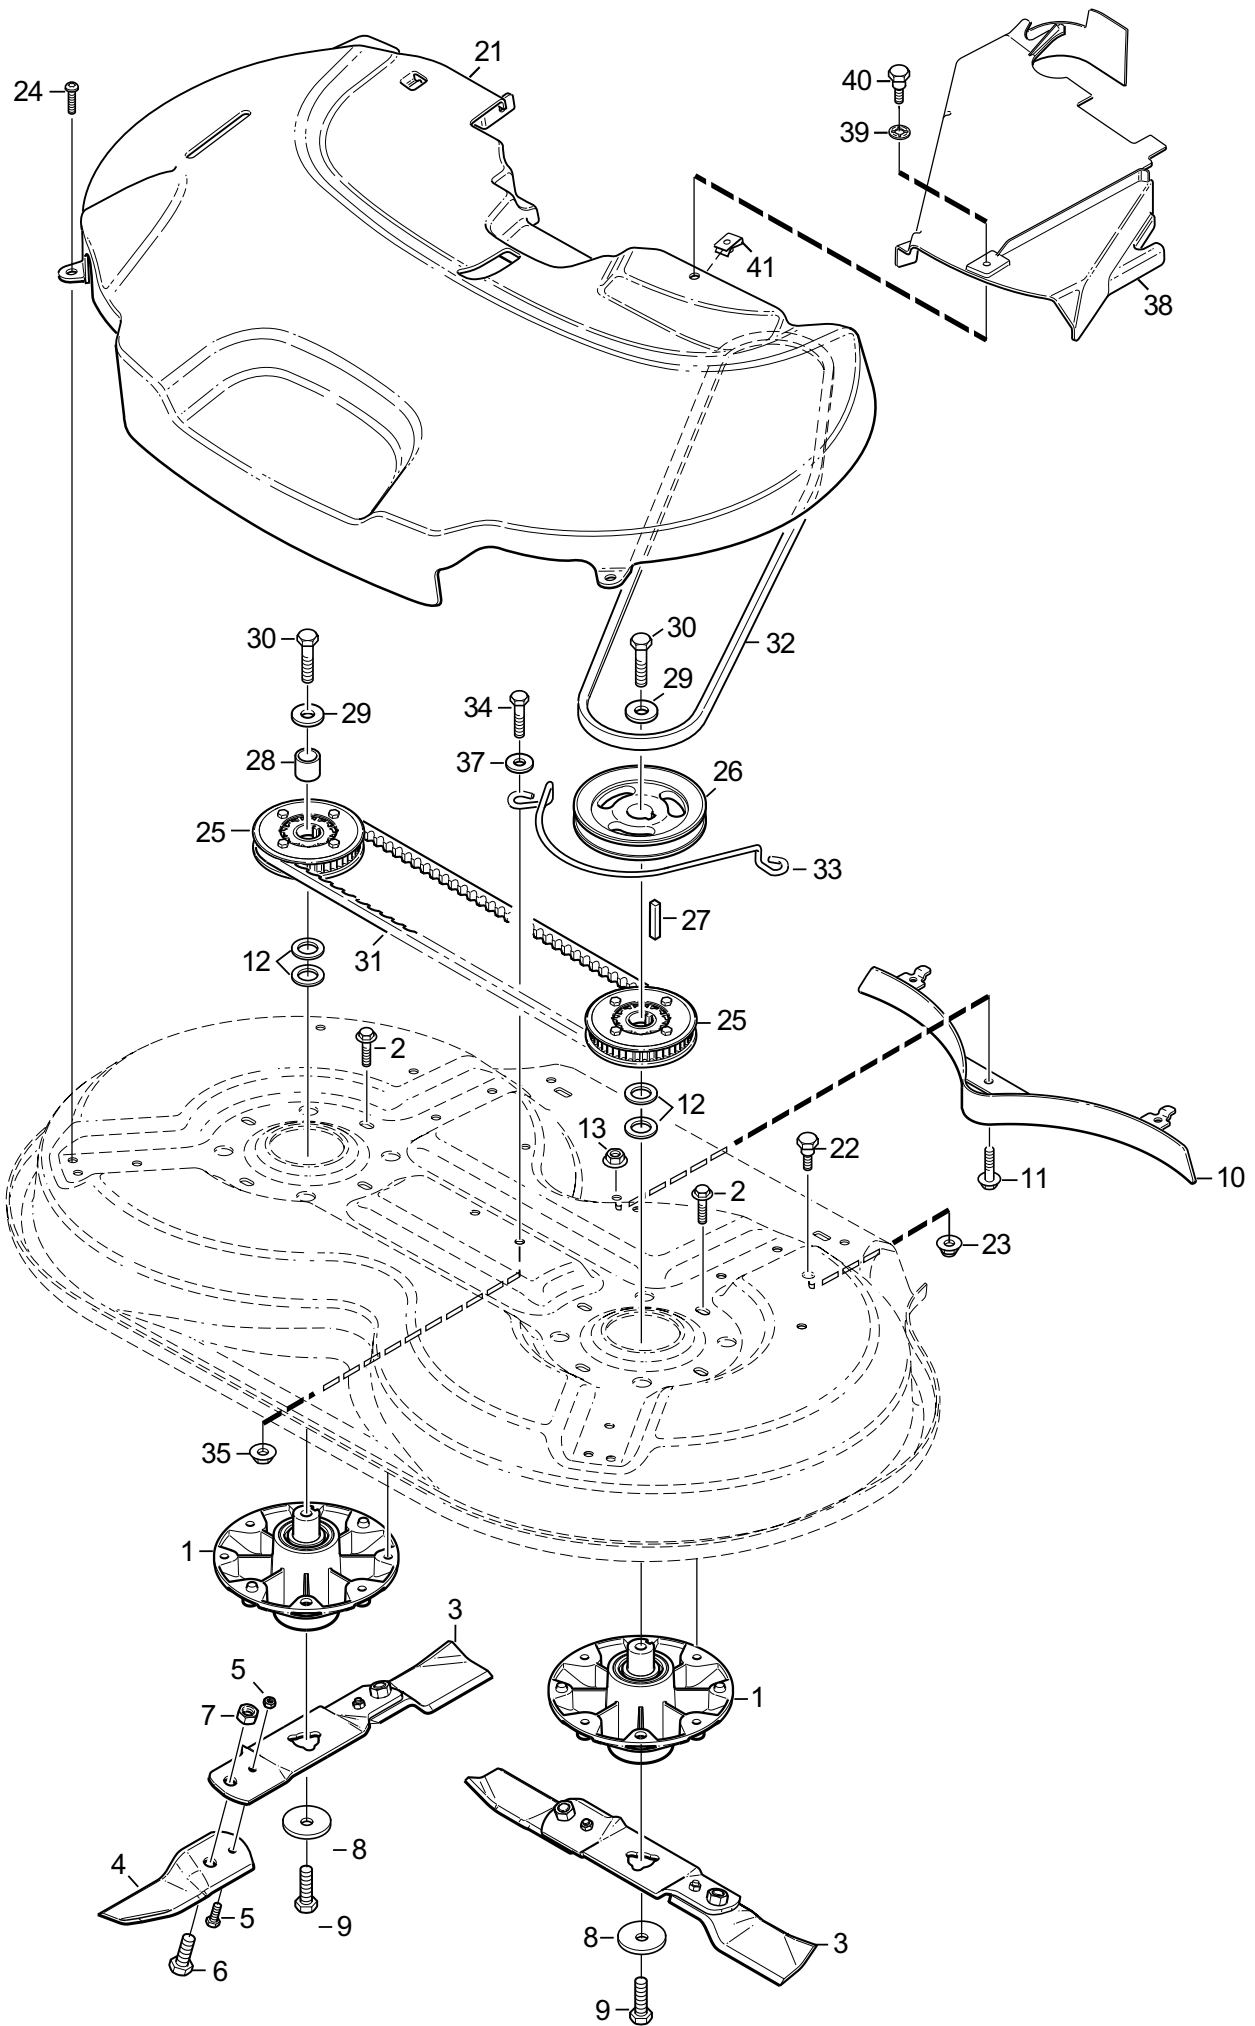

Utgåva Issue 2013-11		Bildnr Picture No 2870		VILLA 520 TRANMISSION KNIVAR		VILLA 520 TRANSMISSION BLADES		Sida Page 4	
Pos. Fig.	Antal/Quantity				Art nr Part No	Benämning	Description	Sats Kit	Anmärkning Notes
	5871								
1	2				1134-6613-02	Lagerbox kpl.....	Bearing box assy		
2	8				9945-0825-16	Skruv.....	Screw.....		
2	2				1137-0989-01	Kniv.....	Blade.....		
4	1				1134-9130-01	Knivsats	Blade kit.....		
5	1				1134-9054-01	Brytbultssats	Shear bolt kit.....		
6	2				1134-6311-01	Bult	Bolt.....		
7	2				1134-6312-01	Låsmutter.....	Lock nut.....		
8	2				1134-6211-01	Knivbricka	Blade washer.....		
9	2				9997-1050-16	Skruv.....	Screw.....		
10	1				1137-0967-01	Combiplugg	Mulch plug.....		
11	1				9959-0820-16	Skruv.....	Screw.....		
12	4				1134-0341-01	Stödbricka.....	Washer.....		
13	1				9739-0831-22	Mutter	Nut.....		
21	1				1137-0993-01	Transmissionskåpa.....	Trans.cover.....		Gul/Yellow
22	1				1134-0240-00	Ansatssskruv	Shoulder screw.....		
23	1				9739-0831-22	Mutter	Nut.....		
24	3				9893-0616-16	Skruv.....	Screw.....		
25	1				1134-9137-01	Kuggremskiva.....	Toothed belt pulley.....		Sats 2 st/ Kit of 2
26	1				1137-0980-01	Remskiva	Pulley.....		
27	1				9600-0168-01	Kil	Key.....		
28	1				1134-5124-02	Distans	Spacer.....		
29	2				1134-5406-01	Bricka	Washer.....		
30	2				9997-0850-12	Skruv.....	Screw.....		
31	1				1134-9171-01	Kuggrem	Timing belt.....		
32	1				1134-9170-01	Kilrem.....	V-belt.....		
33	1				1137-0996-01	Remstyrning	Belt guide.....		
34	2				9959-0820-16	Skruv.....	Screw.....		
35	2				9739-0831-22	Mutter	Nut.....		
37	4				9699-0056-02	Bricka	Washer.....		
38	1				1137-1016-01	Plastkåpa.....	Cover.....		
39	1				9675-0016-02	Starlock.....	Lock washer.....		
40	1				1134-0240-00	Ansatssskruv	Shoulder screw.....		
41	1				1134-4620-02	Clips.....	Clip.....