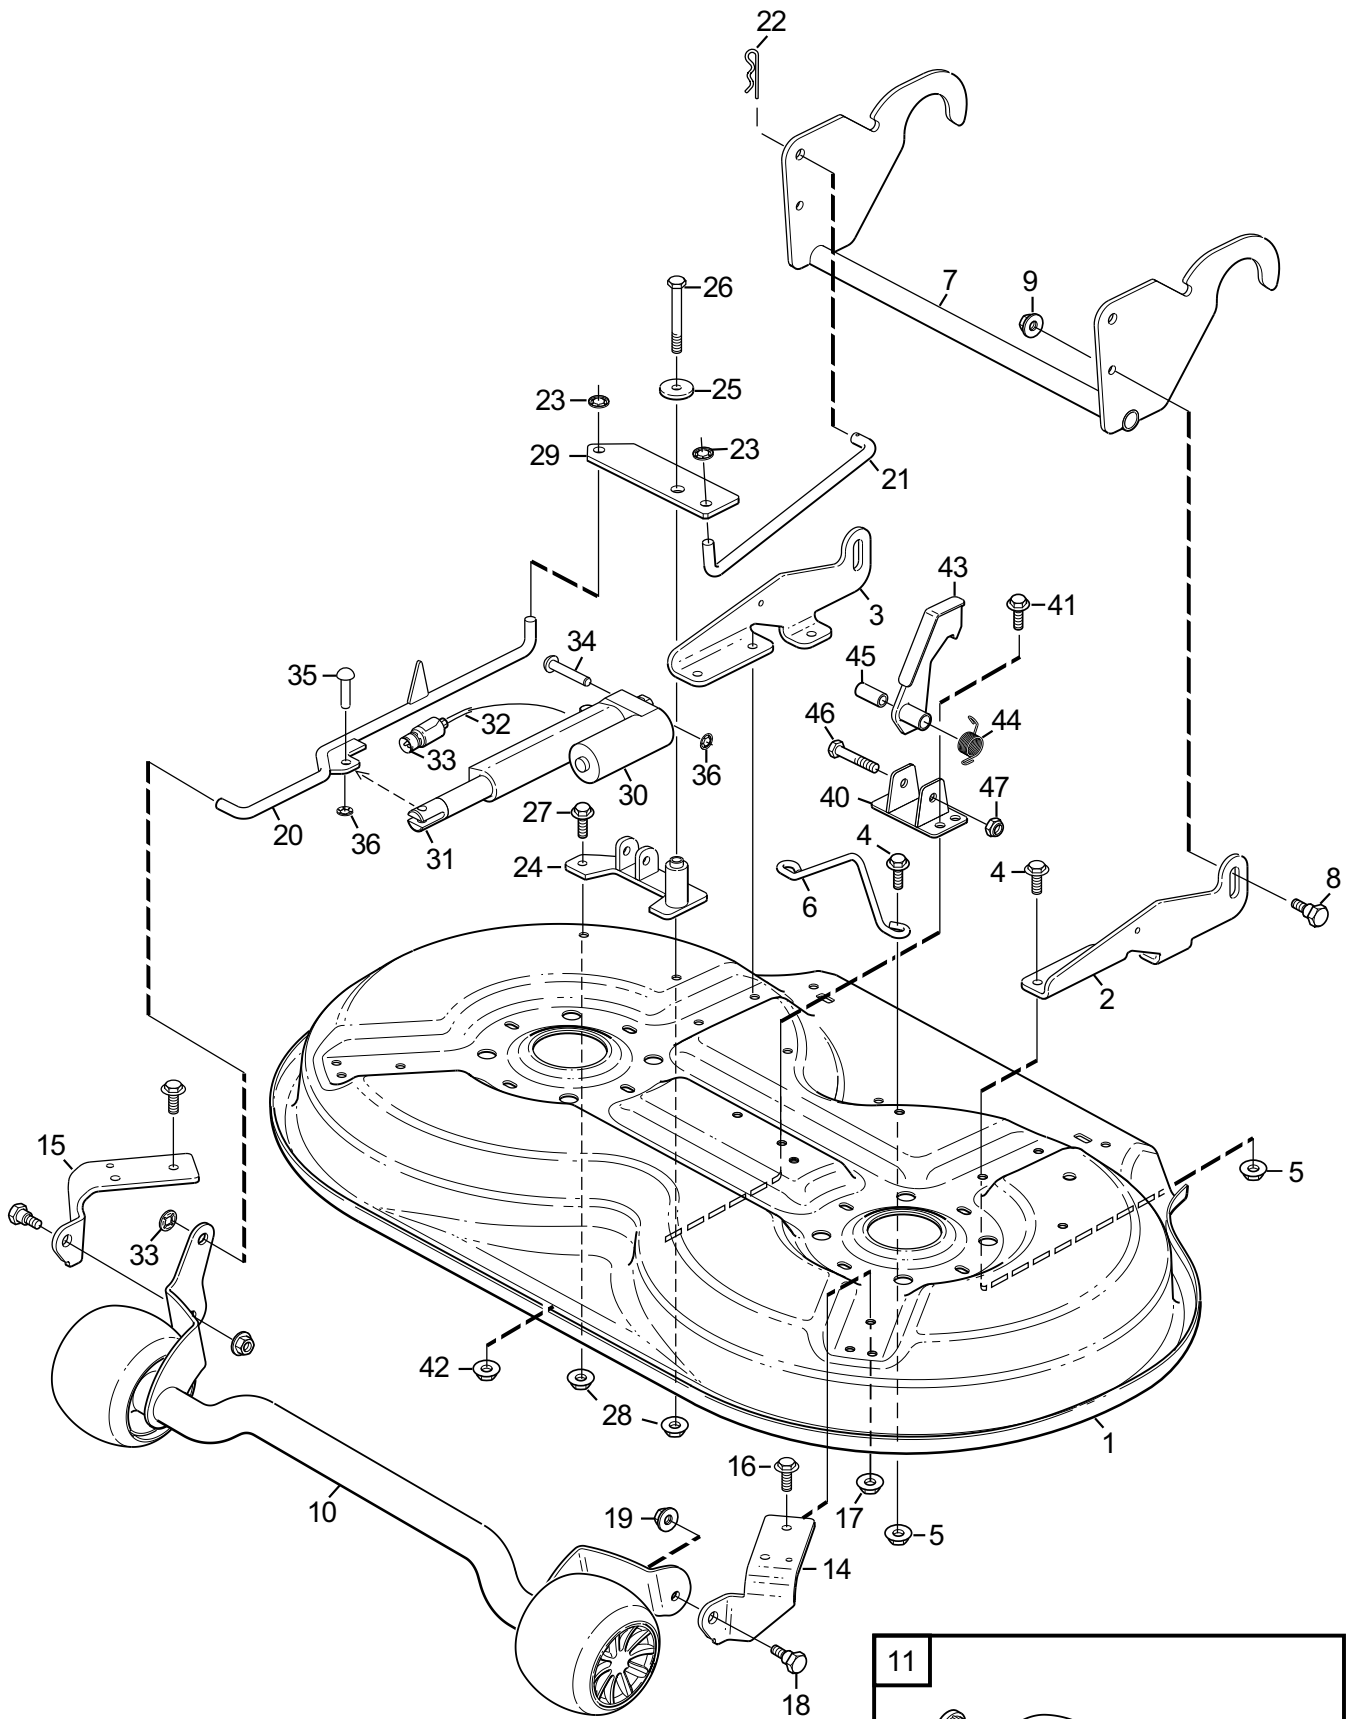

Utgåva Issue		Bildnr Picture No		VILLA 520 RAM	VILLA 520 FRAME	Sida Page			
2013-11		2873				2			
Pos. Fig.	Antal/Quantity				Art nr Part No	Benämning	Description	Sats Kit	Anmärkning Notes
	5871								
1	1			1137-0962-01	Klippkåpa	Deck			
2	1			1137-0969-01	Flytfäste-vä	Holder-LH			
3	1			1137-0969-02	Flytfäste-hö	Holder-RH			
4	6			9959-0820-16	Skruv	Screw			
5	6			9739-0831-22	Mutter	Nut			
6	1			1137-0929-01	Fäste	Bracket			
7	1			1137-0974-01	Infästningsram	Mounting frame			
8	2			1134-0240-00	Ansatssskruv	Shoulder screw			
9	2			9747-0831-02	Mutter	Nut			
10	1			1137-1030-01	Frontrör kpl.	Front tube assy			
11	2			1134-9139-01	Stödhjulssats	Support wheel kit			
12	1			1134-9024-01	Lager	Bearing			
13	1			9650-0020-04	Spärring	Circlip			
14	1			1137-0966-01	Konsol-vä	Bracket-LH			
15	1			1137-0966-02	Konsol-hö	Bracket-RH			
16	4			9959-0820-16	Skruv	Screw			
17	4			9739-0831-22	Mutter	Nut			
18	2			1134-0240-00	Ansatssskruv	Shoulder screw			
19	2			9747-0831-02	Mutter	Nut			
20	1			1137-0983-01	Stag	Strut			
21	1			1137-0985-01	Stag	Strut			
22	1			9599-0054-02	Saxsprint	Cotter pin			
23	3			9675-0015-02	Starlock	Starlock			
24	1			1137-0984-01	Konsol	Bracket			
25	1			1134-5127-01	Bricka	Washer			
26	1			9997-0870-16	Skruv	Screw			
27	1			9959-0820-16	Skruv	Screw			
28	2			9739-0831-22	Mutter	Nut			
29	1			1137-0973-01	Länkarm	Pivot arm			
30	1			1134-6417-02	Ställdon	Actuator			
31	1			1134-6373-01	Kolvstångsända	Rod end			
32	1			1134-6418-01	Kabel	Cable			
33	1			1134-6182-01	Hankontakt	Male terminal			
34	1			9646-0098-22	Nit	Rivet			
35	1			9646-0105-22	Nit	Rivet			
36	1			9675-0012-02	Starlock	Starlock			
40	1			1137-1019-01	Fästvinkel	Bracket		Tvätt/washing	
41	2			9959-0820-16	Skruv	Screw			
42	2			9739-0831-22	Mutter	Nut			
43	1			1137-1022-01	Hake	Hitch			
44	1			1137-1025-01	Fjäder	Spring			
45	1			1134-1565-16	Distans	Spacer			
46	1			9997-0840-16	Skruv	Screw			
47	1			9747-0831-02	Mutter	Nut