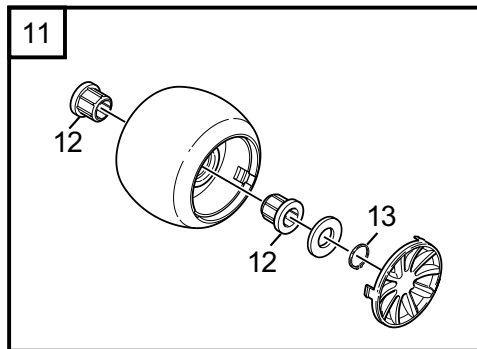

Utgåva Issue		Bildnr Picture No		VILLA 520 RAM	VILLA 520 FRAME	Sida Page			
2013-11		2873				2			
Pos. Fig.	Antal/Quantity				Art nr Part No	Benämning	Description	Sats Kit	Anmärkning Notes
	5871								
1	1			1137-0962-01	Klippkåpa	Deck			
2	1			1137-0969-01	Flytfäste-vä	Holder-LH			
3	1			1137-0969-02	Flytfäste-hö	Holder-RH			
4	6			9959-0820-16	Skruv	Screw			
5	6			9739-0831-22	Mutter	Nut			
6	1			1137-0929-01	Fäste	Bracket			
7	1			1137-0974-01	Infästningsram	Mounting frame			
8	2			1134-0240-00	Ansatssskruv	Shoulder screw			
9	2			9747-0831-02	Mutter	Nut			
10	1			1137-1030-01	Frontrör kpl.	Front tube assy			
11	2			1134-9139-01	Stödhjulssats	Support wheel kit			
12	1			1134-9024-01	Lager	Bearing			
13	1			9650-0020-04	Spärring	Circlip			
14	1			1137-0966-01	Konsol-vä	Bracket-LH			
15	1			1137-0966-02	Konsol-hö	Bracket-RH			
16	4			9959-0820-16	Skruv	Screw			
17	4			9739-0831-22	Mutter	Nut			
18	2			1134-0240-00	Ansatssskruv	Shoulder screw			
19	2			9747-0831-02	Mutter	Nut			
20	1			1137-0983-01	Stag	Strut			
21	1			1137-0985-01	Stag	Strut			
22	1			9599-0054-02	Saxsprint	Cotter pin			
23	3			9675-0015-02	Starlock	Starlock			
24	1			1137-0984-01	Konsol	Bracket			
25	1			1134-5127-01	Bricka	Washer			
26	1			9997-0870-16	Skruv	Screw			
27	1			9959-0820-16	Skruv	Screw			
28	2			9739-0831-22	Mutter	Nut			
29	1			1137-0973-01	Länkarm	Pivot arm			
30	1			1134-6417-02	Ställdon	Actuator			
31	1			1134-6373-01	Kolvstångsända	Rod end			
32	1			1134-6418-01	Kabel	Cable			
33	1			1134-6182-01	Hankontakt	Male terminal			
34	1			9646-0098-22	Nit	Rivet			
35	1			9646-0105-22	Nit	Rivet			
36	1			9675-0012-02	Starlock	Starlock			
40	1			1137-1019-01	Fästvinkel	Bracket		Tvätt/washing	
41	2			9959-0820-16	Skruv	Screw			
42	2			9739-0831-22	Mutter	Nut			
43	1			1137-1022-01	Hake	Hitch			
44	1			1137-1025-01	Fjäder	Spring			
45	1			1134-1565-16	Distans	Spacer			
46	1			9997-0840-16	Skruv	Screw			
47	1			9747-0831-02	Mutter	Nut