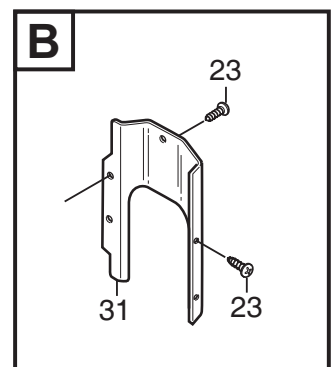

- Use GLOBAL GARDEN PRODUCT Genuine Spare Parts specified in the parts list for repair and/or replacement.
- The contents described in the parts list may change due to improvement.
- The drawings of the spare parts are only indicative and might not represent the part in question exactly.
- The indications "right" - "left" - "front" - "rear" refer to the position of the operator when using the machine.
- When placing orders of parts for repair and/or replacement, make sure that the illustrated parts list is the one applying to the machine's year of manufacture, as shown on the identification plate attached to the machine.

Utgåva Issue		Bildnr Picture No		PARK 2WD MONTERINGSDETALJER		PARK 2WD ASSEMBLY PARTS		Sida Page	
2011-11		2014E						64	
Pos. Fig.	Antal/Quantity				Art nr Part No	Benämning	Description	Sats Kit	Anmärkning Notes
	6311 6314 6313 6379	6311 6379 FR	6144 -75						
	4	2	2	2	9595-0262-00	Spännstift .....	Locating pin .....		
	5A	1	1	1	9699-0103-02	Shims .....	Flat washer .....		0.5 mm
	5B	1	1	1	9699-0114-02	Shims .....	Flat washer .....		1.0 mm
	10	2	2	2	1134-4734-01	Tändningsnyckel.....	Ignition key .....		
	13	1	1	1	1134-5512-01	Dragplåt.....	Towing plate.....		
	14	2	2	2	9959-0820-16	Skruv.....	Screw.....		
	15	2	2	2	9739-0831-22	Mutter.....	Nut .....		
	17	1	1	1	1134-6113-02	Batteriskruvar .....	Battery screws .....		
	18	2	2	2	9898-1035-16	Skruv.....	Screw.....		
	19	2	2	2	9739-1031-22	Mutter.....	Nut .....		
X	31	1			8211-0003-11	Bruksanvisning .....	Owner's manual .....		
X	31			1	8211-0046-01	Bruksanvisning .....	Owner's manual .....		Park Silent
X	31		1		8211-0052-10	Bruksanvisning .....	Owner's manual .....		France
X	31	1		1	8211-0604-10	Monteringsanvisning .....	Assy instructions .....		
X	31	1		1	8211-0701-10	Säkerhetsföreskrifter .....	Safety regulations .....		
X	31	1	1	1	8211-0901-10	Servicebok.....	Service book .....		
X	31	1	1	1	8211-0960-10	Garantikort.....	Warranty card .....		