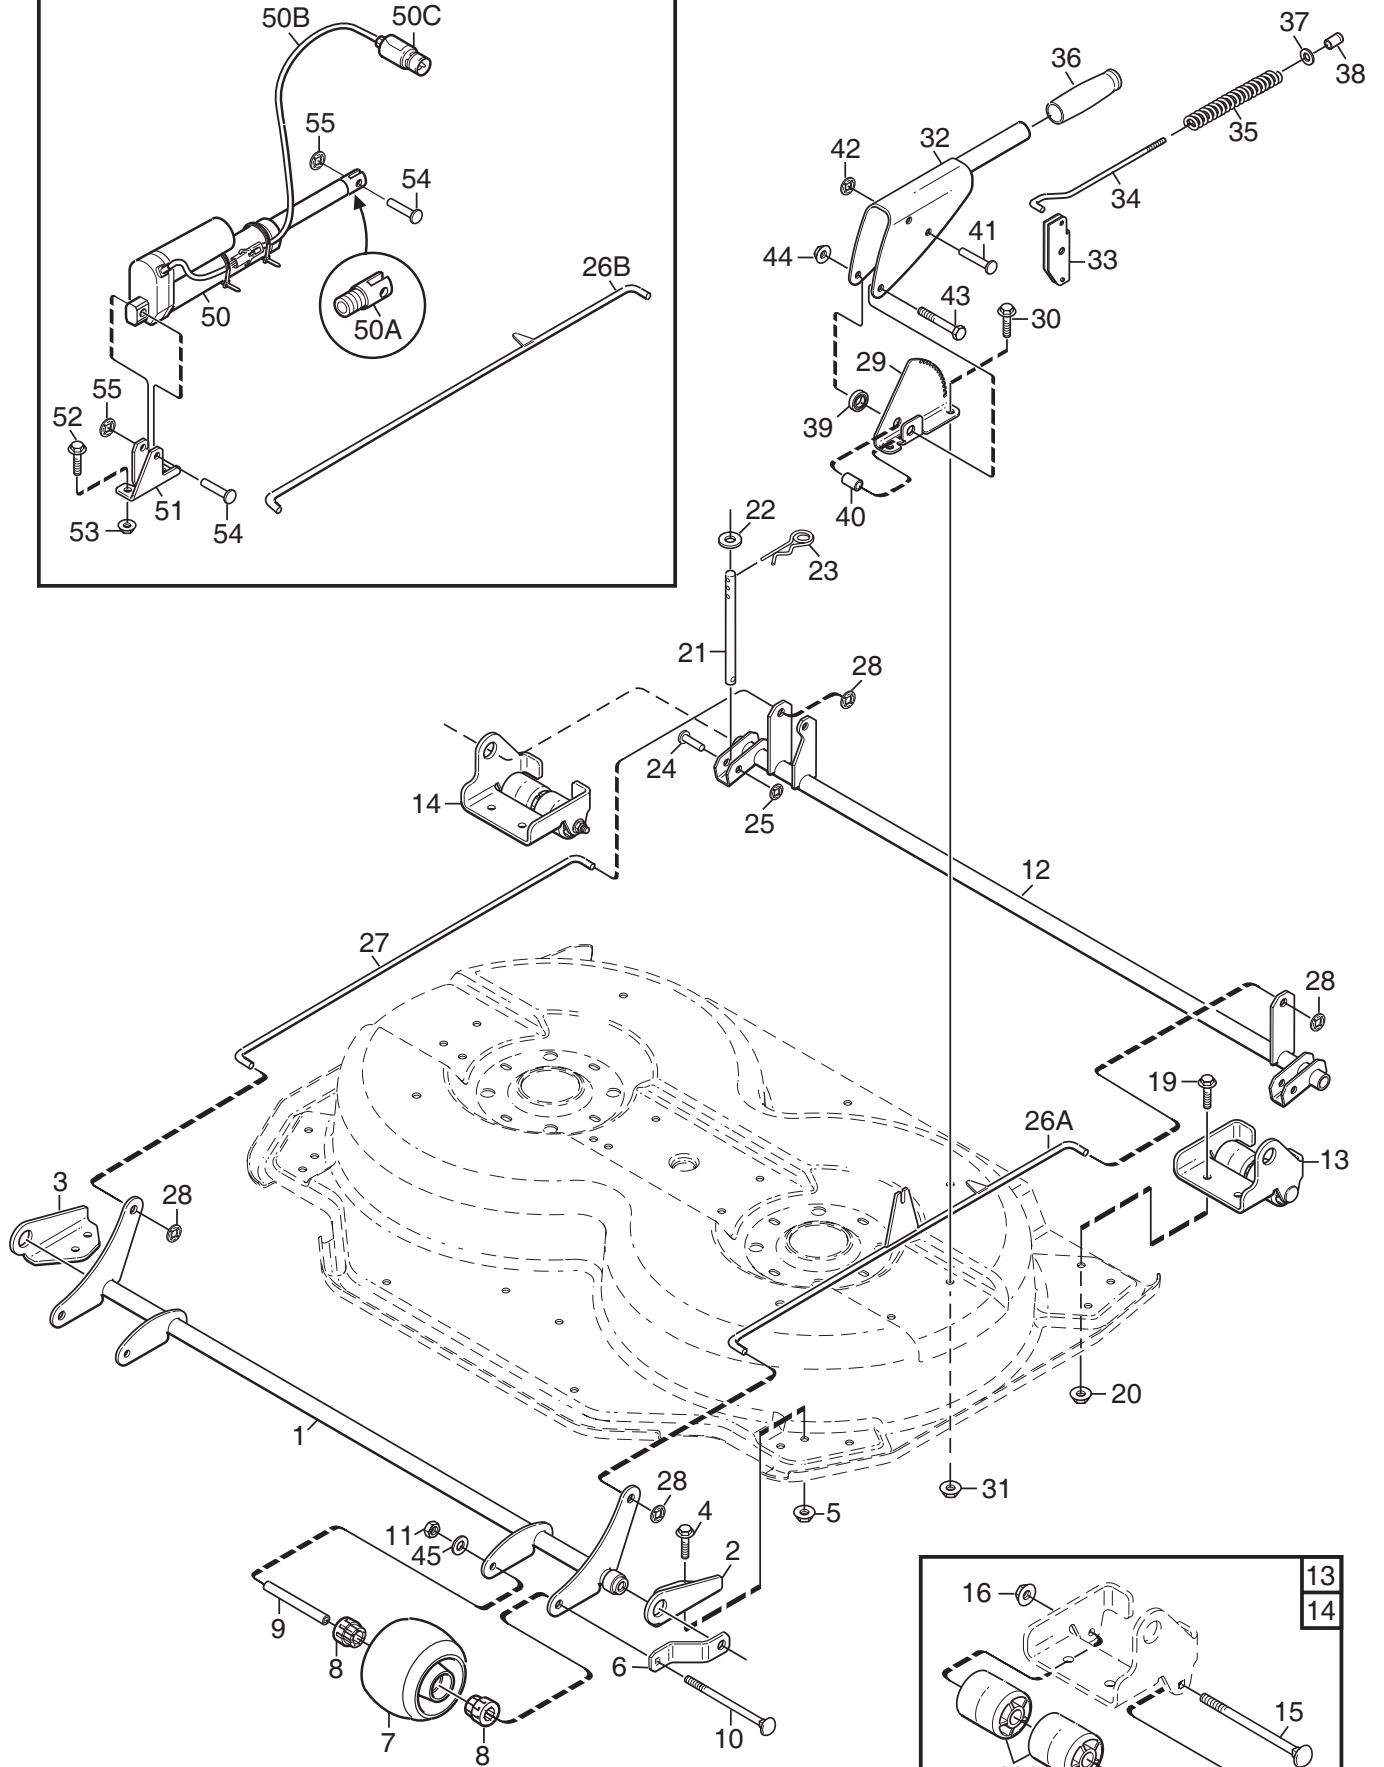

Utgåva Issue 2011- 11		Bildnr Picture No 2132		VILLA KLIPPAGGREGAT 95 COMBI REGLAGE		VILLA MOWER DECK 95 COMBI CONTROLS		Sida Page 326	
Pos. Fig.	Antal/Quantity			Art nr Part No	Benämning	Description	Sats Kit	Anmärkning Notes	
	2963 -14	2965 -14							
1	1	1		1134-6275-01	Framaxel- gul	Front axle- yellow			
2	1	1		1134-6214-01	Fäste fram- vä, gul	Bracket fr- LH, yellow			
3	1	1		1134-6214-02	Fäste fram- hö, gul	Bracket fr- RH, yellow			
4	4	4		9959-0816-16	Skruv	Screw			
5	4	4		9739-0831-22	Mutter	Nut			
6	2	2		1134-6278-01	Avbärare- grå	Guide- grey			
7	2	2		1134-4284-01	Hjul	Wheel			
8	4	4		1134-4319-01	Lager	Bearing			
9	2	2		1134-4318-01	Hylsa	Wheel axle			
10	2	2		9897-0813-02	Skruv	Screw			
11	2	2		9747-0831-02	Mutter	Lock nut			
12	1	1		1134-6197-01	Bakaxel- gul	Rear axle- yellow			
13	1	1		1134-6282-01	Rulle- vä, m- fäste	Roller- LH, w/bracket		Inkl. pos 15 - 18	
14	1	1		1134-6282-02	Rulle- hö, m- fäste	Roller- RH, w/bracket		Inkl. pos 15 - 18	
15	1	1		9897-0813-02	• Skruv	• Screw			
16	1	1		9739-0831-22	• Mutter	• Nut			
17	1	1		1134-4318-01	• Hylsa	• Wheel axle			
18	1	1		1134-9126-01	• Rulle	• Roller		Sats 2 st/kit of 2	
19	4	4		9959-0816-16	Skruv	Screw			
20	4	4		9739-0831-22	Mutter	Nut			
21	2	2		1134-6198-01	Pinne	Stud			
22	2	2		9699-0104-02	Bricka	Washer			
23	2	2		9598-2001-02	Låsnål	Spring pin			
24	2	2		9646-0098-22	Nit	Rivet			
25	2	2		9675-0012-02	Starlock	Locking washer			
26 A	1			1134-6249-02	Tryckstång- vä	Push rod- LH			
26 B		1		1134-6250-02	Tryckstång- vä	Push rod- LH			
27	1	1		1134-6246-02	Tryckstång- hö	Push rod- RH			
28	4	4		9675-0015-02	Starlock	Lock washer			
29	1			1137-0259-01	Höjdinst.segment	Height adj. quadrant			
30	2			9959-0816-16	Skruv	Screw			
31	2			9739-0831-22	Mutter	Nut			
32	1			1134-6244-01	Höjdinst.spak- grå	Height adj.lever- grey			
33	1			1134-6254-01	Spärr	Catch			
34	1			1134-5444-01	Tryckstång	Push rod			
35	1			1134-5445-01	Fjäder	Spring			
36	1			1134-5503-01	Handtag	Handle			
37	1			9699-0087-02	Planbricka	Flat washer			
38	1			1134-3051-01	Spärrknapp	Locking knob			
39	1			1134-6286-03	Distans	Spacer			
40	1			1134-1565-16	Distans	Spacer			
41	2			9646-0105-22	Nit	Rivet			
42	2			9672-0006-02	Starlock	Lock washer			
43	1			9997-0850-16	Skruv	Screw			
44	1			9747-0831-02	Mutter	Lock nut			
45	2	2		9699-0028-02	Planbricka	Flat washer			
50		1		1134-6417-01	Ställdon	Actuator			
50 A		1		1134-6373-01	• Kolvstångsända	• Rod end			
50 B		1		1134-6418-02	• Kabel	• Cable		L = 490 mm	
50 C		1		1134-6182-01	• • Hankontakt	• • Male terminal			
51		1		1134-6192-01	Fäste	Bracket			
52		2		9959-0816-16	Skruv	Screw			
53		2		9739-0831-22	Mutter	Nut			
54		2		9646-0098-22	Nit	Rivet			
55		2		9675-0012-02	Starlock	Locking washer			

X