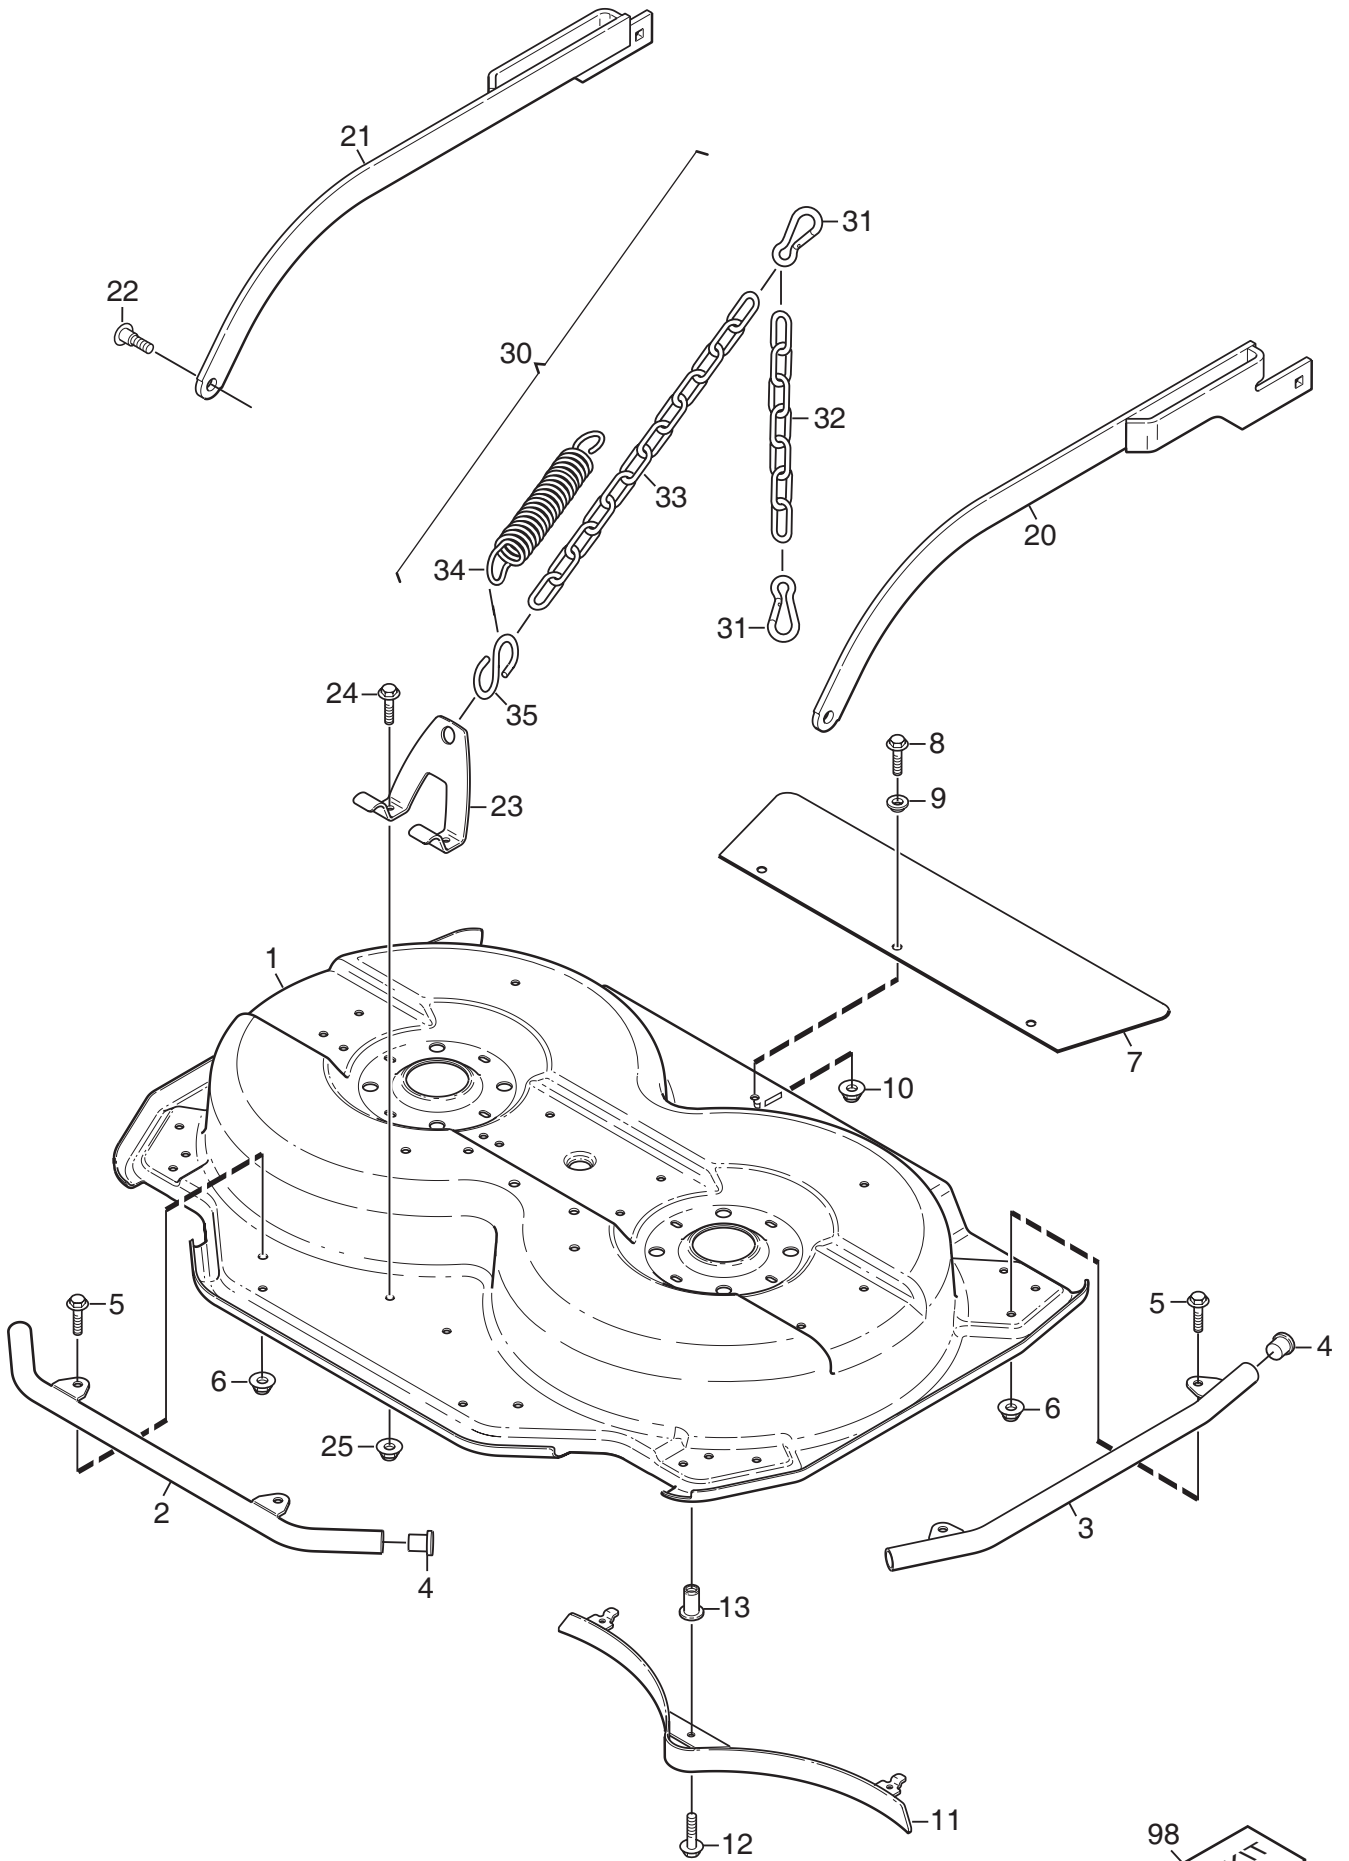

STIGA
2131A
SPARE PARTS

98
DEKAL KIT

Utgåva Issue		Bildnr Picture No		VILLA KLIPPAGGREGAT 95 COMBI RAM		VILLA MOWER DECK 95 COMBI FRAME		Sida Page		
2011-11		2131A						324		
Pos. Fig.	Antal/Quantity				Art nr Part No	Benämning	Description	Sats Kit	Anmärkning Notes	
	2963 -14	2965 -14								
1	1				1134-6190-01	Kåpa- gul	Casing- yellow		Inkl. pos 13 (3 st)	
2	1				1134-6208-01	Frontskydd- grå	Front guard tube- grey			
3	2				1134-6222-01	Sidoskydd- grå	Side guard tube- grey			
4	6				9403-0025-80	Ändplugg- grå	End cap- grey			
5	6				9959-0816-16	Skruv	Screw			
6	6				9739-0831-22	Mutter	Nut			
7	1				1134-6281-02	Gummiskydd	Rubber guard			
8	3				9959-0816-16	Skruv	Screw			
9	3				1134-4185-01	Ansatsbricka	Flange washer			
10	3				9739-0831-22	Mutter	Nut			
11	1				1134-6229-01	Kombiplugg	Mulching plug			
12	1				9959-0816-16	Skruv	Screw			
13	3				1134-5595-01	• Nitmutter	• Riveting nut			
20	1				1134-6237-03	Aggregatsarm- vä, grå	Deck arm- LH, grey			
21	1				1134-6237-04	Aggregatsarm- hö, grå	Deck arm- RH, grey			
22	2				1134-6279-01	Ansatsskruv	Shoulder bolt			
23	1				1134-6315-01	Lyftfäste- grå	Lift bracket- grey			
24	2				9959-0816-16	Skruv	Screw			
25	2				9739-0831-22	Mutter	Nut			
30	1				1134-6363-01	Lyftfjäder kpl	Lift spring assy			
31	2				1134-5528-01	• Karbinhake	• Snap hook			
32	1				1134-6368-02	• Kedja	• Chain			
33	1				1134-6368-03	• Kedja	• Chain			
34	1				1134-5625-01	• Aggregatsfjäder	• Mower deck spring			
35	1				1134-4623-01	• S- krok	• S- hook			
98	1				1134-5594-02	Dekalsats	Label kit			
99	1				8211-7000-10	Bruksanvisning	Owner's manual			
										Inkl. pos 31 - 35
										7 links 12 links
										Ej ill/not ill.

X