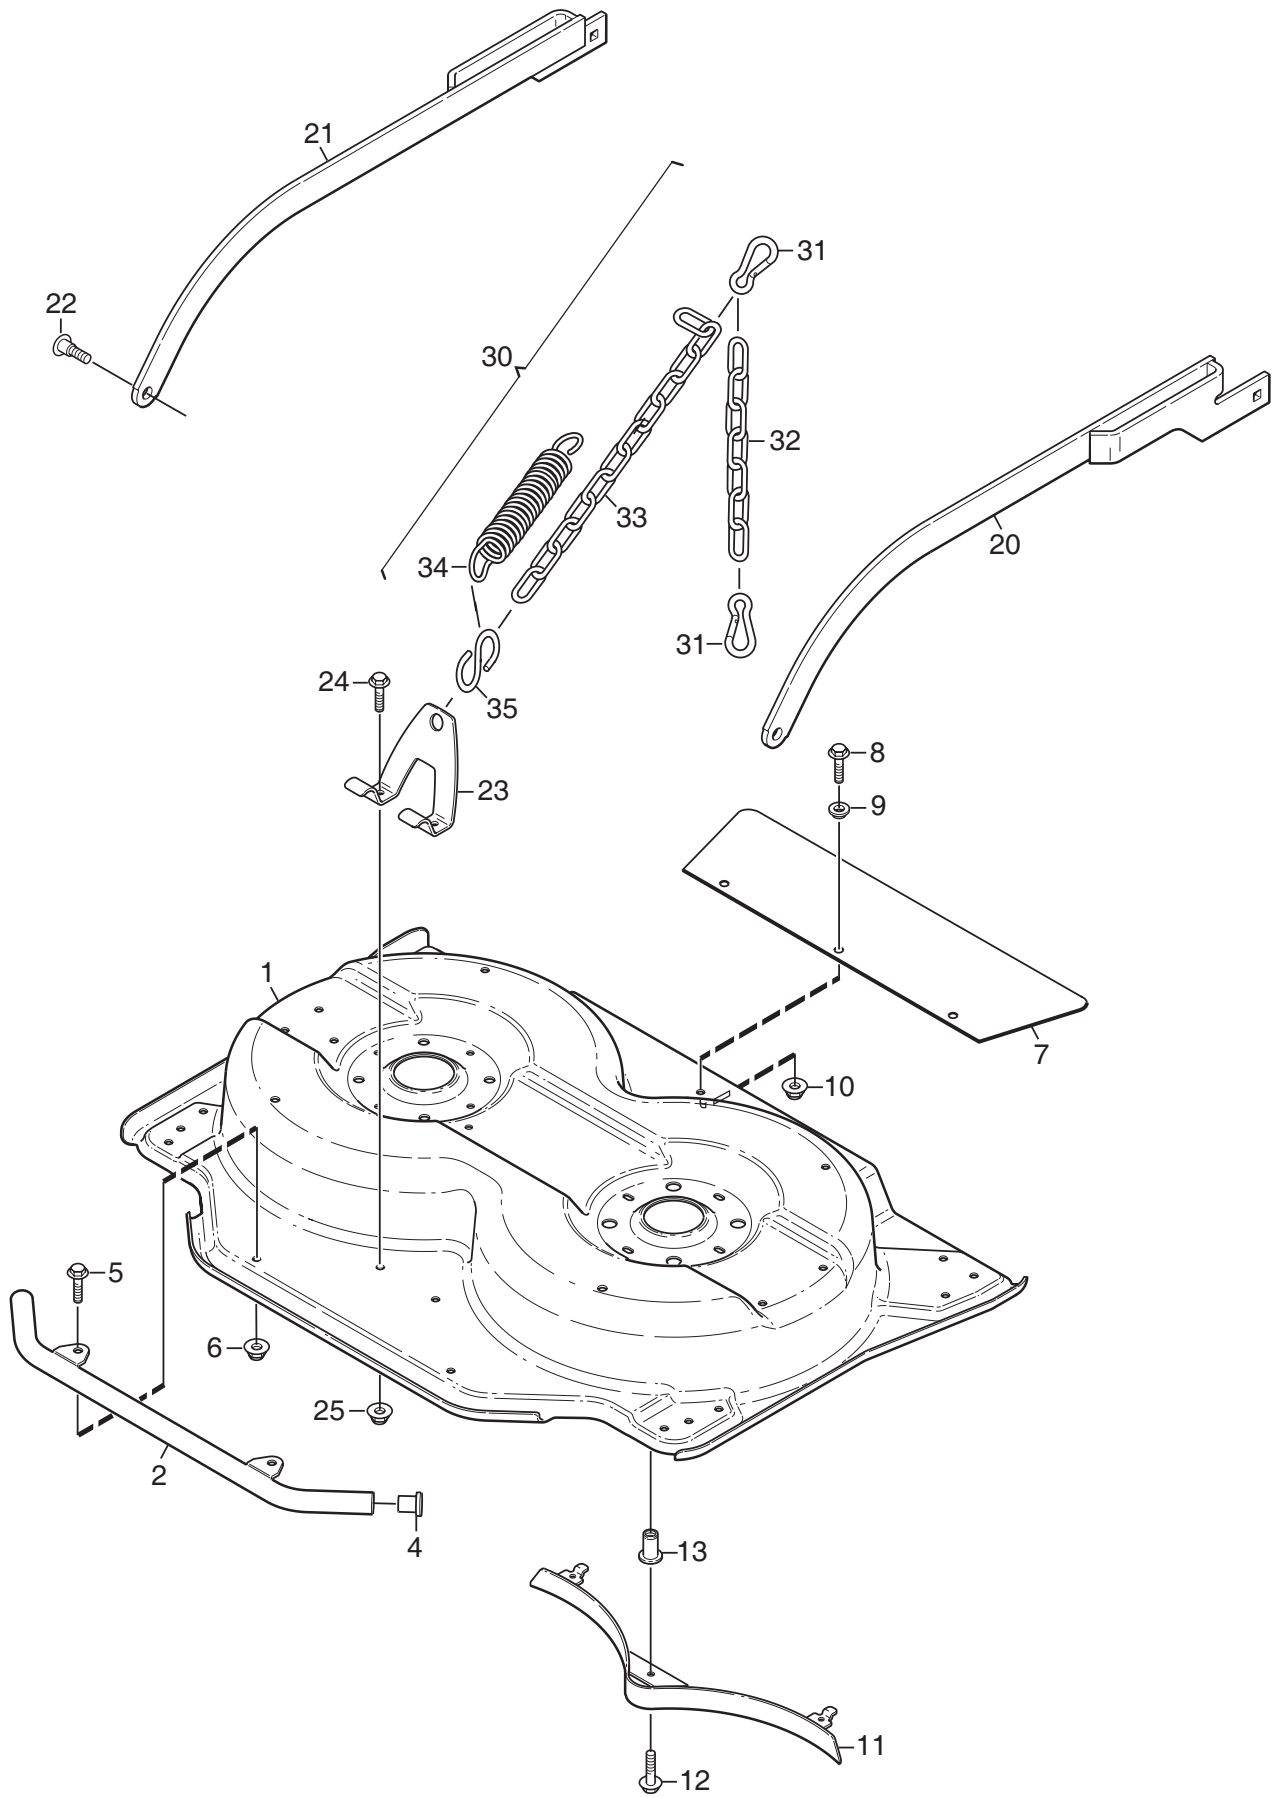

Utgåva Issue		Bildnr Picture No		READY- VILLA KLIPPAGGREGAT 85 COMBI RAM		READY- VILLA MOWER DECK 85 COMBI FRAME		Sida Page	
2011- 11		2128A						318	
Pos. Fig.	Antal/Quantity				Art nr Part No	Benämning	Description	Sats Kit	Anmärkning Notes
	2960 -14								
1	1				1134-6189-01	Kåpa- gul	Casing- yellow		Inkl. pos 13 (3 st)
2	1				1134-6208-01	Frontskydd- grå	Front guard tube- grey		
4	2				9403-0025-80	Ändplugg- grå	End cap- grey		
5	2				9959-0816-16	Skruv	Screw		
6	2				9739-0831-22	Mutter	Nut		
7	1				1134-6281-01	Gummiskydd	Rubber guard		
8	3				9959-0816-16	Skruv	Screw		
9	3				1134-4185-01	Ansatsbricka	Flange washer		
10	3				9739-0831-22	Mutter	Nut		
11	1				1134-6227-01	Kombiplugg	Mulching plug		
12	1				9959-0816-16	Skruv	Screw		
13	3				1134-5595-01	• Nitmutter	• Riveting nut		
20	1				1134-6237-05	Aggregatsarm- vä, grå	Deck arm- LH, grey		
21	1				1134-6237-06	Aggregatsarm- hö, grå	Deck arm- RH, grey		
22	2				1134-6279-01	Ansatsskruv	Shoulder bolt		
23	1				1134-6315-01	Lyftfäste- grå	Lift bracket- grey		
24	2				9959-0816-16	Skruv	Screw		
25	2				9739-0831-22	Mutter	Nut		
30	1				1134-6363-01	Lyftfjäder kpl.	Lift spring assy		
31	2				1134-5528-01	• Karbinhake	• Snap hook		
32	1				1134-6368-02	• Kedja	• Chain		
33	1				1134-6368-03	• Kedja	• Chain		
34	1				1134-5625-01	• Aggregatsfjäder	• Mower deck spring		
35	1				1134-4623-01	• S- krok	• S- hook		
98	1				1134-5594-02	Dekalsats	Label kit		
99	1				8211-7000-10	Bruksanvisning	Owner's manual		
									Inkl. pos 31 - 35
									7 links 12 links
									Ej ill/not ill.

X