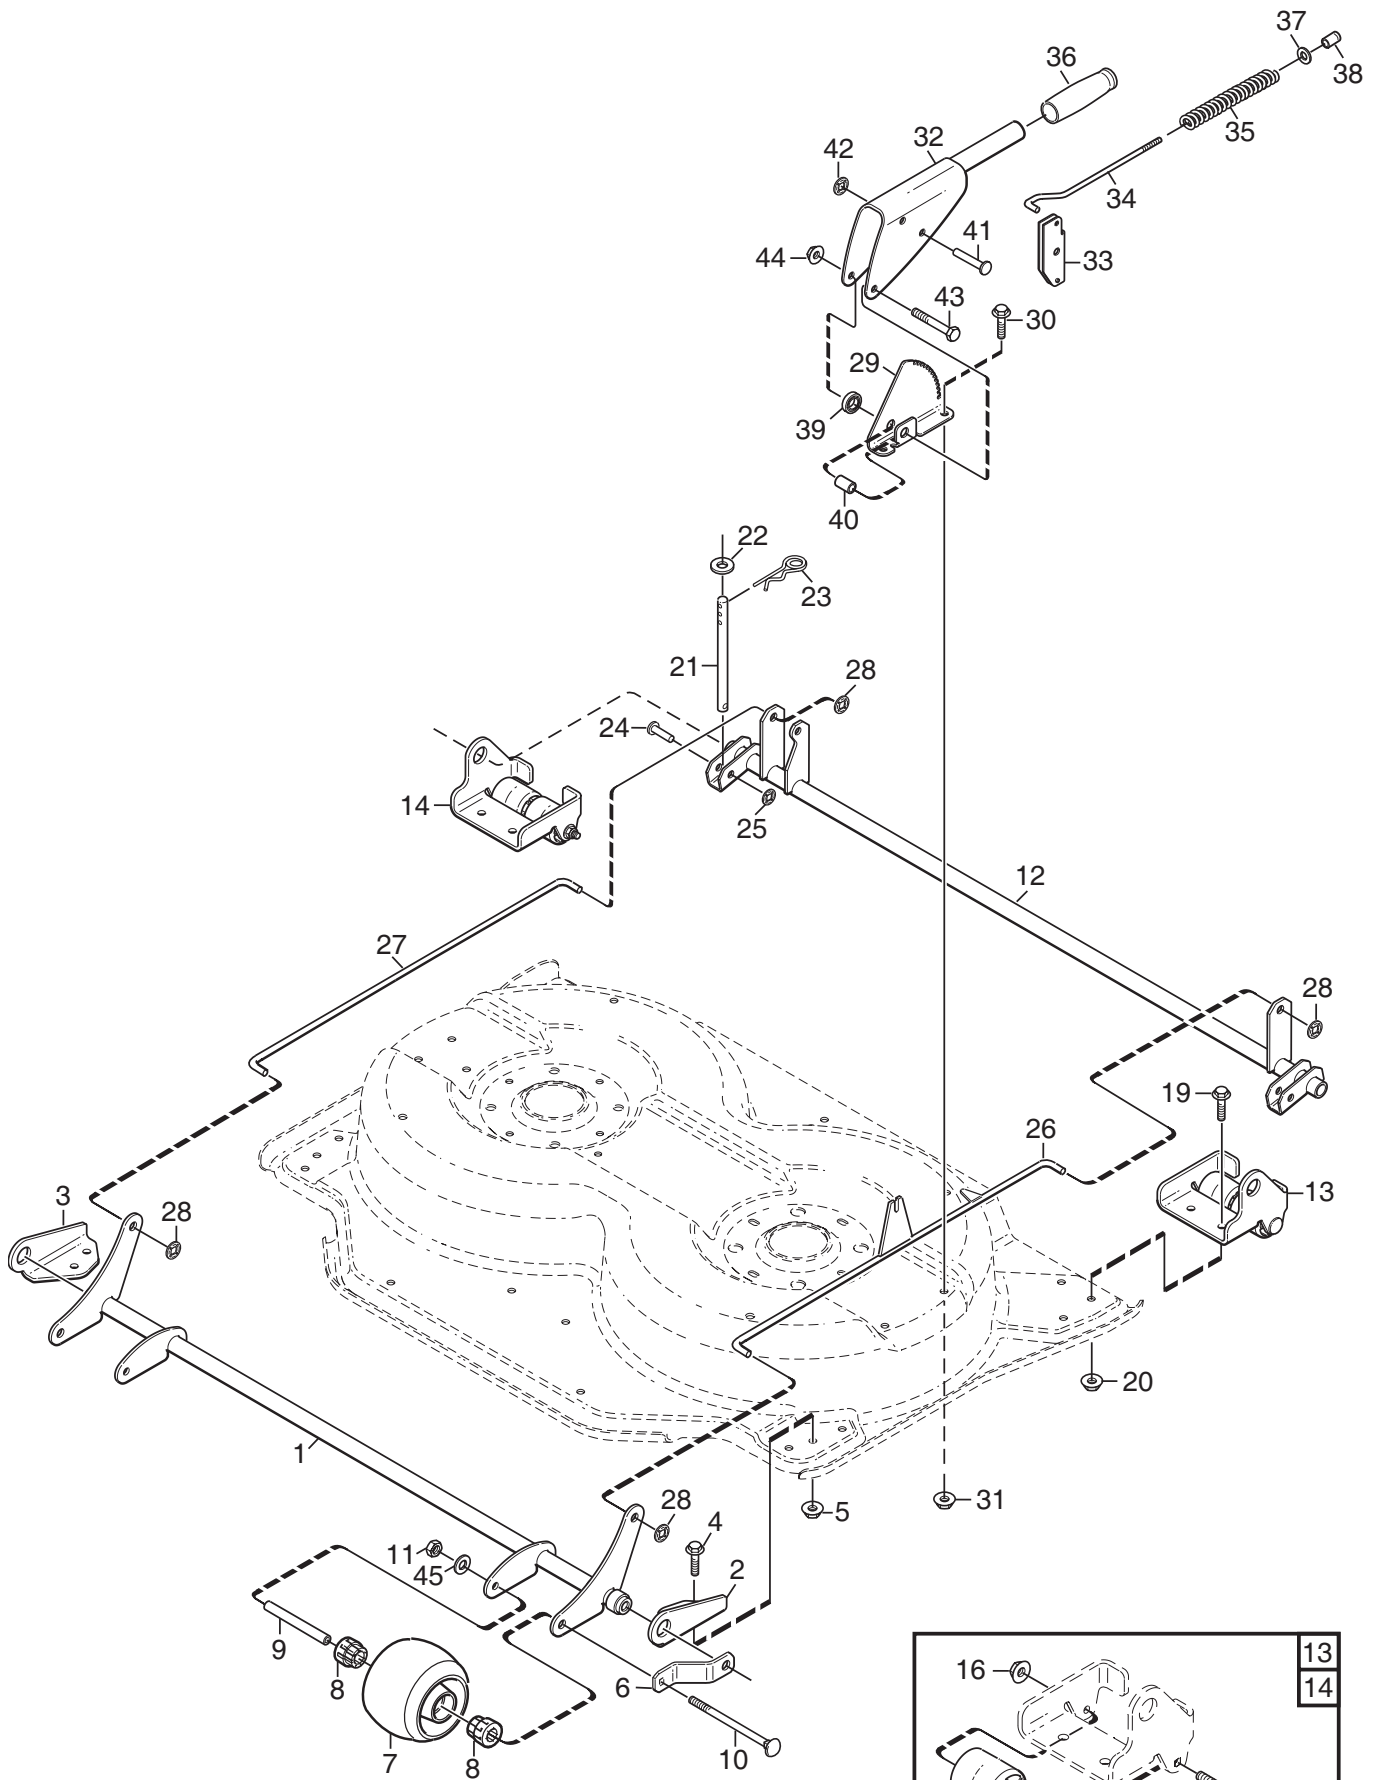

Utgåva Issue		Bildnr Picture No		READY- VILLA KLIPPAGGREGAT 85 COMBI REGLAGE		READY- VILLA MOWER DECK 85 COMBI CONTROLS		Sida Page	
2011- 11		2129						320	
Pos. Fig.	Antal/Quantity				Art nr Part No	Benämning	Description	Sats Kit	Anmärkning Notes
	2960 -14								
1	1				1134-6275-01	Framaxel- gul	Front axle- yellow		
2	1				1134-6214-01	Fäste fram- vä, gul	Bracket fr- LH, yellow		
3	1				1134-6214-02	Fäste fram- hö, gul	Bracket fr- RH, yellow		
4	4				9959-0816-16	Skruv	Screw		
5	4				9739-0831-22	Mutter	Nut		
6	2				1134-6278-01	Avbärare- grå	Guide- grey		
7	2				1134-4284-01	Hjul	Wheel		
8	4				1134-4319-01	Lager	Bearing		
9	2				1134-4318-01	Hylsa	Wheel axle		
10	2				9897-0813-02	Skruv	Screw		
11	2				9747-0831-02	Mutter	Lock nut		
12	1				1134-6197-01	Bakaxel- gul	Rear axle- yellow		
13	1				1134-6282-01	Rulle- vä, m- fäste	Roller- LH, w/bracket		Inkl. pos 15 - 18
14	1				1134-6282-02	Rulle- hö, m- fäste	Roller- RH, w/bracket		Inkl. pos 15 - 18
15	1				9897-0813-02	• Skruv	• Screw		
16	1				9739-0831-22	• Mutter	• Nut		
17	1				1134-4318-01	• Hylsa	• Wheel axle		
18	1				1134-9126-01	• Rulle	• Roller		Sats 2 st/kit of 2
19	4				9959-0816-16	Skruv	Screw		
20	4				9739-0831-22	Mutter	Nut		
21	2				1134-6198-01	Pinne	Stud		
22	2				9699-0104-02	Bricka	Washer		
23	2				9598-2001-02	Låsnål	Spring pin		
24	2				9646-0098-22	Nit	Rivet		
25	2				9675-0012-02	Starlock	Locking washer		
26	1				1134-6249-03	Tryckstång- vä	Push rod- LH		
27	1				1134-6246-03	Tryckstång- hö	Push rod- RH		
28	4				9675-0015-02	Starlock	Lock washer		
29	1				1137-0259-01	Höjdinst.segment	Height adj. quadrant		
30	2				9959-0816-16	Skruv	Screw		
31	2				9739-0831-22	Mutter	Nut		
32	1				1134-6244-01	Höjdinst.spak- grå	Height adj.lever- grey		
33	1				1134-6254-01	Spärr	Catch		
34	1				1134-5444-01	Tryckstång	Push rod		
35	1				1134-5445-01	Fjäder	Spring		
36	1				1134-5503-01	Handtag	Handle		
37	1				9699-0087-02	Planbricka	Flat washer		
38	1				1134-3051-01	Spärrknapp	Locking knob		
39	1				1134-6286-03	Distans	Spacer		
40	1				1134-1565-16	Distans	Spacer		
41	2				9646-0105-22	Nit	Rivet		
42	2				9672-0006-02	Starlock	Lock washer		
43	1				9997-0850-16	Skruv	Screw		
44	1				9747-0831-02	Mutter	Lock nut		
45	2				9699-0028-02	Planbricka	Flat washer		

X