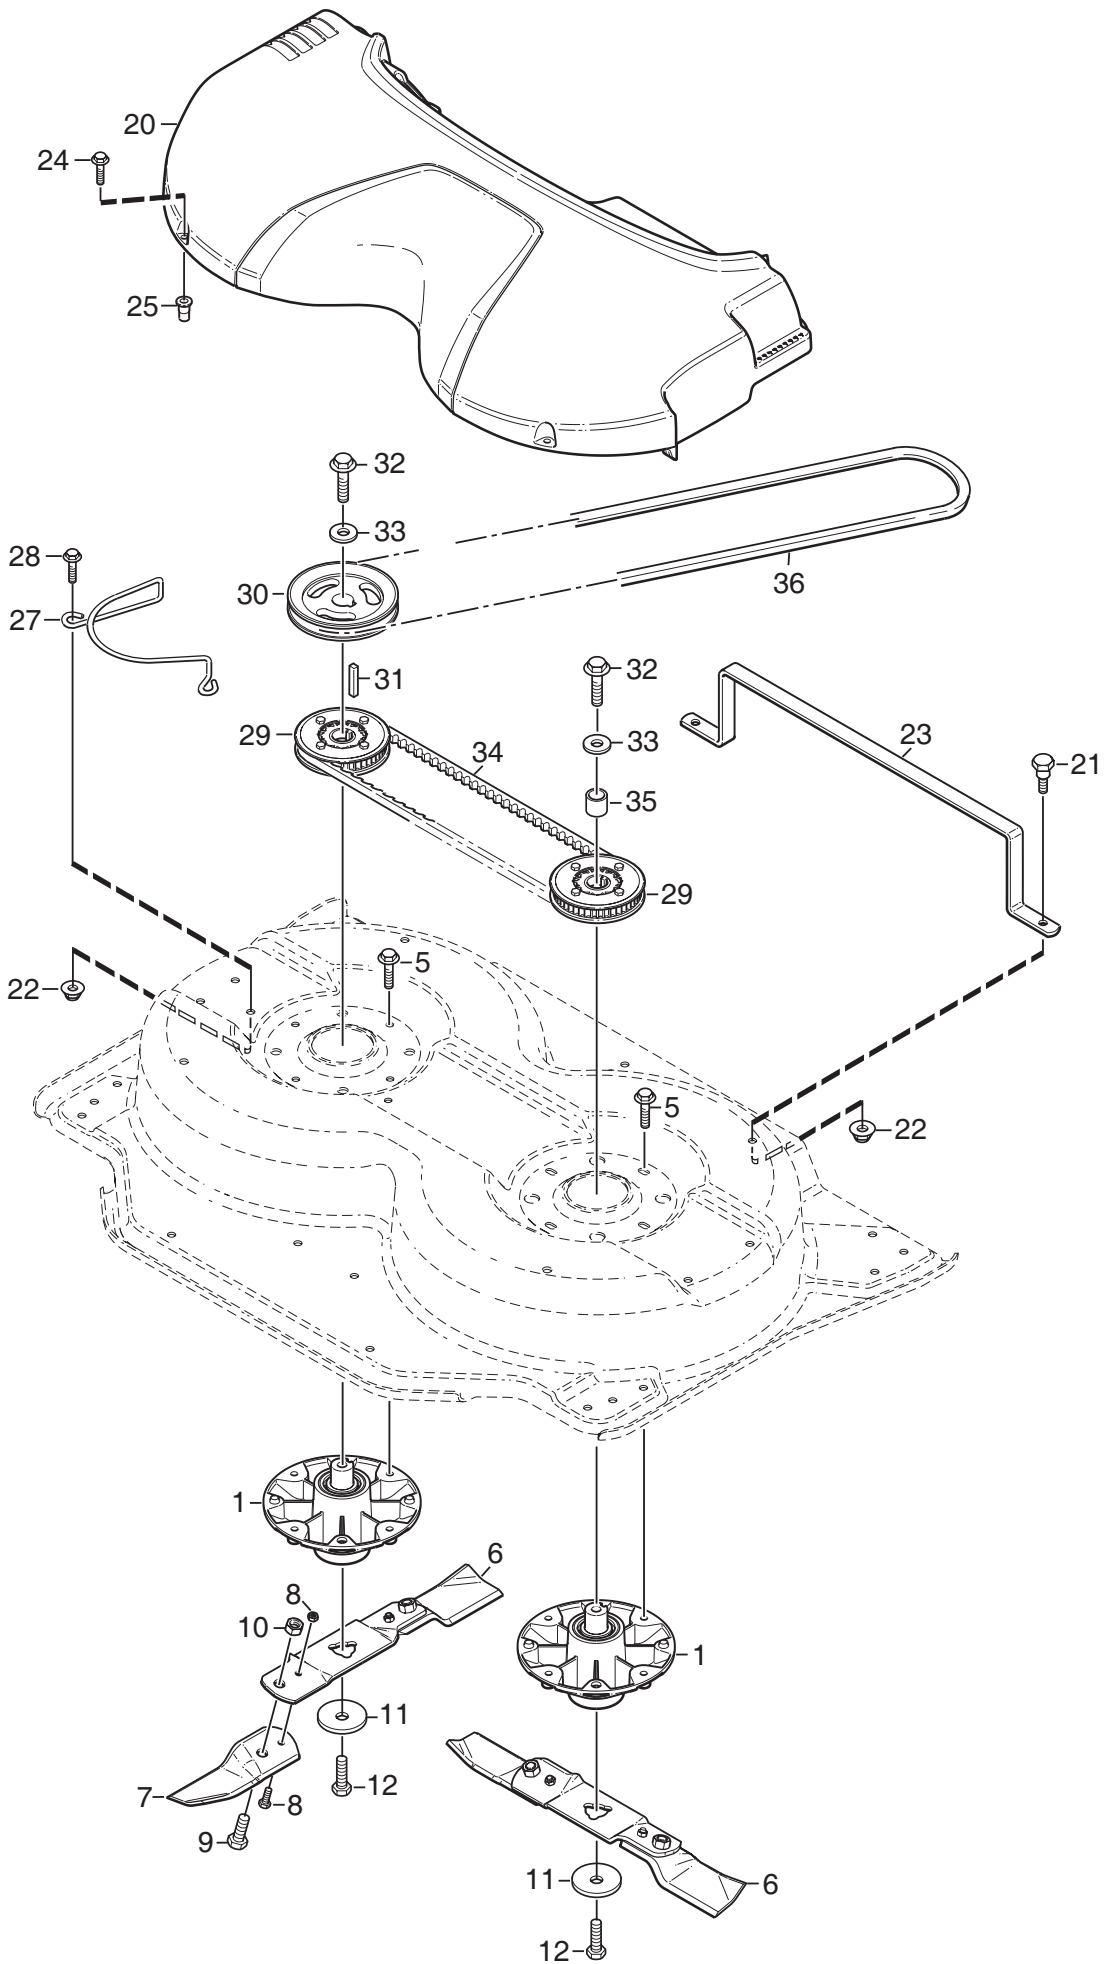

Utgåva Issue 2011-11		Bildnr Picture No 2130A		READY- VILLA KLIPPAGGREGAT 85 COMBI TRANSMISSION		READY- VILLA MOWER DECK 85 COMBI TRANSMISSION		Sida Page 322	
Pos. Fig.	Antal/Quantity				Art nr Part No	Benämning	Description	Sats Kit	Anmärkning Notes
	2960 -14								
1	2				1134-5831-01 Lagerbox kpl.....	Bearing box assy.....			
5	8				9945-0825-16 Skruv	Screw			
6	1				1134-9116-01 Knivbalk kpl	Blade bar assy.....			Sats 2 st/kit of 2 2 knivar/2 blade tips
7	1				1134-9119-01 • Knivsats kpl	• Blade kit			
8	1				1134-9054-01 •• Brytbultsats	•• Shear bolt kit			
9	2				1134-6311-01 •• Bult	•• Bolt.....			7/16" UNF
10	2				1134-6312-01 •• Låsmutter	•• Lock nut			7/16" UNF
11	2				1134-6211-01 Knivbricka.....	Blade washer.....			
12	2				9997-1060-12 Skruv	Screw.....			
20	1				1134-6280-01 Transm.kåpa- grå.....	Transm.cover- grey			
21	2				1134-0240-01 Ansatsskruv	Shoulder screw			
22	4				9739-0831-22 Mutter.....	Nut			
23	1				1134-6423-01 Bygel	Bracket			
24	2				9945-0825-16 Skruv	Screw			
25	2				1134-5595-01 Nitmutter	Riveting nut.....			
27	1				1134-6429-01 Remstyrning.....	Belt guide			
28	2				9959-0820-16 Skruv	Screw			
29	1				1134-9127-01 Kuggremskiva m.nav	Belt pulley w/hub			Sats 2 st/kit of 2 Ø = 154 mm
30	1				1137-0010-01 Remskiva.....	Belt pulley			
31	1				9600-0168-01 Kil	Key			
32	2				9997-1060-12 Skruv	Screw			
33	2				1134-5406-01 Bricka	Washer.....			
34	1				9585-0161-01 Kuggrem.....	Toothed belt			
35	1				1134-5400-04 Distans	Spacer.....			
36	1				1134-9109-01 Drivrem	Drive belt.....			= 9585-0160-01

X