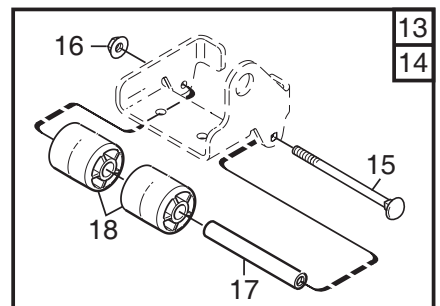

Utgåva Issue 2011- 11		Bildnr Picture No 2132		PARK KLIPPAGGREGAT 95 COMBI REGLAGE		PARK MOWER DECK 95 COMBI CONTROLS		Sida Page 194	
Pos. Fig.	Antal/Quantity			Art nr Part No	Benämning	Description	Sats Kit	Anmärkning Notes	
	2964 -34	2967 -34	2964 -54						
1	1	1		1134-6275-01	Framaxel- gul	Front axle- yellow			
1			1	1134-6275-02	Framaxel- svart	Front axle- black			
2	1	1		1134-6214-01	Fäste fram- vä, gul	Bracket fr- LH, yellow			
2			1	1134-6214-03	Fäste fram- vä, svart	Bracket fr- LH, black			
3	1	1		1134-6214-02	Fäste fram- hö, gul	Bracket fr- RH, yellow			
3			1	1134-6214-04	Fäste fram- hö, svart	Bracket fr- RH, black			
4	4	4	4	9959-0816-16	Skruv	Screw			
5	4	4	4	9739-0831-22	Mutter	Nut			
6	2	2		1134-6278-01	Avbärare- grå	Guide- grey			
6			2	1134-6278-02	Avbärare- svart	Guide- black			
7	2	2	2	1134-4284-01	Hjul	Wheel			
8	4	4	4	1134-4319-01	Lager	Bearing			
9	2	2	2	1134-4318-01	Hylsa	Wheel axle			
10	2	2	2	9897-0813-02	Skruv	Screw			
11	2	2	2	9747-0831-02	Mutter	Lock nut			
12	1	1		1134-6197-01	Bakaxel- gul	Rear axle- yellow			
12			1	1134-6197-02	Bakaxel- svart	Rear axle- black			
13	1	1	1	1134-6282-01	Rulle- vä, m- fäste	Roller- LH, w/bracket		Inkl. pos 15 - 18	
14	1	1	1	1134-6282-02	Rulle- hö, m- fäste	Roller- RH, w/bracket		Inkl. pos 15 - 18	
15	1	1	1	9897-0813-02	• Skruv	• Screw			
16	1	1	1	9739-0831-22	• Mutter	• Nut			
17	1	1	1	1134-4318-01	• Hylsa	• Wheel axle			
18	1	1	1	1134-9126-01	• Rulle	• Roller		Sats 2 st/kit of 2	
19	4	4	4	9959-0816-16	Skruv	Screw			
20	4	4	4	9739-0831-22	Mutter	Nut			
21	2	2	2	1134-6198-01	Pinne	Stud			
22	2	2	2	9699-0104-02	Bricka	Washer			
23	2	2	2	9598-2001-02	Låsnål	Spring pin			
24	2	2	2	9646-0098-22	Nit	Rivet			
25	2	2	2	9675-0012-02	Starlock	Locking washer			
26A	1		1	1134-6249-02	Tryckstång- vä	Push rod- LH			
26B		1		1134-6250-02	Tryckstång- vä	Push rod- LH			
27	1	1	1	1134-6246-02	Tryckstång- hö	Push rod- RH			
28	4	4	4	9675-0015-02	Starlock	Lock washer			
X 29	1		1	1137-0259-01	Höjdinst.segment	Height adj. quadrant			
30	2		2	9959-0816-16	Skruv	Screw			
31	2		2	9739-0831-22	Mutter	Nut			
32	1			1134-6244-01	Höjdinst.spak- grå	Height adj.lever- grey			
32			1	1134-6244-02	Höjdinst.spak- svart	Height adj.lever- bl.			
33	1		1	1134-6254-01	Spärr	Catch			
34	1		1	1134-5444-01	Tryckstång	Push rod			
35	1		1	1134-5445-01	Fjäder	Spring			
36	1		1	1134-5503-01	Handtag	Handle			
37	1		1	9699-0087-02	Planbricka	Flat washer			
38	1		1	1134-3051-01	Spärrknapp	Locking knob			
39	1		1	1134-6286-03	Distans	Spacer			
40	1		1	1134-1565-16	Distans	Spacer			
41	2		2	9646-0105-22	Nit	Rivet			
42	2		2	9672-0006-02	Starlock	Lock washer			
43	1		1	9997-0850-16	Skruv	Screw			
44	1		1	9747-0831-02	Mutter	Lock nut			
45	2	2	2	9699-0028-02	Planbricka	Flat washer			
50		1		1134-6417-01	Ställdon	Actuator			
50A		1		1134-6373-01	• Kolvstångsända	• Rod end			
50B		1		1134-6418-02	• Kabel	• Cable		L = 490 mm	
50C		1		1134-6182-01	• • Hankontakt	• • Male terminal			
51		1		1134-6192-01	Fäste	Bracket			
52		2		9959-0816-16	Skruv	Screw			
53		2		9739-0831-22	Mutter	Nut			
54		2		9646-0098-22	Nit	Rivet			
55		2		9675-0012-02	Starlock	Locking washer