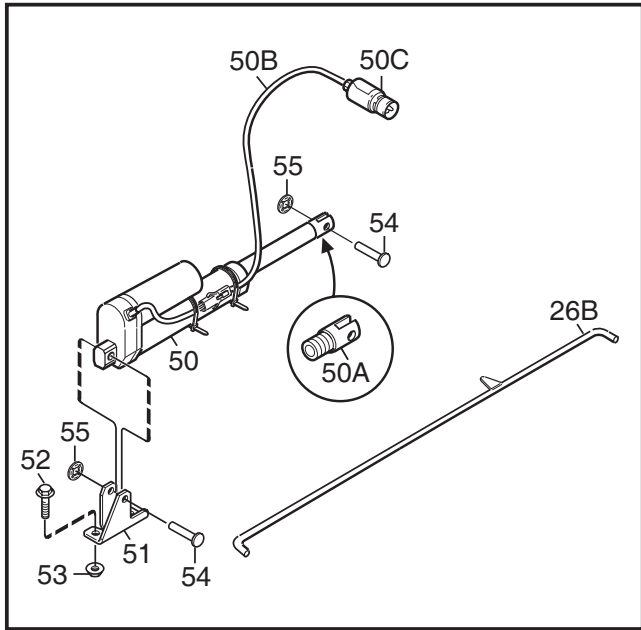

Utgåva Issue 2011- 11		Bildnr Picture No 2132		PARK KLIPPAGGREGAT 95 COMBI REGLAGE		PARK MOWER DECK 95 COMBI CONTROLS		Sida Page 194	
Pos. Fig.	Antal/Quantity			Art nr Part No	Benämning	Description	Sats Kit	Anmärkning Notes	
	2964 -34	2967 -34	2964 -54						
1	1	1		1134-6275-01	Framaxel- gul	Front axle- yellow			
1			1	1134-6275-02	Framaxel- svart	Front axle- black			
2	1	1		1134-6214-01	Fäste fram- vä, gul	Bracket fr- LH, yellow			
2			1	1134-6214-03	Fäste fram- vä, svart	Bracket fr- LH, black			
3	1	1		1134-6214-02	Fäste fram- hö, gul	Bracket fr- RH, yellow			
3			1	1134-6214-04	Fäste fram- hö, svart	Bracket fr- RH, black			
4	4	4	4	9959-0816-16	Skruv	Screw			
5	4	4	4	9739-0831-22	Mutter	Nut			
6	2	2		1134-6278-01	Avbärare- grå	Guide- grey			
6			2	1134-6278-02	Avbärare- svart	Guide- black			
7	2	2	2	1134-4284-01	Hjul	Wheel			
8	4	4	4	1134-4319-01	Lager	Bearing			
9	2	2	2	1134-4318-01	Hylsa	Wheel axle			
10	2	2	2	9897-0813-02	Skruv	Screw			
11	2	2	2	9747-0831-02	Mutter	Lock nut			
12	1	1		1134-6197-01	Bakaxel- gul	Rear axle- yellow			
12			1	1134-6197-02	Bakaxel- svart	Rear axle- black			
13	1	1	1	1134-6282-01	Rulle- vä, m- fäste	Roller- LH, w/bracket		Inkl. pos 15 - 18	
14	1	1	1	1134-6282-02	Rulle- hö, m- fäste	Roller- RH, w/bracket		Inkl. pos 15 - 18	
15	1	1	1	9897-0813-02	• Skruv	• Screw			
16	1	1	1	9739-0831-22	• Mutter	• Nut			
17	1	1	1	1134-4318-01	• Hylsa	• Wheel axle			
18	1	1	1	1134-9126-01	• Rulle	• Roller		Sats 2 st/kit of 2	
19	4	4	4	9959-0816-16	Skruv	Screw			
20	4	4	4	9739-0831-22	Mutter	Nut			
21	2	2	2	1134-6198-01	Pinne	Stud			
22	2	2	2	9699-0104-02	Bricka	Washer			
23	2	2	2	9598-2001-02	Låsnål	Spring pin			
24	2	2	2	9646-0098-22	Nit	Rivet			
25	2	2	2	9675-0012-02	Starlock	Locking washer			
26A	1		1	1134-6249-02	Tryckstång- vä	Push rod- LH			
26B		1		1134-6250-02	Tryckstång- vä	Push rod- LH			
27	1	1	1	1134-6246-02	Tryckstång- hö	Push rod- RH			
28	4	4	4	9675-0015-02	Starlock	Lock washer			
X 29	1		1	1137-0259-01	Höjdinst.segment	Height adj. quadrant			
30	2		2	9959-0816-16	Skruv	Screw			
31	2		2	9739-0831-22	Mutter	Nut			
32	1			1134-6244-01	Höjdinst.spak- grå	Height adj.lever- grey			
32			1	1134-6244-02	Höjdinst.spak- svart	Height adj.lever- bl.			
33	1		1	1134-6254-01	Spärr	Catch			
34	1		1	1134-5444-01	Tryckstång	Push rod			
35	1		1	1134-5445-01	Fjäder	Spring			
36	1		1	1134-5503-01	Handtag	Handle			
37	1		1	9699-0087-02	Planbricka	Flat washer			
38	1		1	1134-3051-01	Spärrknapp	Locking knob			
39	1		1	1134-6286-03	Distans	Spacer			
40	1		1	1134-1565-16	Distans	Spacer			
41	2		2	9646-0105-22	Nit	Rivet			
42	2		2	9672-0006-02	Starlock	Lock washer			
43	1		1	9997-0850-16	Skruv	Screw			
44	1		1	9747-0831-02	Mutter	Lock nut			
45	2	2	2	9699-0028-02	Planbricka	Flat washer			
50		1		1134-6417-01	Ställdon	Actuator			
50A		1		1134-6373-01	• Kolvstångsända	• Rod end			
50B		1		1134-6418-02	• Kabel	• Cable		L = 490 mm	
50C		1		1134-6182-01	• • Hankontakt	• • Male terminal			
51		1		1134-6192-01	Fäste	Bracket			
52		2		9959-0816-16	Skruv	Screw			
53		2		9739-0831-22	Mutter	Nut			
54		2		9646-0098-22	Nit	Rivet			
55		2		9675-0012-02	Starlock	Locking washer