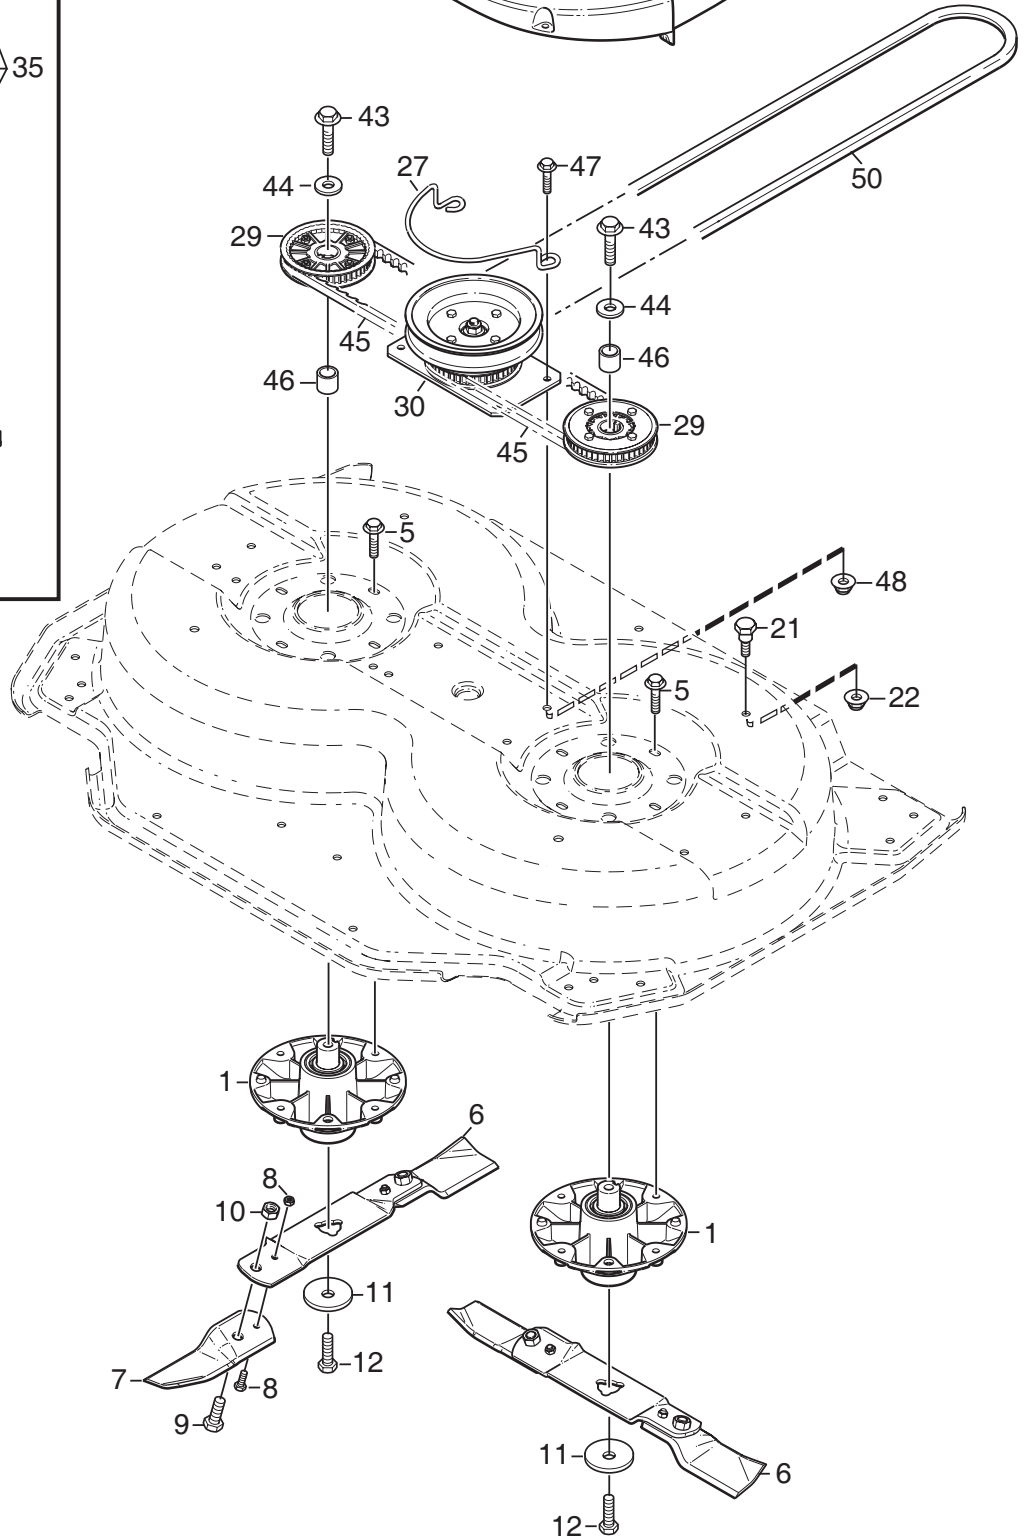

Utgåva Issue 2011-11		Bildnr Picture No 2134B		PARK KLIPPAGGREGAT 95 COMBI TRANSMISSION		PARK MOWER DECK 95 COMBI TRANSMISSION		Sida Page 196	
Pos. Fig.	Antal/Quantity			Art nr Part No	Benämning	Description	Sats Kit	Anmärkning Notes	
	2964 -34 2967 -34	2964 -54							
1	2	2		1134-5831-01	Lagerbox kpl.....	Bearing box assy.....			
5	8	8		9945-0825-16	Skruv.....	Screw.....			
6	1	1		1134-9117-01	Knivbalk kpl.....	Blade bar assy.....		Sats 2 st/kit of 2	
7	1	1		1134-9119-01	• Knivsats kpl.....	• Blade kit.....		2 knivar/2 blade tips	
8	1	1		1134-9054-01	•• Brytbultsats.....	•• Shear bolt kit.....			
9	2	2		1134-6311-01	•• Bult.....	•• Bolt.....		7/16" UNF	
10	2	2		1134-6312-01	•• Låsmutter.....	•• Lock nut.....		7/16" UNF	
11	2	2		1134-6211-01	Knivbricka.....	Blade washer.....			
12	2	2		9997-1060-12	Skruv.....	Screw.....			
20	1			1134-6280-01	Transm.kåpa- grå.....	Transm.cover- grey.....			
20		1		1134-6280-03	Transm.kåpa- grå.....	Transm.cover- grey.....			
21	2	2		1134-0240-01	Ansatsskruv.....	Shoulder screw.....			
22	2	2		9739-0831-22	Mutter.....	Nut.....			
24	2	2		9945-0825-16	Skruv.....	Screw.....			
25	2	2		1134-5595-01	Nitmutter.....	Riveting nut.....			
27	1	1		1134-6431-01	Remstyrning.....	Belt guide.....			
29	1	1		1134-9127-01	Kuggremskiva m.nav.....	Belt pulley w/hub.....		Sats 2 st/kit of 2	
30	1	1		1137-0116-01	Remskiva kpl.....	Belt pulley assy.....		Inkl. pos 31 - 42	
31	1	1		9997-1070-12	• Skruv.....	• Screw.....			
32	1	1		1134-6209-01	• Fästplåt.....	• Bracket.....			
33	1	1		1134-6205-02	• Tapp.....	• Shaft.....			
34	4	4		9747-0631-02	• Låsmutter.....	• Lock nut.....			
35	1	1		1134-9128-02	• Kuggremskiva.....	• Belt pulley.....			
36	4	4		9699-0060-02	• Planbricka.....	• Flat washer.....			
37	1	1		1134-3725-06	• Distans.....	• Spacer.....		H = 1.5 mm	
38	3	3		9549-0019-00	• Kullager.....	• Ball bearing.....			
39	1	1		1137-0013-01	• Remskiva.....	• Belt pulley.....		Ø = 154 mm	
40	4	4		9997-0650-12	• Skruv.....	• Screw.....			
41	1	1		9699-0030-02	• Planbricka.....	• Flat washer.....			
42	1	1		9731-1031-22	• Mutter.....	• Nut.....			
43	2	2		9997-1060-12	Skruv.....	Screw.....			
44	2	2		1134-5406-01	Bricka.....	Washer.....			
45	2	2		9585-0164-01	Kuggrem.....	Toothed belt.....			
46	2	2		1134-5400-04	Distans.....	Spacer.....			
47	4	4		9959-0820-16	Skruv.....	Screw.....			
48	4	4		9739-0831-22	Mutter.....	Nut.....			
50	1	1		1134-9147-01	Drivrem (4WD).....	V- belt (4WD).....		= 9585-0197-01	
50	1			1134-9148-01	Drivrem (2WD).....	V- belt (2WD).....		= 9585-0198-01	

X