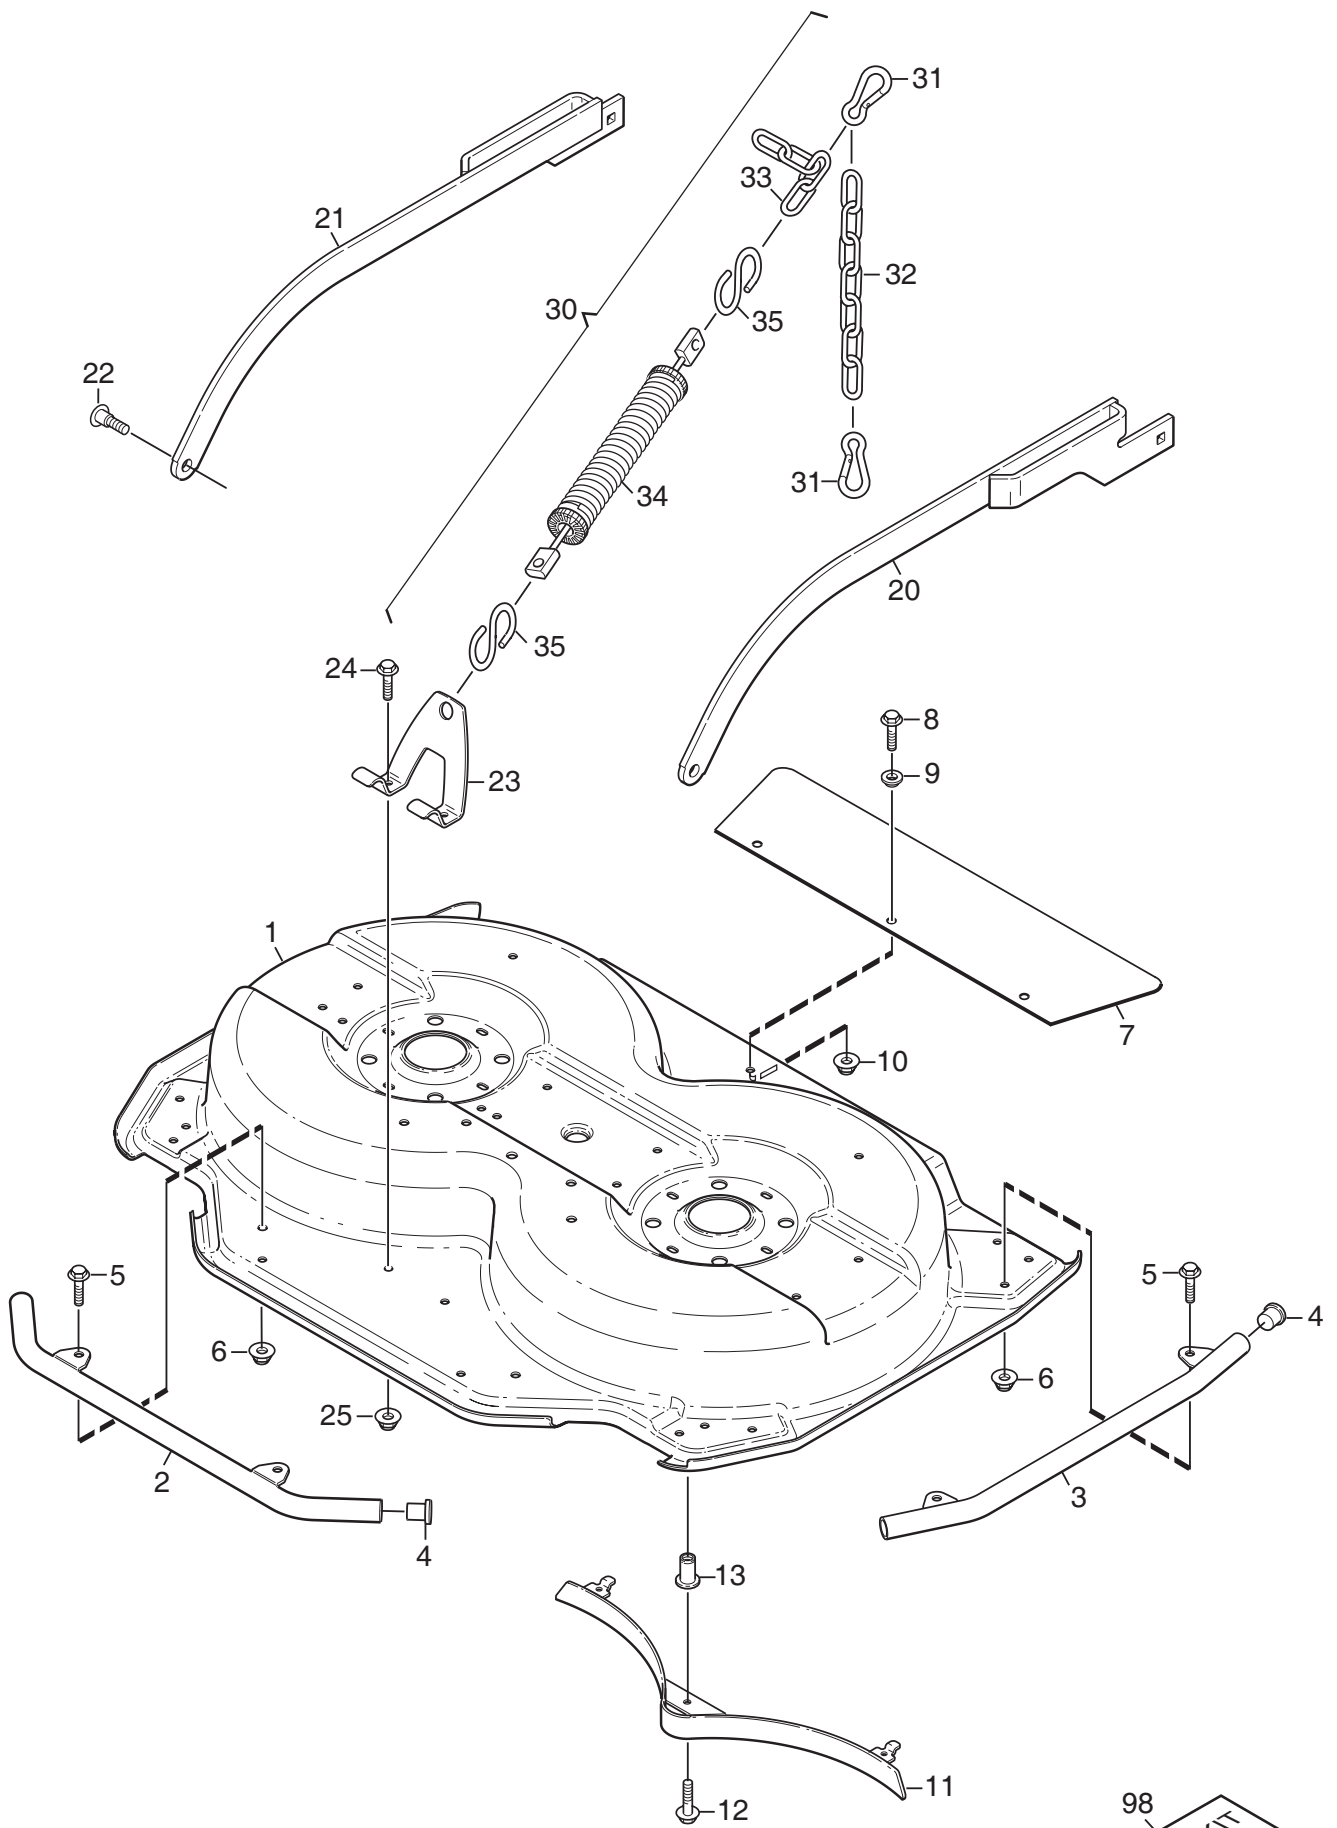

Utgåva Issue 2011- 11		Bildnr Picture No 2214A		PARK KLIPPAGGREGAT 95 COMBI RAM		PARK MOWER DECK 95 COMBI FRAME		Sida Page 192	
Pos. Fig.	Antal/Quantity				Art nr Part No	Benämning	Description	Sats Kit	Anmärkning Notes
	2964 -34	2967 -34	2964 -54						
1	1				1134-6190-01	Kåpa- gul	Casing- yellow		Inkl. pos 13 (3 st) Inkl. pos 13 (3 st)
1		1			1134-6190-03	Kåpa- röd	Casing- red		
2	1				1134-6208-01	Frontskydd- grå	Front guard tube- grey		
2		1			1134-6208-02	Frontskydd- svart	Front guard tube- bl.		
3	2				1134-6222-01	Sidoskydd- grå	Side guard tube- grey		
3		2			1134-6222-02	Sidoskydd- svart	Side guard tube- black		
4		6			9403-0025-70	Ändplugg- svart	End cap- black		
4	6				9403-0025-80	Ändplugg- grå	End cap- grey		
5	6	6			9959-0816-16	Skruv	Screw		
6	6	6			9739-0831-22	Mutter	Nut		
7	1	1			1134-6281-02	Gummiskydd	Rubber guard		
8	3	3			9959-0816-16	Skruv	Screw		
9	3	3			1134-4185-01	Ansatsbricka	Flange washer		
10	3	3			9739-0831-22	Mutter	Nut		
11	1	1			1134-6229-01	Kombiplugg	Mulching plug		
12	1	1			9959-0816-16	Skruv	Screw		
13	3	3			1134-5595-01	• Nitmutter	• Riveting nut		
20	1				1134-6237-03	Aggregatsarm- vä, grå	Deck arm- LH, grey		
20		1			1134-6237-09	Aggregatsarm- vä, sv.	Deck arm- LH, black		
21	1				1134-6237-04	Aggregatsarm- hö, grå	Deck arm- RH, grey		
21		1			1134-6237-10	Aggregatsarm- hö, sv.	Deck arm- RH, black		
22	2	2			1134-6279-01	Ansatsskruv	Shoulder bolt		
23	1				1134-6315-01	Lyftfäste- grå	Lift bracket- grey		
23		1			1134-6315-02	Lyftfäste- svart	Lift bracket- black		
24	2	2			9959-0816-16	Skruv	Screw		
25	2	2			9739-0831-22	Mutter	Nut		
30	1	1			1134-6362-01	Lyftfjäder kpl	Lift spring assy		Inkl. pos 31 - 35
31	2	2			1134-5528-01	• Karbinhake	• Snap hook		
32	1	1			1134-6368-02	• Kedja	• Chain		7 links
33	1	1			1134-6368-01	• Kedja	• Chain		4 links
34	1	1			1134-6365-03	• Lyftfjäder	• Lift spring		
35	2	2			1134-4623-01	• S- krok	• S- hook		
98	1	1			1134-5594-02	Dekalsats	Label kit		
X 99	1				8211-7000-10	Bruksanvisning	Owner's manual		Ej ill/not ill.