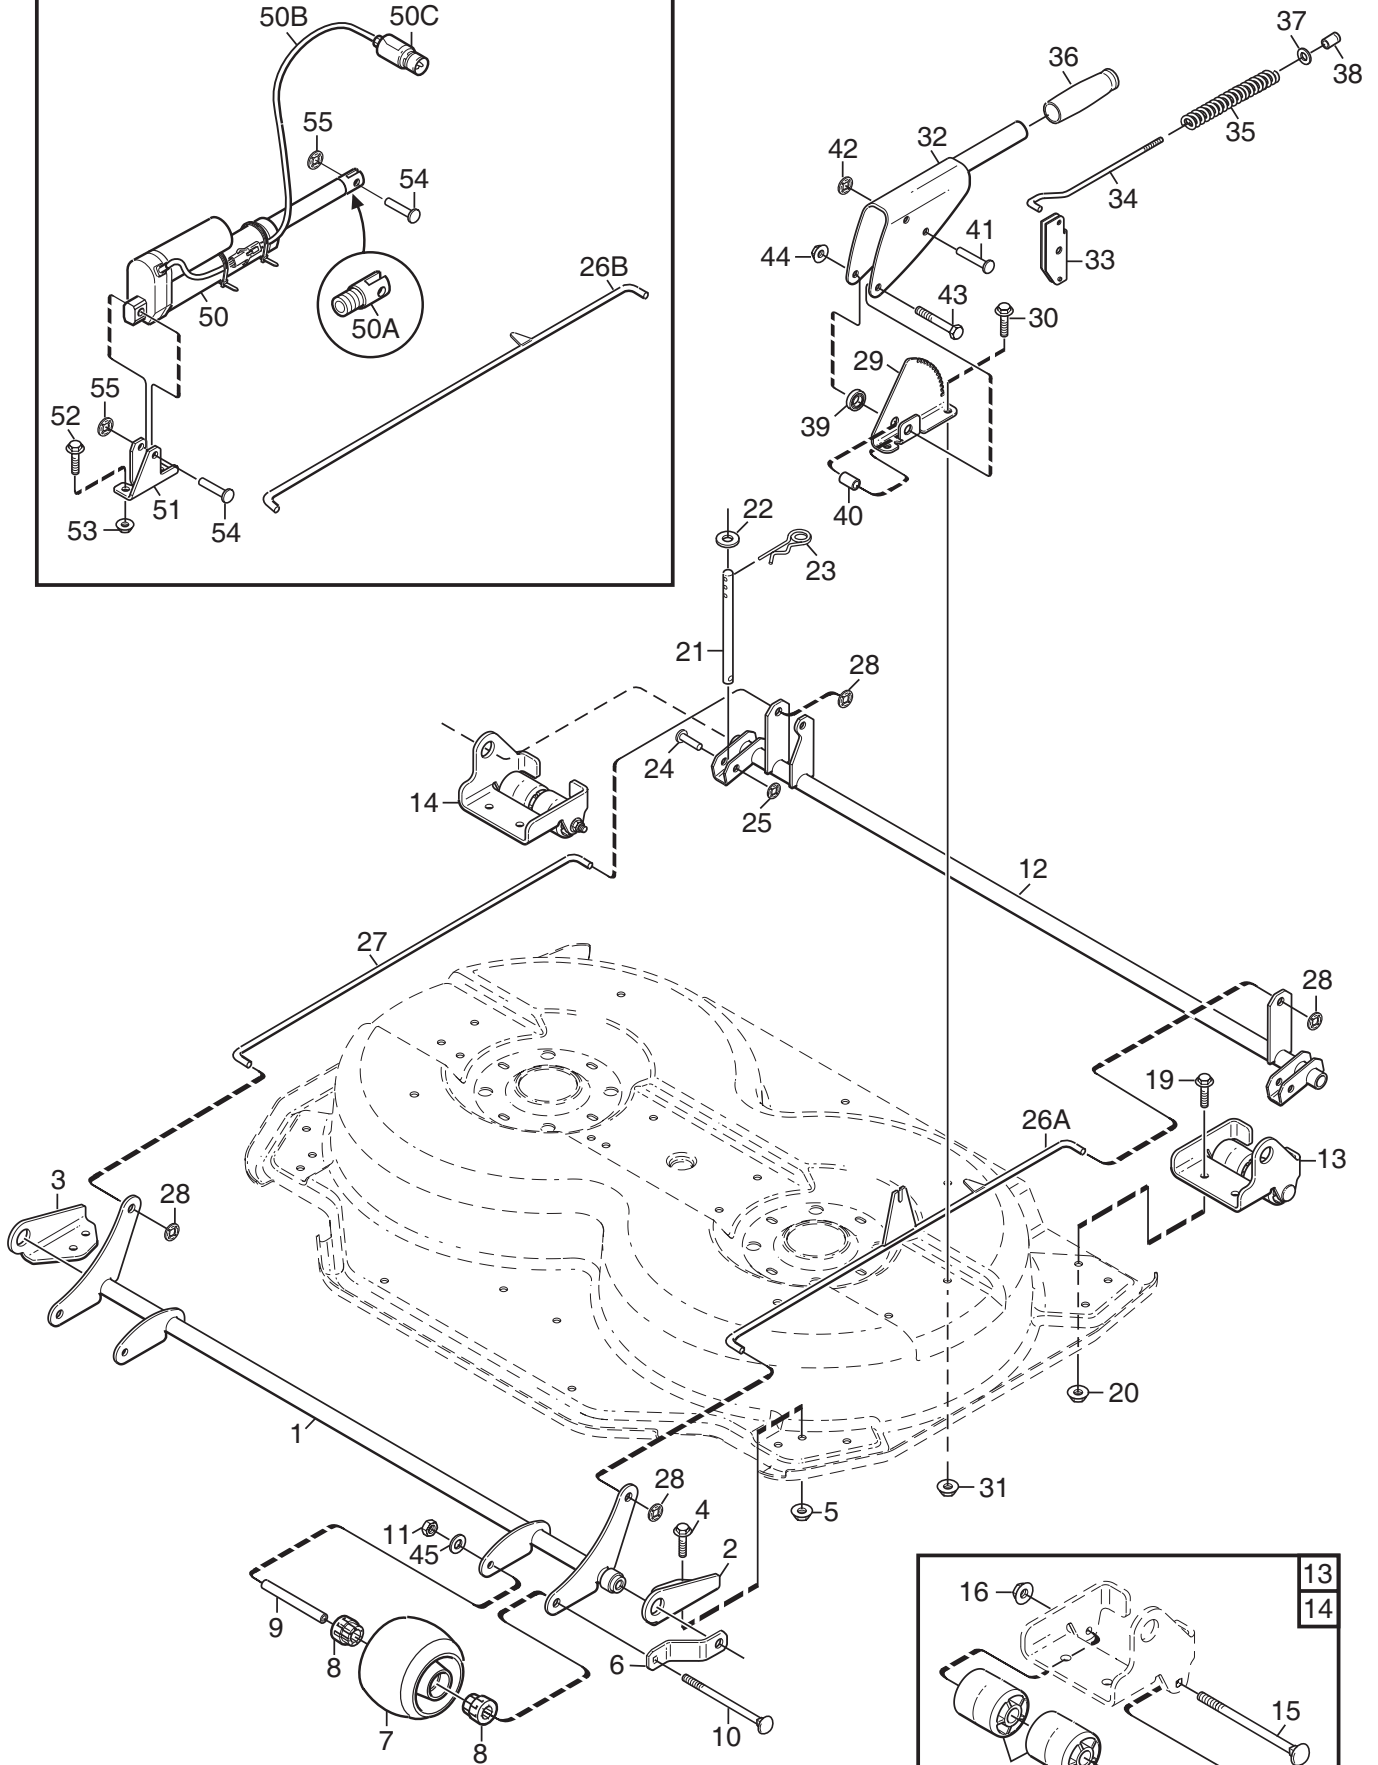

Utgåva Issue 2011- 11		Bildnr Picture No 2132		PARK KLIPPAGGREGAT 95 COMBI REGLAGE		PARK MOWER DECK 95 COMBI CONTROLS		Sida Page 194	
Pos. Fig.	Antal/Quantity			Art nr Part No	Benämning	Description	Sats Kit	Anmärkning Notes	
	2964 -34	2967 -34	2964 -54						
1	1	1		1134-6275-01	Framaxel- gul	Front axle- yellow			
1			1	1134-6275-02	Framaxel- svart	Front axle- black			
2	1	1		1134-6214-01	Fäste fram- vä, gul	Bracket fr- LH, yellow			
2			1	1134-6214-03	Fäste fram- vä, svart	Bracket fr- LH, black			
3	1	1		1134-6214-02	Fäste fram- hö, gul	Bracket fr- RH, yellow			
3			1	1134-6214-04	Fäste fram- hö, svart	Bracket fr- RH, black			
4	4	4	4	9959-0816-16	Skruv	Screw			
5	4	4	4	9739-0831-22	Mutter	Nut			
6	2	2		1134-6278-01	Avbärare- grå	Guide- grey			
6			2	1134-6278-02	Avbärare- svart	Guide- black			
7	2	2	2	1134-4284-01	Hjul	Wheel			
8	4	4	4	1134-4319-01	Lager	Bearing			
9	2	2	2	1134-4318-01	Hylsa	Wheel axle			
10	2	2	2	9897-0813-02	Skruv	Screw			
11	2	2	2	9747-0831-02	Mutter	Lock nut			
12	1	1		1134-6197-01	Bakaxel- gul	Rear axle- yellow			
12			1	1134-6197-02	Bakaxel- svart	Rear axle- black			
13	1	1	1	1134-6282-01	Rulle- vä, m- fäste	Roller- LH, w/bracket		Inkl. pos 15 - 18	
14	1	1	1	1134-6282-02	Rulle- hö, m- fäste	Roller- RH, w/bracket		Inkl. pos 15 - 18	
15	1	1	1	9897-0813-02	• Skruv	• Screw			
16	1	1	1	9739-0831-22	• Mutter	• Nut			
17	1	1	1	1134-4318-01	• Hylsa	• Wheel axle			
18	1	1	1	1134-9126-01	• Rulle	• Roller		Sats 2 st/kit of 2	
19	4	4	4	9959-0816-16	Skruv	Screw			
20	4	4	4	9739-0831-22	Mutter	Nut			
21	2	2	2	1134-6198-01	Pinne	Stud			
22	2	2	2	9699-0104-02	Bricka	Washer			
23	2	2	2	9598-2001-02	Låsnål	Spring pin			
24	2	2	2	9646-0098-22	Nit	Rivet			
25	2	2	2	9675-0012-02	Starlock	Locking washer			
26A	1		1	1134-6249-02	Tryckstång- vä	Push rod- LH			
26B		1		1134-6250-02	Tryckstång- vä	Push rod- LH			
27	1	1	1	1134-6246-02	Tryckstång- hö	Push rod- RH			
28	4	4	4	9675-0015-02	Starlock	Lock washer			
X 29	1		1	1137-0259-01	Höjdinst.segment	Height adj. quadrant			
30	2		2	9959-0816-16	Skruv	Screw			
31	2		2	9739-0831-22	Mutter	Nut			
32	1			1134-6244-01	Höjdinst.spak- grå	Height adj.lever- grey			
32			1	1134-6244-02	Höjdinst.spak- svart	Height adj.lever- bl.			
33	1		1	1134-6254-01	Spärr	Catch			
34	1		1	1134-5444-01	Tryckstång	Push rod			
35	1		1	1134-5445-01	Fjäder	Spring			
36	1		1	1134-5503-01	Handtag	Handle			
37	1		1	9699-0087-02	Planbricka	Flat washer			
38	1		1	1134-3051-01	Spärrknapp	Locking knob			
39	1		1	1134-6286-03	Distans	Spacer			
40	1		1	1134-1565-16	Distans	Spacer			
41	2		2	9646-0105-22	Nit	Rivet			
42	2		2	9672-0006-02	Starlock	Lock washer			
43	1		1	9997-0850-16	Skruv	Screw			
44	1		1	9747-0831-02	Mutter	Lock nut			
45	2	2	2	9699-0028-02	Planbricka	Flat washer			
50		1		1134-6417-01	Ställdon	Actuator			
50A		1		1134-6373-01	• Kolvstångsända	• Rod end			
50B		1		1134-6418-02	• Kabel	• Cable		L = 490 mm	
50C		1		1134-6182-01	• • Hankontakt	• • Male terminal			
51		1		1134-6192-01	Fäste	Bracket			
52		2		9959-0816-16	Skruv	Screw			
53		2		9739-0831-22	Mutter	Nut			
54		2		9646-0098-22	Nit	Rivet			
55		2		9675-0012-02	Starlock	Locking washer