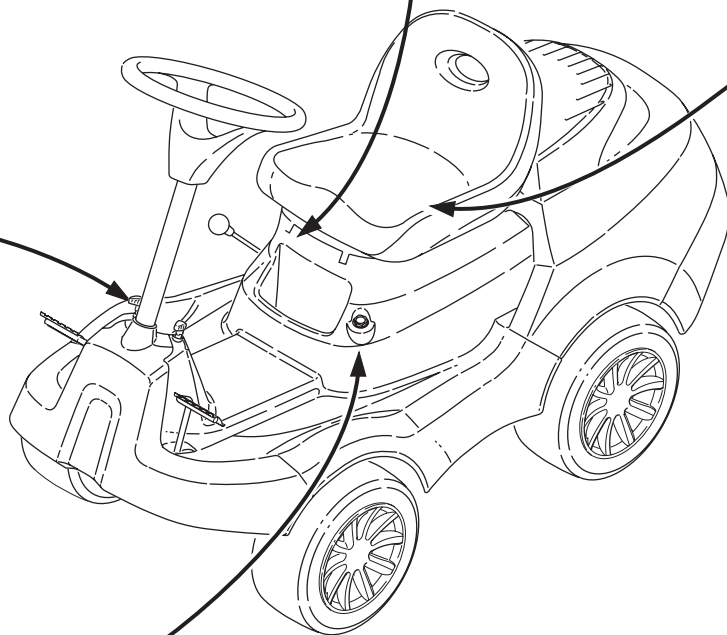

Utgåva Issue		Bildnr Picture No		PRIMO MONTERINGSDETALJER		PRIMO ASSEMBLY PARTS		Sida Page	
2011- 11		2309B						234	
Pos. Fig.	Antal/Quantity				Art nr Part No	Benämning	Description	Sats Kit	Anmärkning Notes
	2411 -13 -33								
	1	1			9595-0262-00	Spännstift	Locating pin		
	2	1			9699-0103-02	Shims	Flat washer		0.5 mm
	3	1			9699-0114-02	Shims	Flat washer		1.0 mm
	4	1			1134-4734-01	Tändningsnyckel	Ignition key		
	5	1			1134-6125-01	Tändningsnyckel	Ignition key		
	6	1			1134-6113-01	Batteriskruvar	Battery screws		
	7	4			9959-0820-16	Skruv	Screw		
X	21	1			8211-0027-10	Bruksanvisning	Owner's manual		
X	21	1			8211-0701-10	Säkerhetsföreskrifter	Safety regulations