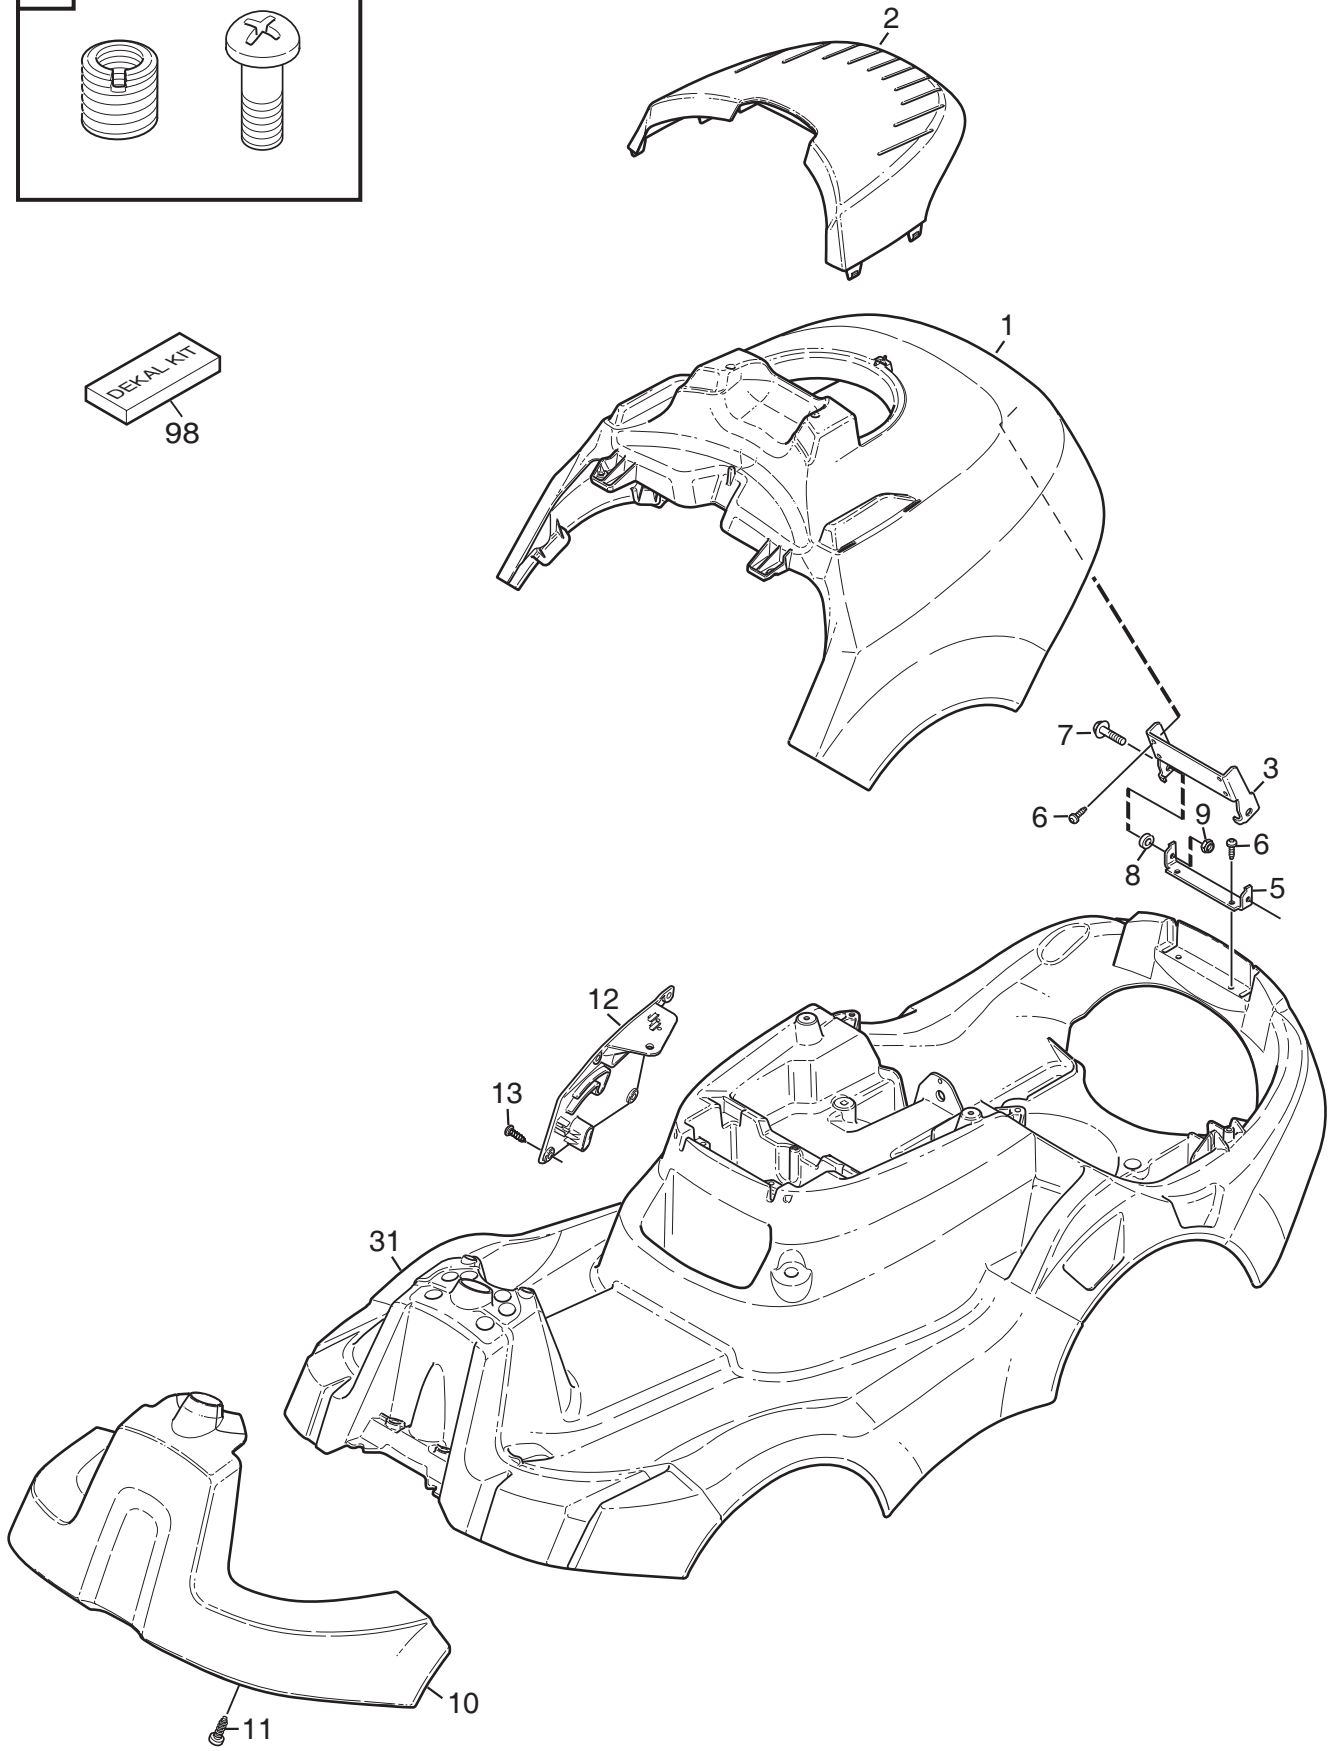

Genuine Spare Parts

www.stiga.com

PRIMO Model Year 2011

includes:

13-2411-13 Primo

13-2411-33 Primo

- Use GLOBAL GARDEN PRODUCT Genuine Spare Parts specified in the parts list for repair and/or replacement.
- The contents described in the parts list may change due to improvement.
- The drawings of the spare parts are only indicative and might not represent the part in question exactly.
- The indications "right" - "left" - "front" - "rear" refer to the position of the operator when using the machine.
- When placing orders of parts for repair and/or replacement, make sure that the illustrated parts list is the one applying to the machine's year of manufacture, as shown on the identification plate attached to the machine.

Utgåva Issue		Bildnr Picture No		PRIMO MONTERINGSDETALJER		PRIMO ASSEMBLY PARTS		Sida Page	
2011- 11		2309B						234	
Pos. Fig.	Antal/Quantity				Art nr Part No	Benämning	Description	Sats Kit	Anmärkning Notes
	2411 -13 -33								
	1	1			9595-0262-00	Spännstift	Locating pin		
	2	1			9699-0103-02	Shims	Flat washer		0.5 mm
	3	1			9699-0114-02	Shims	Flat washer		1.0 mm
	4	1			1134-4734-01	Tändningsnyckel	Ignition key		
	5	1			1134-6125-01	Tändningsnyckel	Ignition key		
	6	1			1134-6113-01	Batteriskruvar	Battery screws		
	7	4			9959-0820-16	Skruv	Screw		
X	21	1			8211-0027-10	Bruksanvisning	Owner's manual		
X	21	1			8211-0701-10	Säkerhetsföreskrifter	Safety regulations		