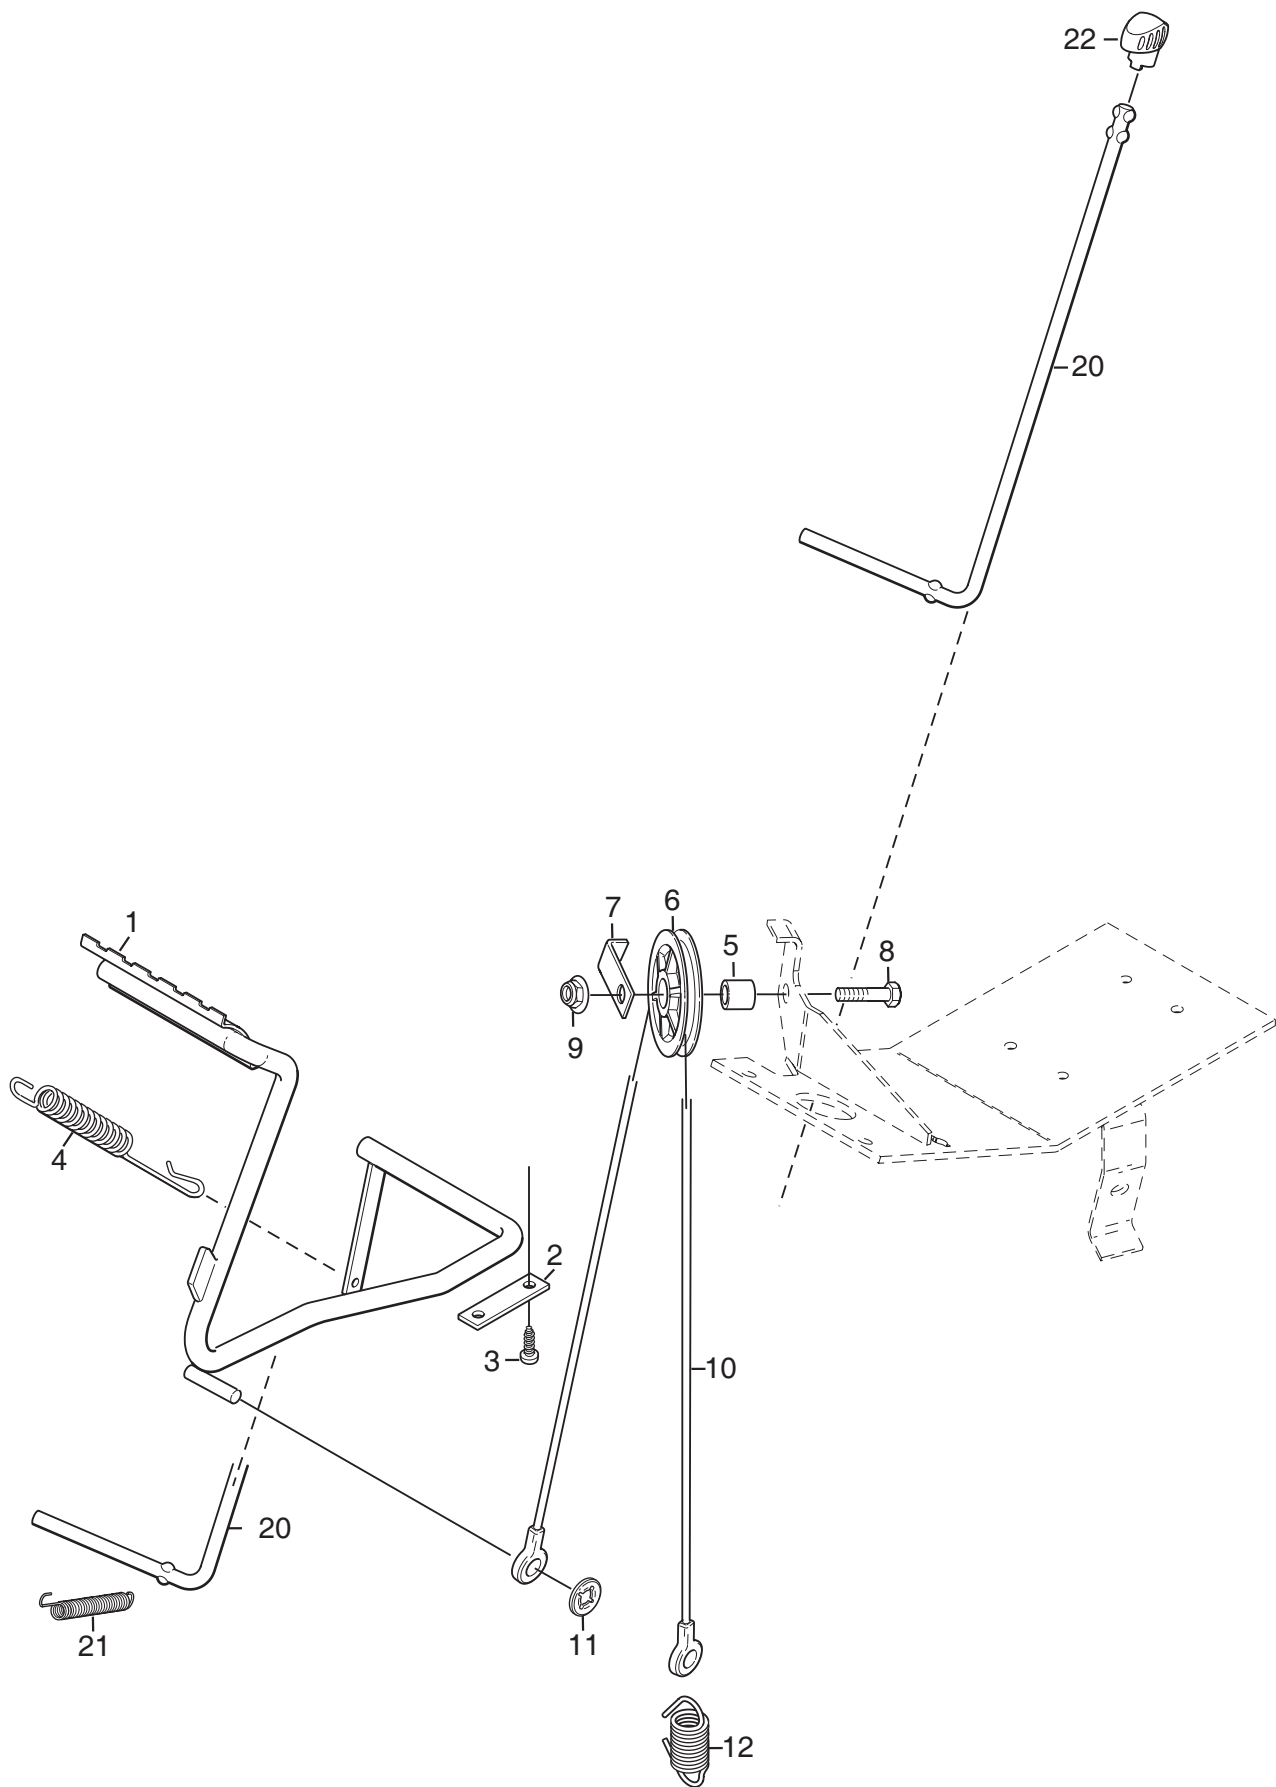

Utgåva Issue		Bildnr Picture No		PRIMO AGGREGATSLYFT		PRIMO MOWER DECK LIFT		Sida Page	
2011-11		2316						240	
Pos. Fig.	Antal/Quantity				Art nr Part No	Benämning	Description	Sats Kit	Anmärkning Notes
	2411	-13	-33						
1	1				1134-7727-01	Lyftpedal.....	Lift pedal.....		Sats 2 st/kit of 2
2	2				1134-6527-01	Överfall.....	Clamp.....		
3	5				9838-8822-19	Skruv.....	Screw.....		
4	1				4231-0013-00	Fjäder.....	Spring.....		
5	1				1134-0041-01	Linhjulshylsa.....	Bushing.....		
6	1				1134-9025-01	Linhjul-sats.....	Steering pulley-kit.....		
7	1				1134-0046-00	Linhållare.....	Wire clamp.....		
8	1				9997-1040-16	Skruv.....	Screw.....		
9	1				9739-1031-22	Mutter.....	Nut.....		
10	1				1134-6565-01	Lyftwire.....	Lift wire.....		
11	1				9675-0012-02	Starlock.....	Locking washer.....		
12	1				1134-6536-01	Fjäder.....	Spring.....		
20	1				1134-6526-01	Pedalspär.....	Pedal catch.....		
21	1				1131-1497-01	Fjäder.....	Spring.....		
22	1				1134-6552-01	Spärrknopp.....	Catch button.....