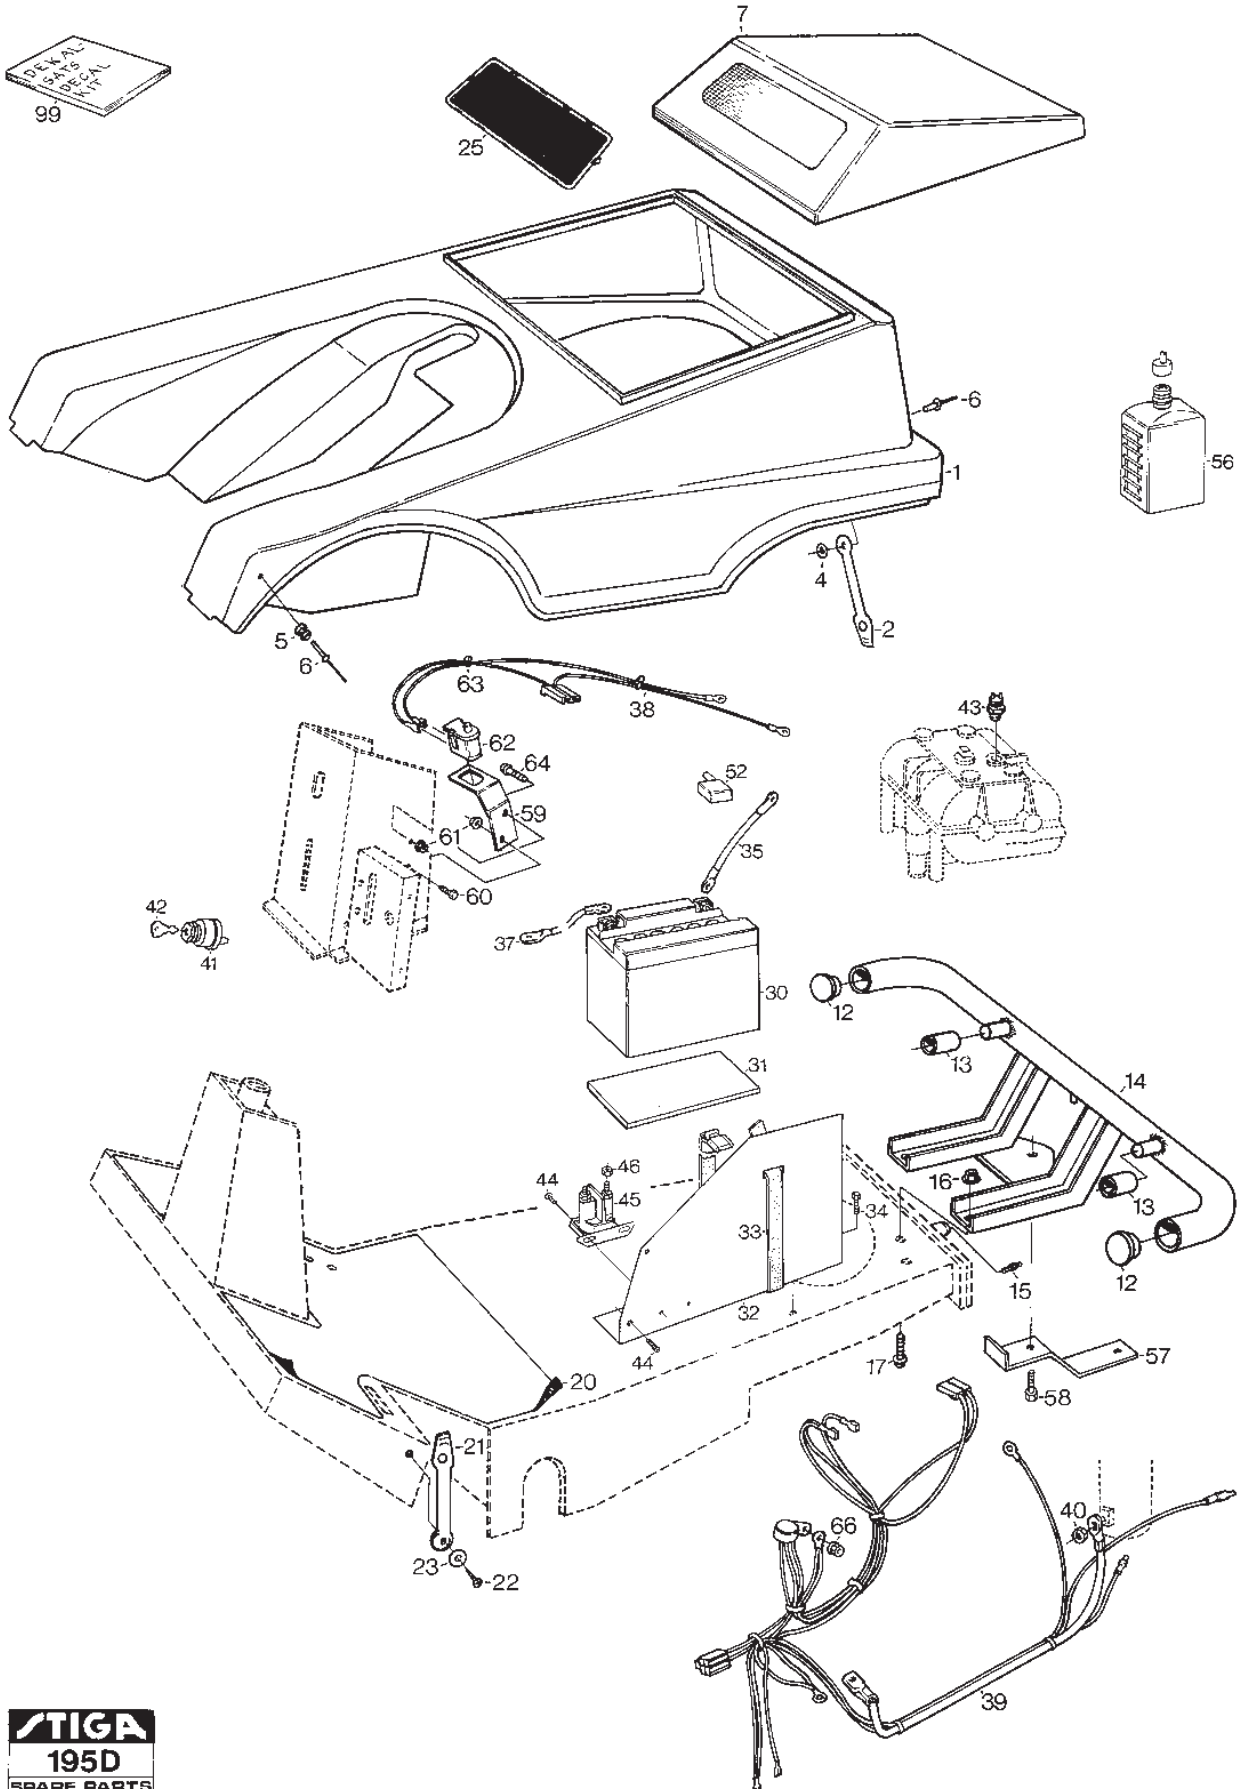

Utgåva Issue 37 - 2014		Chassi Elsystem		Chassis Electrical System	
Pos. Fig.	Antal Q.ty	Art nr Part No	Benämning	Description	Anmärkning Notes
35	1	1131-1455-00	Batterikabel (-)	Battery Cable (-)	Minus
37	1	1134-0234-01	Batterikabel (+)	Battery Cable (+)	Plus
14	1	1134-1595-02	Stötfångare Kpl	Tube	
13	2	1134-1643-01	Gummislang	Rubberhose	
41	1	1134-1814-01	Tändningslås Kpl Service	Starter Switch Assy.	
32	1	1134-1922-01	Batteriplatta	Battery Plate	
1	1	1134-1963-05	Motorhuv kpl	Engine casing assy	
25	1	1134-2267-01	Gallerinsats Villa	Guarding Net	
52	1	1134-2310-01	Batteriskydd	Guard Cap (+)	
31	1	1134-2333-01	Batteriunderlägg	Battery Pad	
42	1	1134-2848-01	Tändningsnyckel	Ignition Key	
41B	1	1134-2852-01	Mutter	Nut	
41A	1	1134-2853-01	Bricka	Washer	
7	1	1134-2855-01	Motor kåpa-svart	Engine Cover (Black)	
45	1	1134-2962-01	Solenoid Kpl Service	Solenoid	
62	1	1134-3156-02	Brytare (grå)	Switch	
59	1	1134-3251-02	Fäste	Bracket	
20	1	1134-3536-01	Durkmatta Villa	Floor Mat	
99	1	1134-3557-01	Dekalsats	Label Kit	
39	1	1134-3621-01	Kabelhärva	Harness	2841,2855,2858
21	1	1134-9028-01	Gummistropp (3 St)	Rubber Strap (3 Pcs)	
56	1	1134-3300-01	Batterisyra	Battery Acid	2 x 0.85 liter
33	1	9400-0064-02	Batterihållare	Battery Holder	
30	1	9400-0086-00	Batteri	Battery	
43	1	9400-0105-01	Brytare	Switch	
12	2	9403-0015-70	Plugg	Plug	
5	2	9405-0029-00	Knopp	Knob	
15	1	9501-0500-00	Smörkopp Kort Rak	Grease Dispenser	
6	3	9632-0516-00	Popnit Tap/D/Bs 416 Gf9.5	Pop Rivet	
4	1	9699-0054-02	Bricka	Washer	
23	2	9699-0087-02	Bricka	Washer	
61	2	9739-0631-22	Mutter | Strålkastare	Nut | Working lamp	
16	2	9739-0831-22	Mutter	Nut	
66	1	9747-0631-02	Mutter | Låsmutter	Nut	
46	2	9794-5131-02	Mutter	Nut	
40	1	9795-3531-02	Mutter	Nut	
44	4	9849-8009-16	Skruv	Screw	
22	2	9849-8013-16	Skruv	Screw	
34	1	9942-0612-16	Skruv	Screw	
60	1	9959-0612-16	Skruv	Screw	
64	1	9959-0620-16	Skruv	Screw	
17	2	9959-0816-16	Skruv	Screw