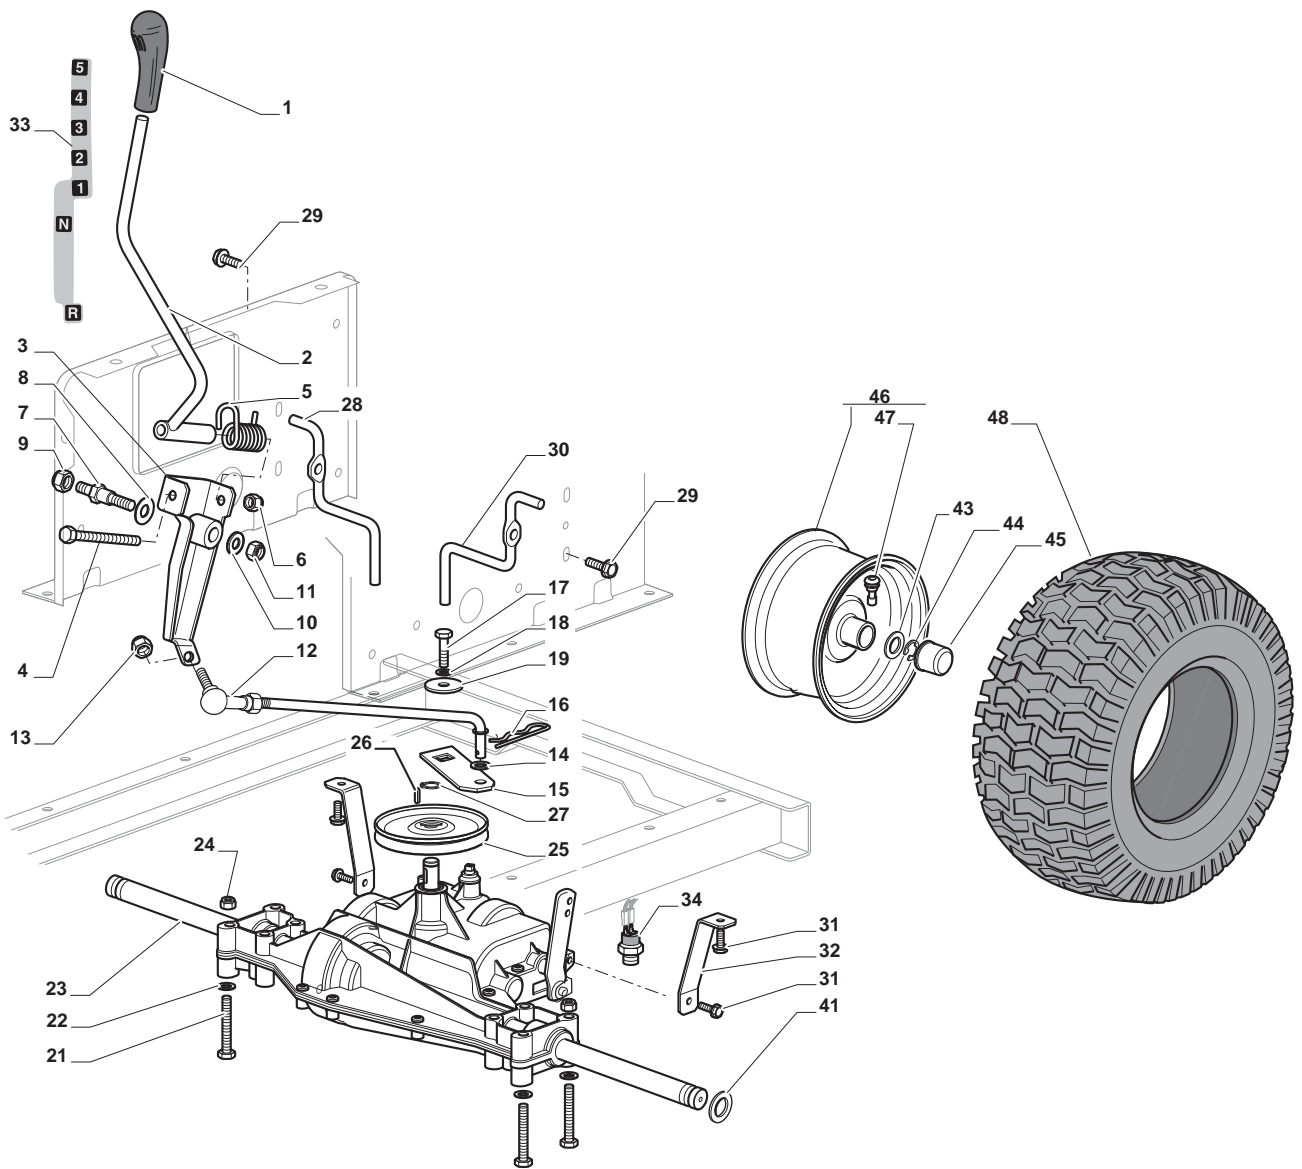

Transmission PEERLESS				
POS	CODE	Q.TY	DESCRIPTION	NOTES
1	325394532/0	1	Knob	
2	382318233/0	1	Lever	
3	382774259/0	1	Clamp	
4	112692050/0	1	Screw	
5	125430226/0	1	Spring	
6	112155000/0	1	Nut	
7	125510035/0	1	Pin	
8	322672151/0	1	Antifriction Washer	
9	112293201/0	1	Nut	
10	112523060/0	1	Washer	
11	112155010/0	1	Nut	
12	382000567/0	1	Rod	
13	112154210/0	1	Nut	
14	112521340/0	1	Washer	
15	325318235/0	1	Lever	
16	112141418/0	1	Cotter Pin	
17	112735520/0	1	Screw	
18	112540040/0	1	Washer	
19	322680009/0	1	Washer	
21	112691600/0	4	Screw	
22	112521350/0	4	Washer	
23	118400910/2	1	Transmission	
24	112155000/0	4	Nut	
25	182601509/0	1	Pulley	
26	112139430/0	1	Key	
27	112608950/0	1	Seeger	
28	125270329/0	1	Belt Guide	
29	112735599/0	2	Screw	
30	125270330/0	1	Belt Guide	
31	125943009/0	4	Screw	
32	325785315/0	2	Support	
33	114363451/0	1	Label	
34	119410608/1	1	Neutral Switch	
41	125670005/2	2	Washer	
43	125670005/1	6	Washer	
44	112001010/0	2	Benzing Ring	
45	322110233/0	2	Hub Cover	
46	382000597/0	2	Rimm	
47	125950000/0	2	Valve	
48	125590015/0	2	Tyre