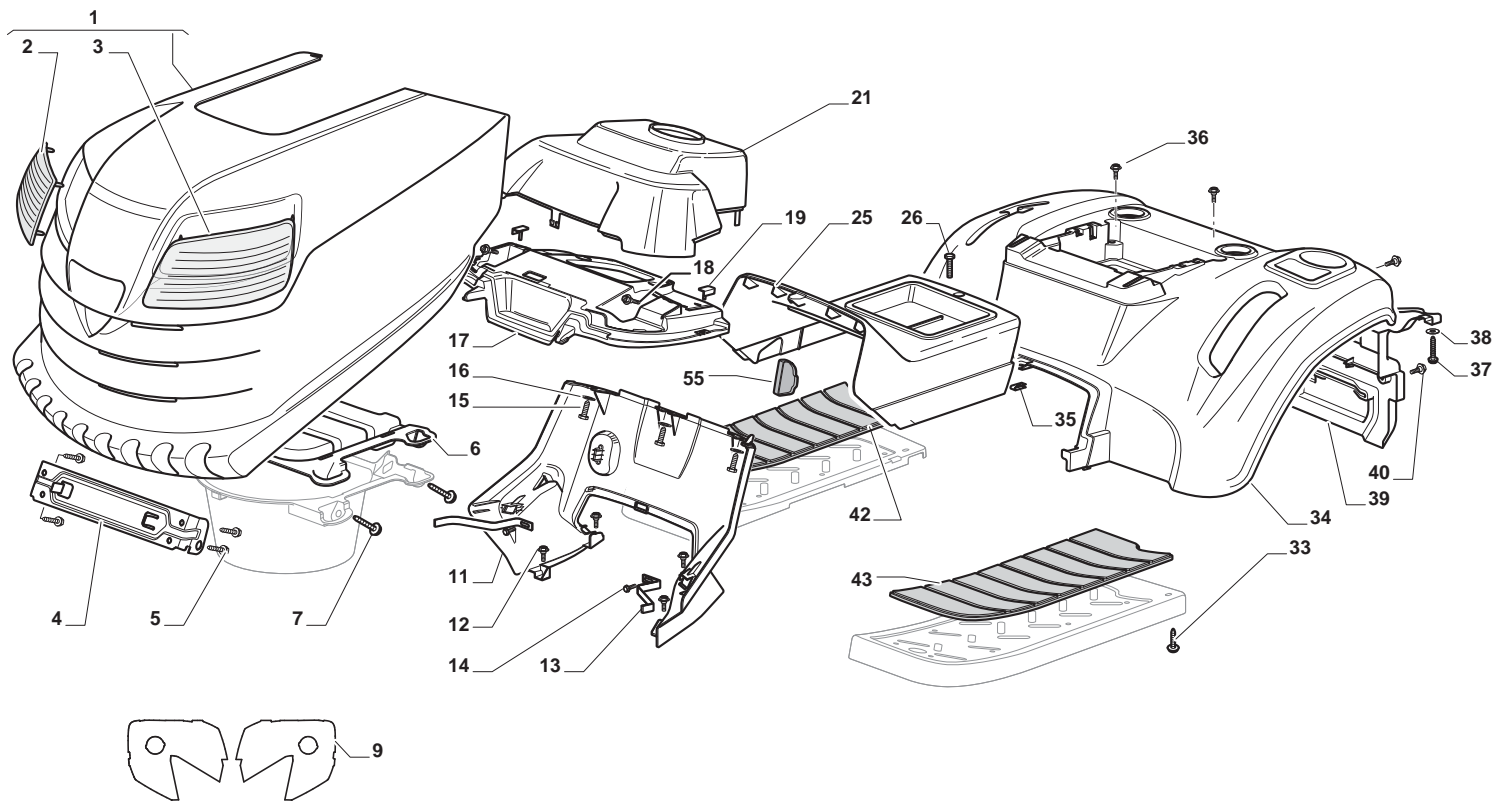

THIS INFORMATION IS NOT INTENDED FOR SALE OR RESALE, AND THIS NOTICE MUST REMAIN ON ALL COPIES.

www.ggp-group.com

Engineered to amaze you

| Chassis | | | | |
|---------|-------------|------|-------------------------|-------|
| POS | CODE | Q.TY | DESCRIPTION | NOTES |
| 1 | 124487998/0 | 1 | Cotter Pin | |
| 2 | 125510079/1 | 2 | Pin | |
| 3 | 112155000/0 | 2 | Nut | |
| 4 | 112735599/0 | 2 | Screw | |
| 5 | 325547225/0 | 1 | Right Plate | |
| 6 | 325547227/0 | 1 | Left Plate | |
| 11 | 382785169/1 | 1 | Steering Column Support | |
| 12 | 125943009/0 | 4 | Screw | |
| 13 | 325785331/1 | 1 | Right Seat Support | |
| 14 | 325785333/1 | 1 | Left Seat Support | |
| 15 | 125943009/0 | 6 | Screw | |
| 16 | 382785179/0 | 1 | Footboard Support | |
| 17 | 125943009/0 | 2 | Screw | |
| 18 | 125943009/0 | 2 | Screw | |
| 19 | 112728686/0 | 2 | Screw | |
| 20 | 325500041/1 | 1 | Right Footboard | |
| 21 | 325500043/1 | 1 | Left Footboard | |
| 22 | 112735599/0 | 2 | Screw | |
| 25 | 112293201/0 | 2 | Nut | |
| 26 | 325820109/1 | 1 | Seat Support | |
| 27 | 125160048/0 | 2 | Spacer | |
| 28 | 125430263/0 | 2 | Spring | |
| 29 | 325785379/1 | 1 | Support | |
| 30 | 325820111/1 | 1 | Switch Comand Cross | |
| 31 | 125430264/0 | 2 | Spring | |
| 32 | 112521350/0 | 2 | Washer | |
| 33 | 112691400/0 | 2 | Screw | |
| 34 | 325122002/0 | 2 | Hood | |
| 35 | 382547061/0 | 1 | Plate | |
| 36 | 122524970/2 | 2 | Fulcrum Pin | |
| 37 | 382820151/0 | 1 | Seat Support | |
| 38 | 112155010/0 | 2 | Nut | |
| 39 | 118203854/0 | 2 | Screw | |
| 40 | 125943009/0 | 4 | Screw | |