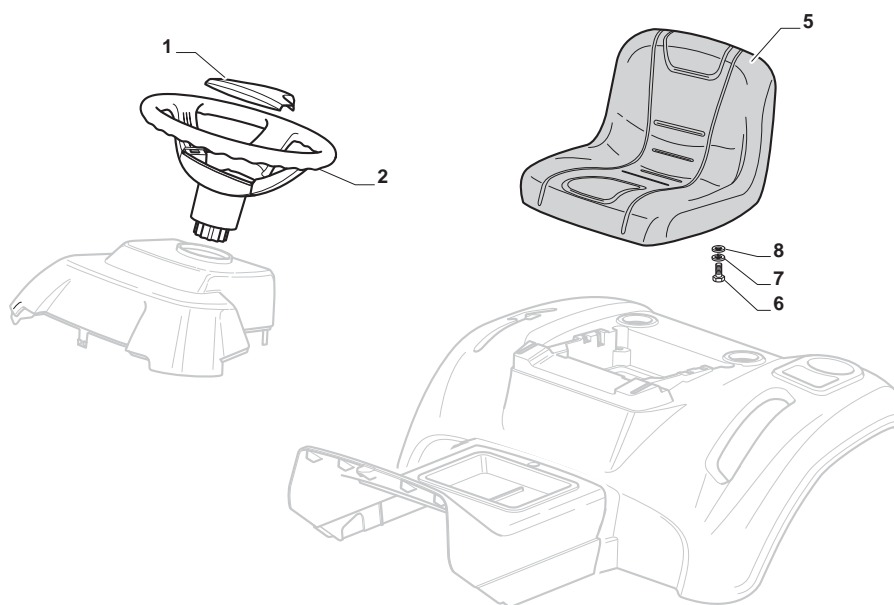

Seat & Steering Wheel				
POS	CODE	Q.TY	DESCRIPTION	NOTES
1	325580503/0	1	Steering Plate	
2	325961219/0	1	Steering Wheel	
5	125722472/0	1	Seat	
6	112792611/0	4	Screw	
7	112540260/0	4	Grower	
8	112523060/0	4	Washer