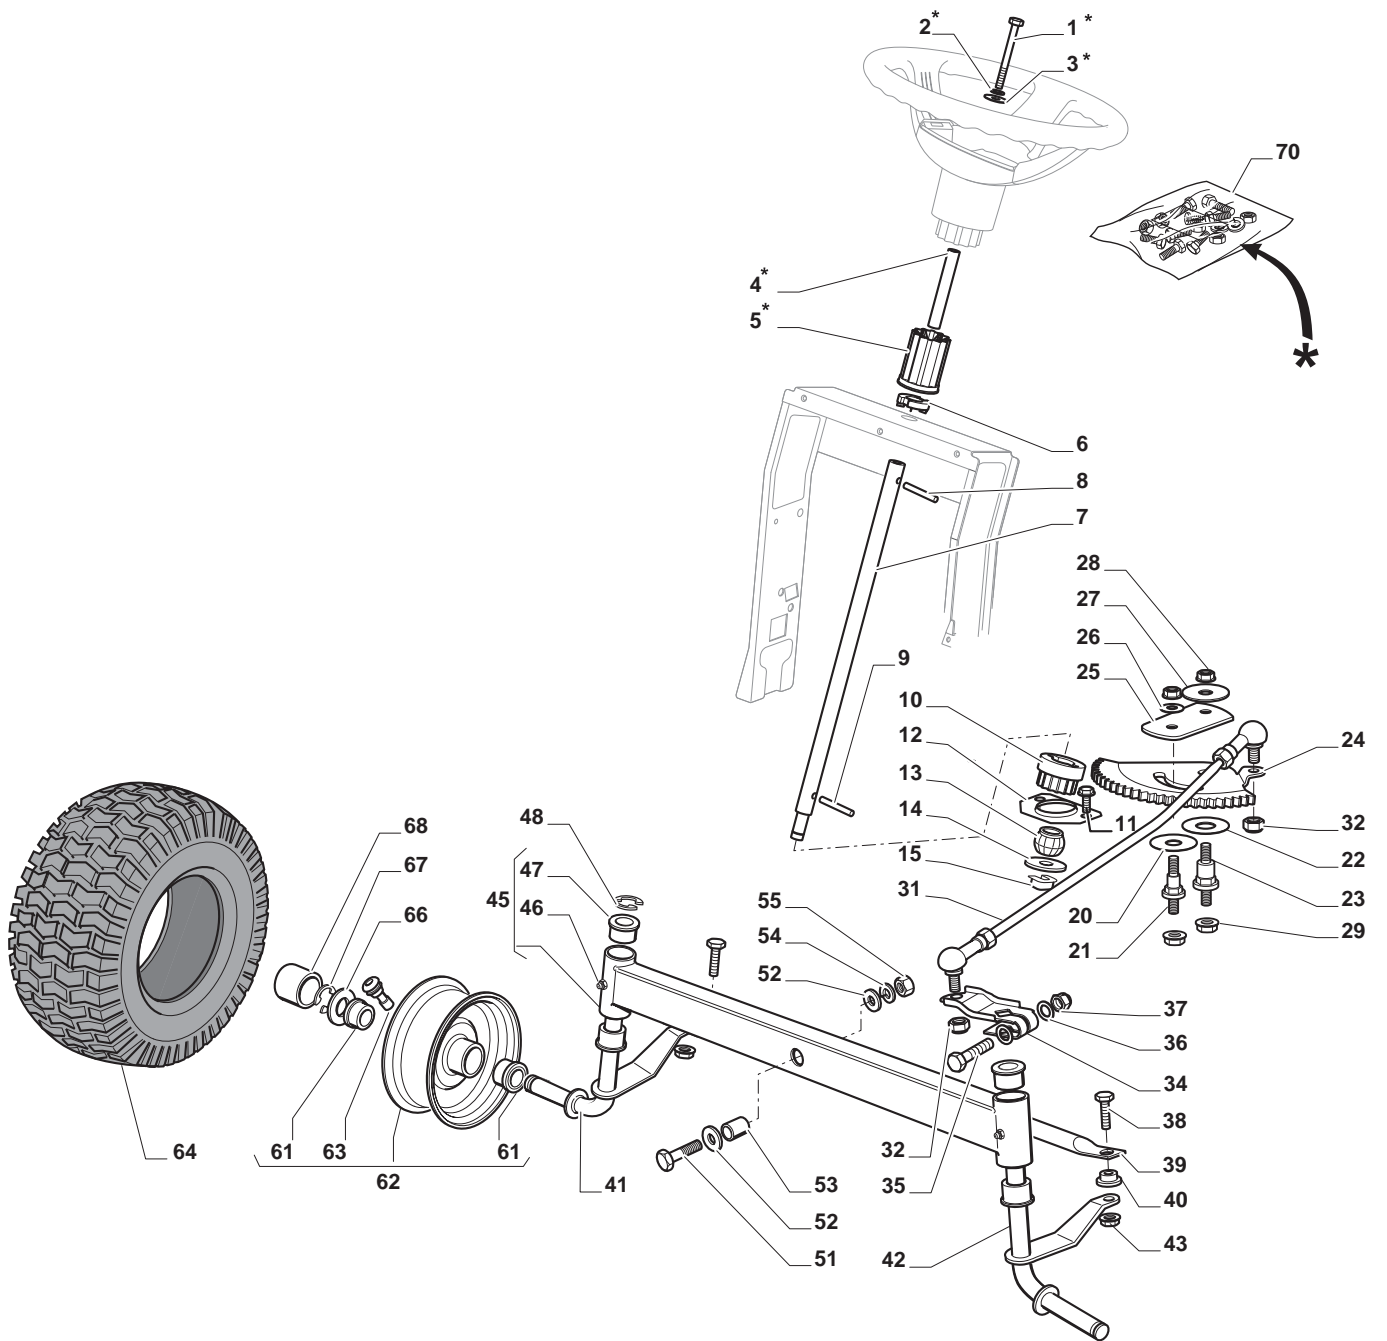

Steering				
POS	CODE	Q.TY	DESCRIPTION	NOTES
1	112692050/0	1	Screw	
2	112540260/0	1	Grower	
3	112523070/0	1	Washer	
4	125160047/0	1	Spacer	
5	325785318/0	1	Support	
6	325038008/0	1	Bushing	
7	125520007/0	1	Steering Column	
8	112620300/0	1	Pin	
9	112622650/0	1	Pin	
10	125570003/0	1	Pinion	
11	127943051/0	2	Screw	
12	325785213/1	1	Support	
13	325743000/0	1	Joint Tc/Junior	
14	112521370/0	1	Washer	
15	112436030/0	1	Plate	
20	322672151/0	1	Antifriction Washer	
21	125510104/0	1	Pin	
22	125670023/0	1	Washer	
23	125510109/0	1	Pin	
24	325735519/0	1	Steering Shaft	
25	325547233/0	1	Plate	
26	112369500/0	1	Elastic Washer	
27	122160400/0	1	Elastic Washer	
28	112155010/0	2	Self-Locking Nut	
29	112155010/0	2	Self-Locking Nut	
31	382000566/2	1	Rod	
32	112156602/0	2	Nut	
34	325318243/0	1	Lever	
35	112692390/0	1	Screw	
36	112521360/0	2	Washer	
37	112156602/0	1	Nut	
38	125510103/0	2	Pin	
39	325840029/0	1	Tie Rod	
40	325038007/0	2	Bushing	
41	382230369/0	1	Right Stub Axle	
42	382230371/0	1	Left Stub Axle	
43	112155000/0	2	Nut	
45	382034030/0	1	Equalizer W/ Bush And Lubricator	
46	112379511/0	2	Grease Dispenser	
47	125034002/1	4	Bush	
48	112001010/0	1	Benzing Ring	
51	112692695/0	1	Screw	
52	112523100/0	2	Washer	
53	125160016/0	1	Equalizer Spacer	
54	112587100/0	1	Grower	
55	112295300/0	1	Hexagonal Nut	
61	125122200/2	4	Bearing	
62	182000598/0	2	Rimm	
63	125950000/0	2	Valve	
64	125590014/0	2	Tyre	
66	125670005/1	2	Washer	
67	112001010/0	2	Benzing Ring	
68	322110233/0	2	Hub Cover	
70	382180124/0	1	Screw