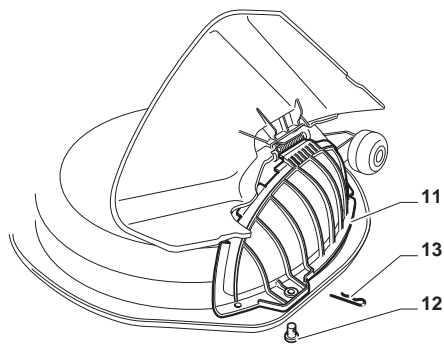

Optionals On Request				
POS	CODE	Q.TY	DESCRIPTION	NOTES
1	382869038/0	1	Muffler Protection	
2	125943008/0	4	Screw	
5	382650211/0	2	Stiffening	
6	382033111/0	1	Rod	
7	112155000/0	2	Nut	
8	125510021/1	1	Hitch Pin	
9	124487999/0	1	Spring Pin	
11	325140099/0	1	Deflector	
12	125510111/0	1	Pin	
13	124487998/0	1	Cotter Pin