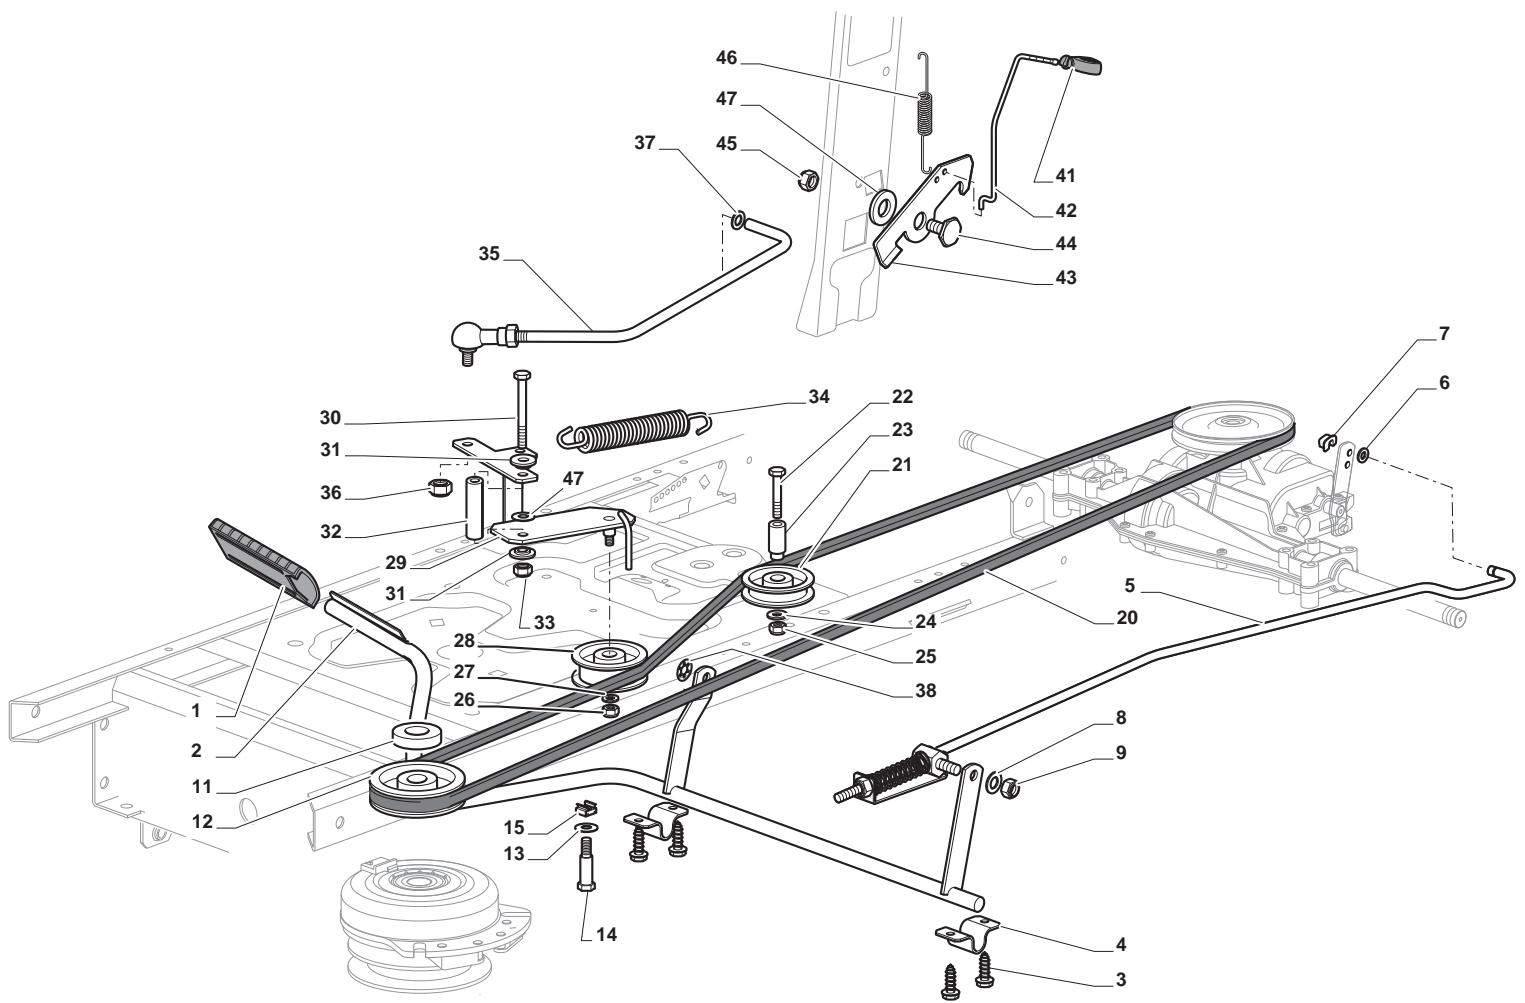

Brake And Gearbox Controls PEERLESS				
POS	CODE	Q.TY	DESCRIPTION	NOTES
1	325110391/0	1	Clamp Cover	
2	382500047/0	1	Pedal	
3	112735599/0	4	Screw	
4	325547231/0	2	Plate	
5	382000568/0	1	Rod	
6	112521350/0	1	Washer	
7	112436050/0	1	Plate	
8	325670011/0	1	Antifriction Washer	
9	112155000/0	1	Nut	
11	125160021/0	1	Spacer	
12	125601567/0	1	Pulley	
13	112524010/0	2	Washer	
14	125580030/0	2	Belt Guide	
15	112360425/0	2	Nut	
20	135062014/0	1	Belt	
21	325601599/0	1	Pulley	
22	112691400/0	1	Screw	
23	125160083/0	1	Spacer	
24	112523060/0	1	Washer	
25	112155000/0	1	Nut	
26	112155000/0	1	Nut	
27	112523060/0	1	Washer	
28	125601554/0	1	Pulley	
29	382318283/0	1	Lever	
30	112691600/0	1	Screw	
31	125038002/1	2	Bush	
32	125160027/0	1	Spacer	
33	112155000/0	1	Nut	
34	125430262/0	1	Spring	
35	382820016/1	1	Tie Rod Ass.Y	
36	112293201/0	1	Nut	
37	124487997/0	1	Cotter Pin	
38	112604899/0	1	Crown Fastener	
41	125394509/1	1	Knob	
42	125033113/0	1	Rod	
43	325253011/1	1	Hook	
44	122524970/2	1	Fulcrum Pin	
45	112155000/0	1	Nut	
46	125430213/0	1	Spring	
47	112523060/0	2	Washer