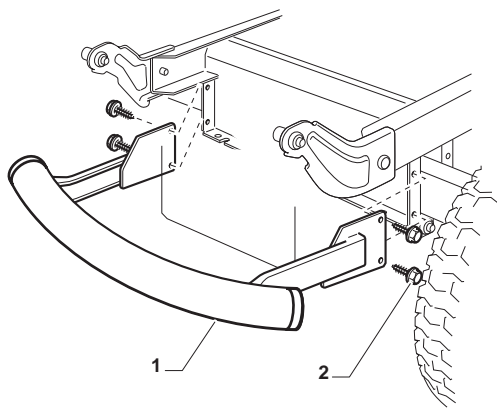

Optionals On Request				
POS	CODE	Q.TY	DESCRIPTION	NOTES
1	382869038/0	1	Muffler Protection	
2	125943008/0	4	Screw	
5	382650211/0	2	Stiffening	
6	382033111/0	1	Rod	
7	112155000/0	2	Nut	
8	125510021/1	1	Hitch Pin	
9	124487999/0	1	Spring Pin	
11	325140099/0	1	Deflector	
12	125510111/0	1	Pin	
13	124487998/0	1	Cotter Pin