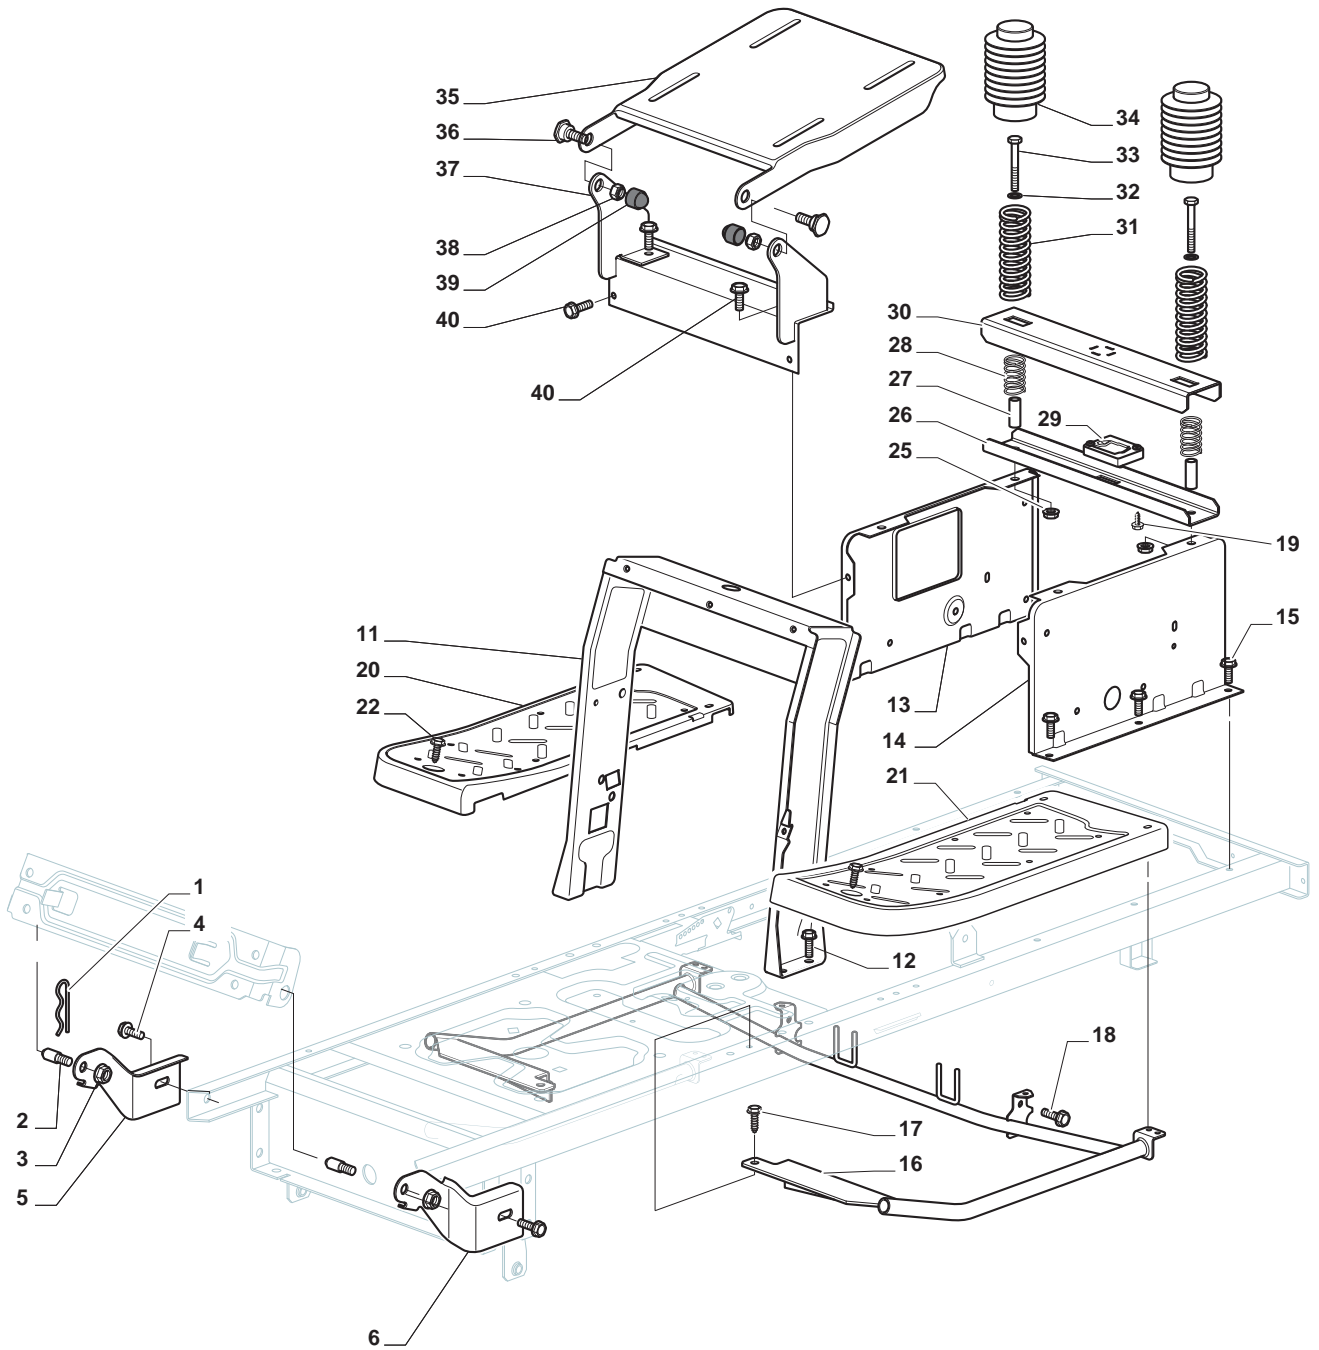

THIS INFORMATION IS NOT INTENDED FOR SALE OR RESALE, AND THIS NOTICE MUST REMAIN ON ALL COPIES.

www.ggp-group.com

Engineered to amaze you

| Chassis | | | | |
|---------|-------------|------|-------------------------|-------|
| POS | CODE | Q.TY | DESCRIPTION | NOTES |
| 1 | 124487998/0 | 1 | Cotter Pin | |
| 2 | 125510079/1 | 2 | Pin | |
| 3 | 112155000/0 | 2 | Nut | |
| 4 | 112735599/0 | 2 | Screw | |
| 5 | 325547225/0 | 1 | Right Plate | |
| 6 | 325547227/0 | 1 | Left Plate | |
| 11 | 382785169/1 | 1 | Steering Column Support | |
| 12 | 125943009/0 | 4 | Screw | |
| 13 | 325785331/1 | 1 | Right Seat Support | |
| 14 | 325785333/1 | 1 | Left Seat Support | |
| 15 | 125943009/0 | 6 | Screw | |
| 16 | 382785179/0 | 1 | Footboard Support | |
| 17 | 125943009/0 | 2 | Screw | |
| 18 | 125943009/0 | 2 | Screw | |
| 19 | 112728686/0 | 2 | Screw | |
| 20 | 325500041/1 | 1 | Right Footboard | |
| 21 | 325500043/1 | 1 | Left Footboard | |
| 22 | 112735599/0 | 2 | Screw | |
| 25 | 112293201/0 | 2 | Nut | |
| 26 | 325820109/1 | 1 | Seat Support | |
| 27 | 125160048/0 | 2 | Spacer | |
| 28 | 125430263/0 | 2 | Spring | |
| 29 | 325785379/1 | 1 | Support | |
| 30 | 325820111/1 | 1 | Switch Comand Cross | |
| 31 | 125430264/0 | 2 | Spring | |
| 32 | 112521350/0 | 2 | Washer | |
| 33 | 112691400/0 | 2 | Screw | |
| 34 | 325122002/0 | 2 | Hood | |
| 35 | 382547061/0 | 1 | Plate | |
| 36 | 122524970/2 | 2 | Fulcrum Pin | |
| 37 | 382820151/0 | 1 | Seat Support | |
| 38 | 112155010/0 | 2 | Nut | |
| 39 | 118203854/0 | 2 | Screw | |
| 40 | 125943009/0 | 4 | Screw | |