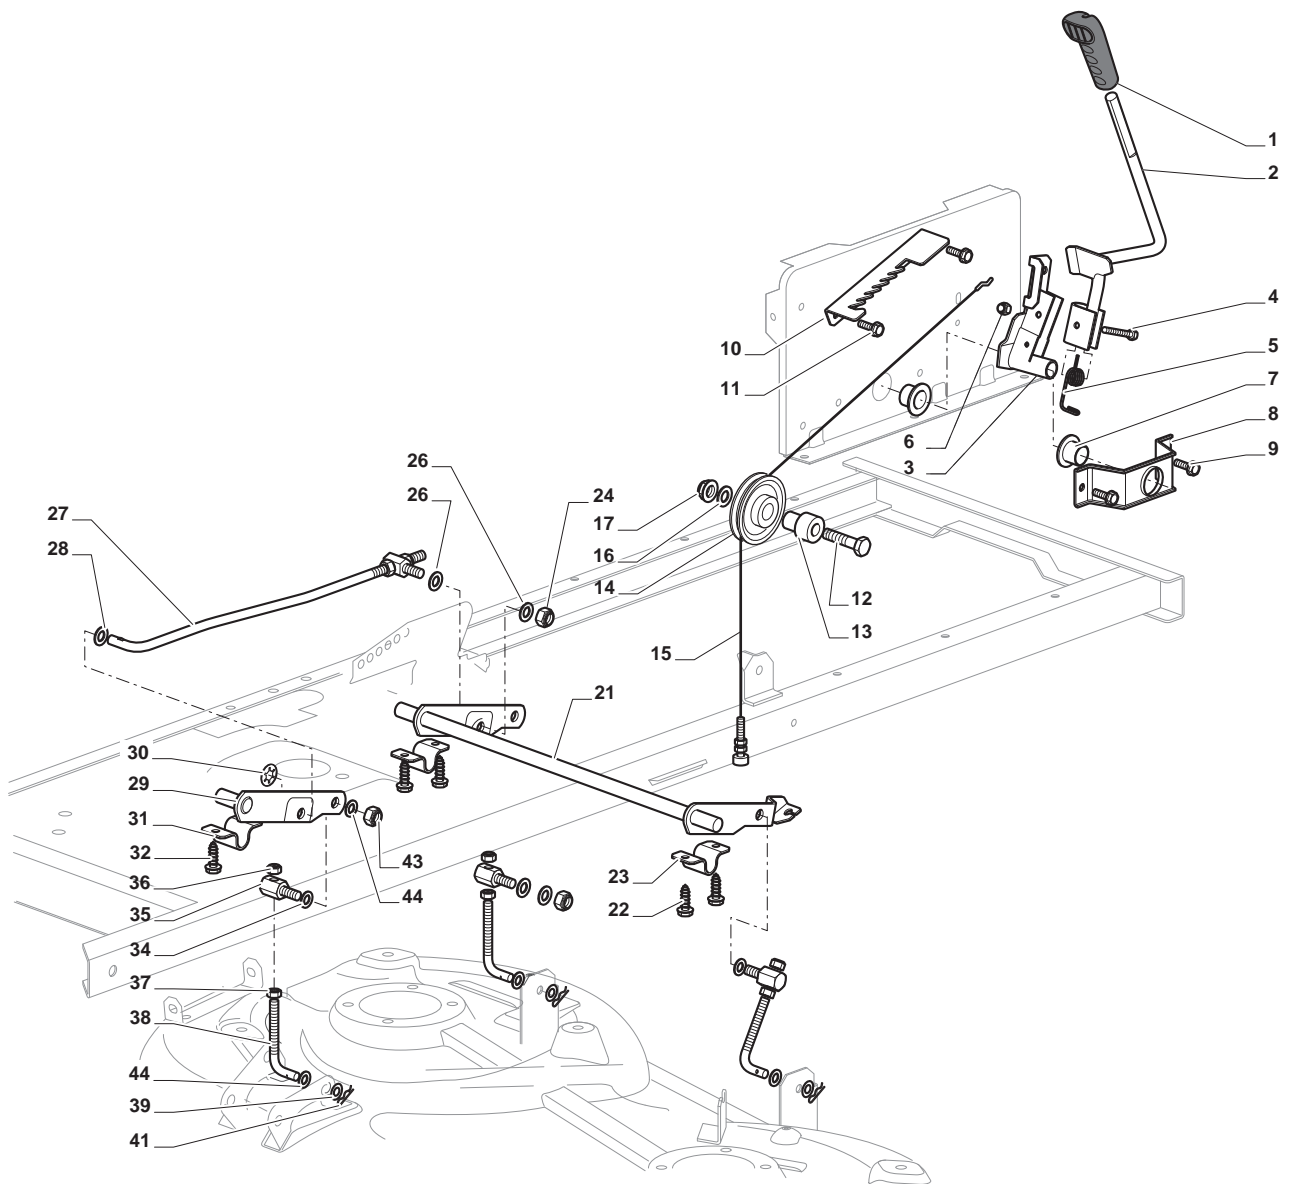

Cutting Plate Lifting				
POS	CODE	Q.TY	DESCRIPTION	NOTES
1	325394533/0	1	Knob	
2	382318229/0	1	Lever	
3	382318231/0	1	Axle	
4	112674700/0	1	Screw	
5	125430261/0	1	Spring	
6	112154510/0	1	Nut	
7	325038006/0	2	Bushing	
8	325785297/0	1	Support	
9	125943009/0	2	Screw	
10	325735515/0	1	Steering Shaft	
11	125943009/0	2	Screw	
12	112793701/0	1	Screw	
13	125040636/1	1	Bush	
14	125601579/0	1	Pulley	
15	382004620/0	1	Wire	
16	112523060/0	1	Washer	
17	112293201/0	1	Nut	
21	382318239/0	1	Axle	
22	112735599/0	4	Screw	
23	325547231/0	2	Plate	
24	112155000/0	1	Nut	
26	325670011/0	2	Antifriction Washer	
27	382000569/1	1	Connecting Rod	
28	112521350/0	1	Washer	
29	382318237/0	1	Axle	
30	112604899/0	1	Crown Fastener	
31	325547231/0	1	Plate	
32	112735599/0	2	Screw	
34	325670008/1	3	Washer	
35	125510107/1	3	Pin	
36	112156602/0	3	Nut	
37	112295200/0	3	Hexagonal Nut	
38	125840012/0	3	Tie Rod	
39	325670008/1	3	Washer	
41	124487998/0	3	Cotter Pin	
43	112156602/0	3	Nut	
44	112521360/0	6	Washer