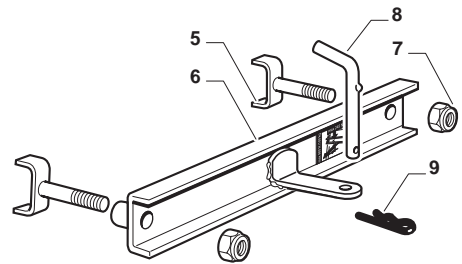

Optionals On Request				
POS	CODE	Q.TY	DESCRIPTION	NOTES
1	382869038/0	1	Muffler Protection	
2	125943008/0	4	Screw	
5	382650211/0	2	Stiffening	
6	382033111/0	1	Rod	
7	112155000/0	2	Nut	
8	125510021/1	1	Hitch Pin	
9	124487999/0	1	Spring Pin	
11	325140099/0	1	Deflector	
12	125510111/0	1	Pin	
13	124487998/0	1	Cotter Pin