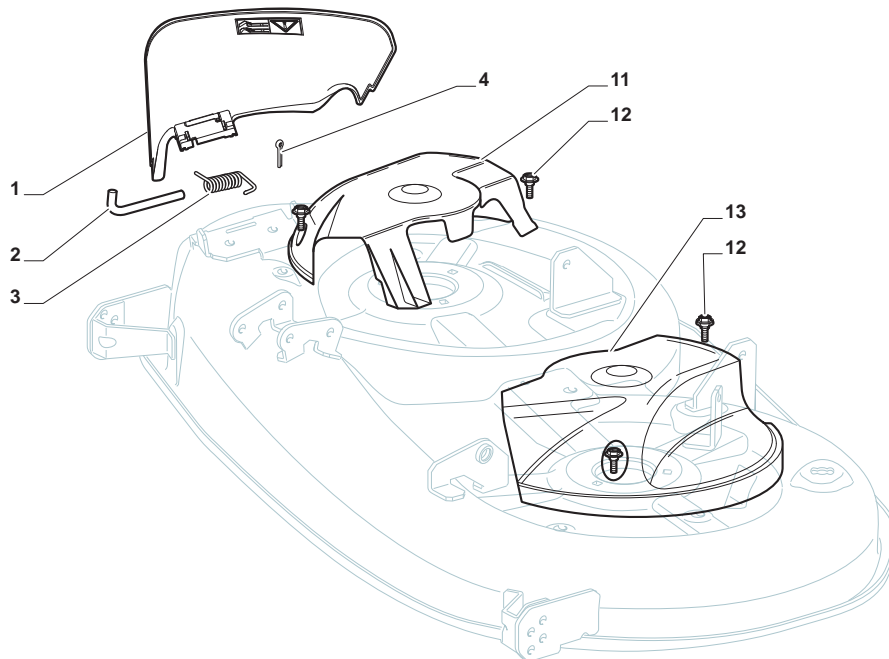

Guards				
POS	CODE	Q.TY	DESCRIPTION	NOTES
1	325600077/2	1	Exit Protection	
2	125510073/0	1	Fulcrum Pin	
3	125430242/1	1	Spring	
4	112141418/0	1	Cotter Pin	
11	325600078/0	1	Case	
12	125943010/0	4	Screw	
13	325600079/0	1	Case