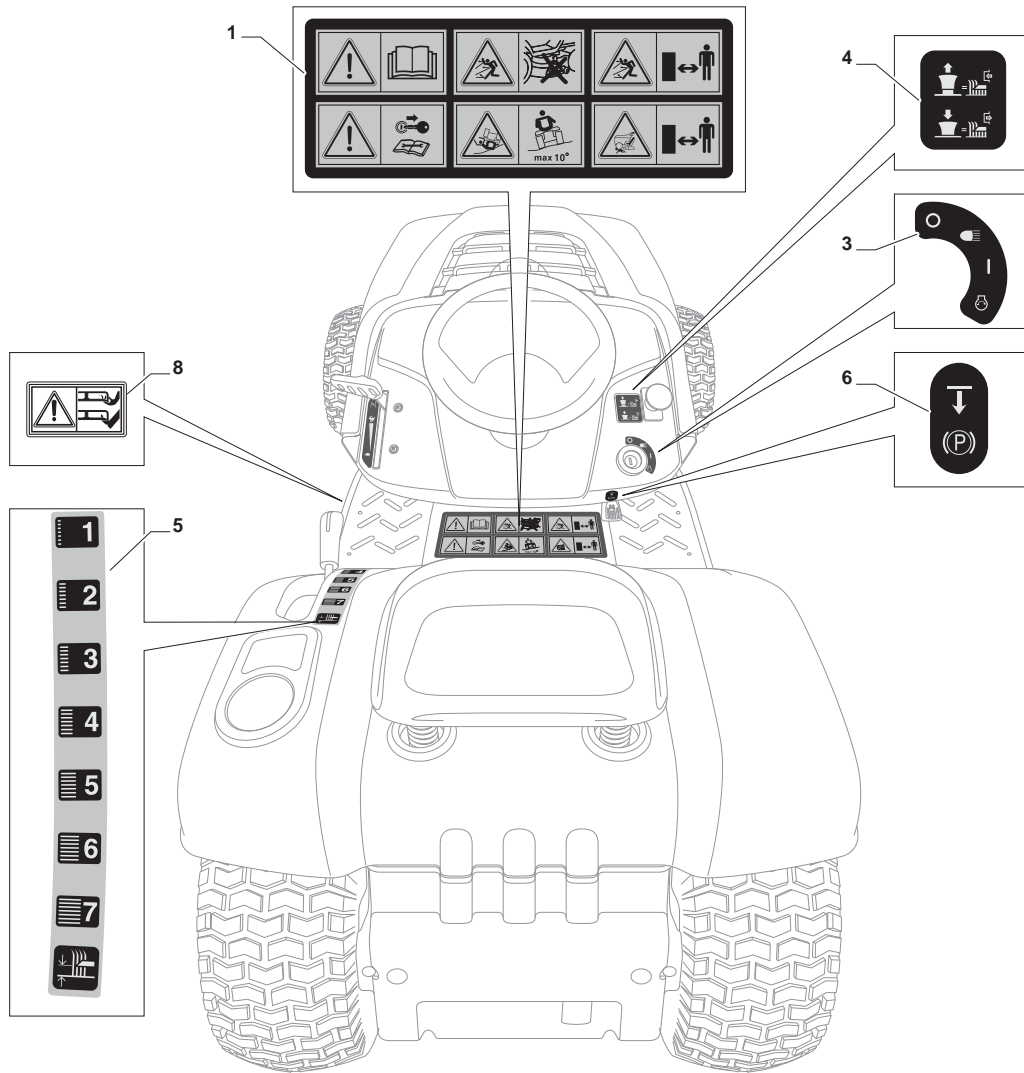

Labels				
POS	CODE	Q.TY	DESCRIPTION	NOTES
1	114362365/1	1	Label	
3	114363699/0	1	Label	
4	114361438/0	1	Label	
5	114363701/0	1	Label	
6	114363700/0	1	Label	
8	114356699/1	1	Label