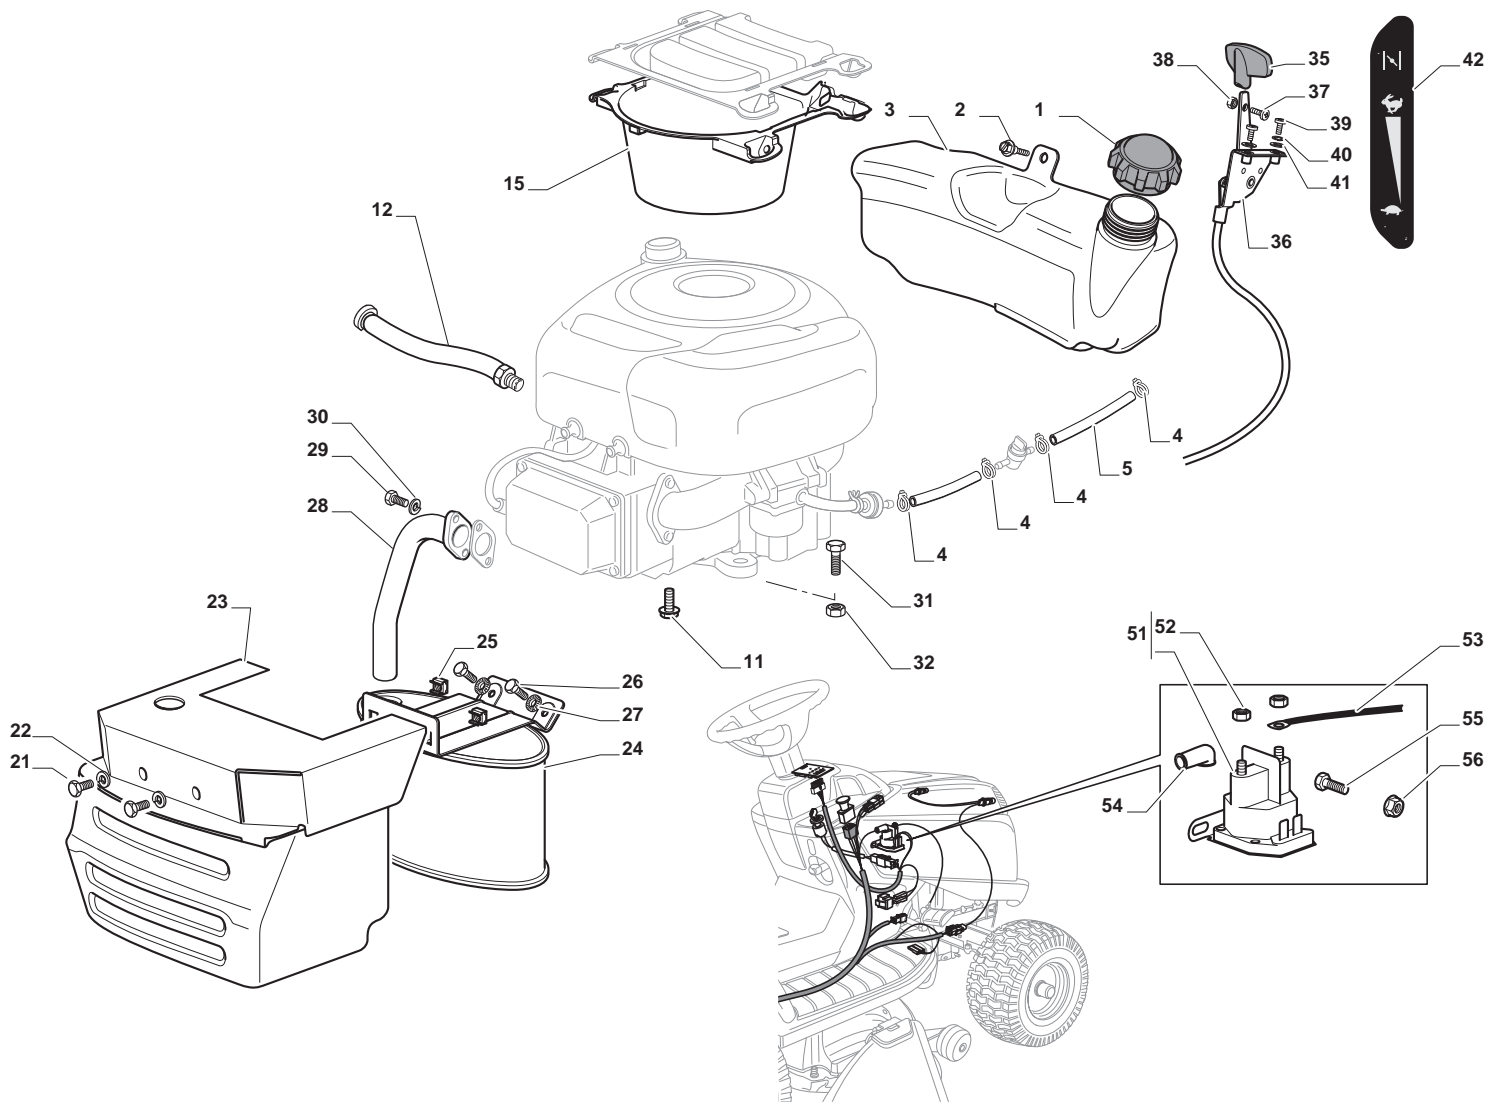

Engine B&S 13,5 hp				
POS	CODE	Q.TY	DESCRIPTION	NOTES
1	125795001/1	1	Cap	
2	125943010/0	4	Screw	
3	325735126/0	1	Tank	
4	118375051/1	4	Fair Led	
5	325869057/0	1	Connecting Tube	
11	112735108/1	3	Screw	
12	1134-5827-01	1	Oil Drain Assy	
15	325108044/1	1	Conveyor	
21	112792611/0	2	Screw	
22	112540260/0	2	Grower	
23	382598047/0	1	Muffler Protection	
24	182750010/0	1	Muffler	
25	112360425/0	2	Nut	
26	112792611/0	2	Screw	
27	112540260/0	2	Grower	
28	118738224/0	1	Exhaust Conn. Tube	
29	112737450/0	2	Screw	
30	112540260/0	2	Grower	
31	112691115/0	1	Screw	
32	112154210/0	3	Self-Locking Nut	
35	325394531/0	1	Knob	
36	182000216/0	1	Accelerator	
37	112726389/0	1	Screw	
38	112290800/0	1	Hexagonal Nut	
39	112726389/0	2	Screw	
40	112540020/0	2	Washer	
41	112521310/0	2	Washer	
42	114363697/0	1	Label	
51	118736111/0	1	Starter Relay	
52	112360352/0	2	Nut	
53	125065002/0	1	Cable	
54	118564864/1	1	Protection	
55	112790781/0	1	Screw	
56	112154510/0	2	Nut