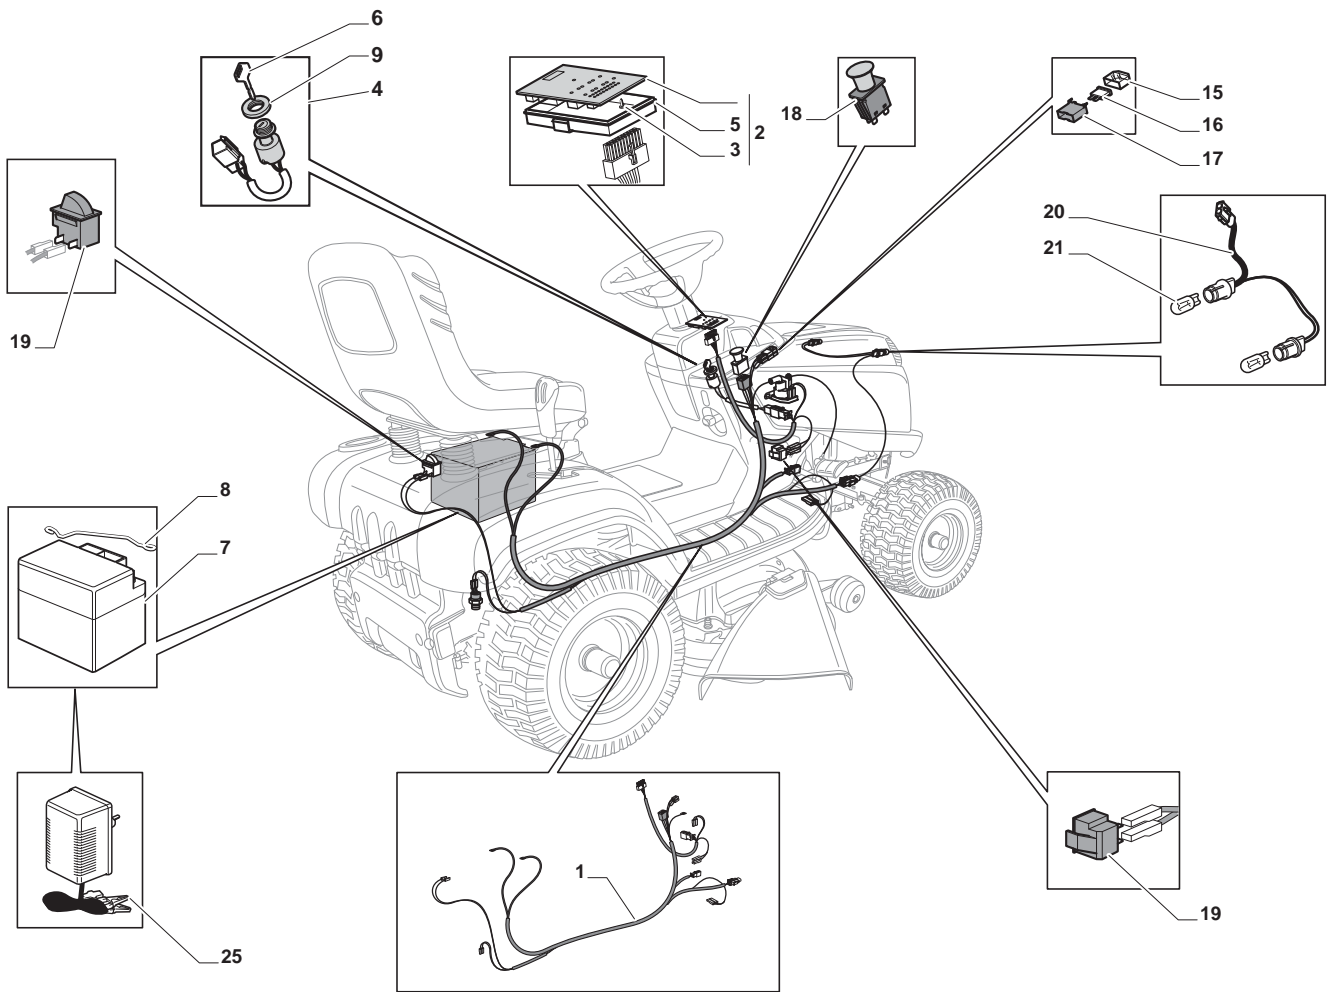

Electrical Parts				
POS	CODE	Q.TY	DESCRIPTION	NOTES
1	182040150/0	1	Cables Ass.Y	Mechanical models with lamp
1	182040151/0	1	Cables Ass.Y	Mechanical models without lamp
2	382722429/0	1	Electronic Card	
3	112735101/0	1	Screw	
4	118450075/0	1	Starting Switch	
5	325600080/0	1	Card Protection	
6	118210023/0	1	Starting Key	
7	118120002/1	1	Battery	
8	125430265/1	1	Spring	
9	118400863/0	1	Screwed Ring	
15	133215000/0	2	Cover	
16	133340036/0	1	Fuse 25 A	
16	133340040/0	1	Lamellar Fusible 10A	
17	133500007/0	2	Fuse Carrier	
18	118450074/0	1	Clutch Switch	
19	119410613/0	2	Micro Switch	
20	182040186/0	1	Cable	
21	118459100/0	2	Lamp For Lights	
25	182180090/0	1	Battery Charger	EU plug