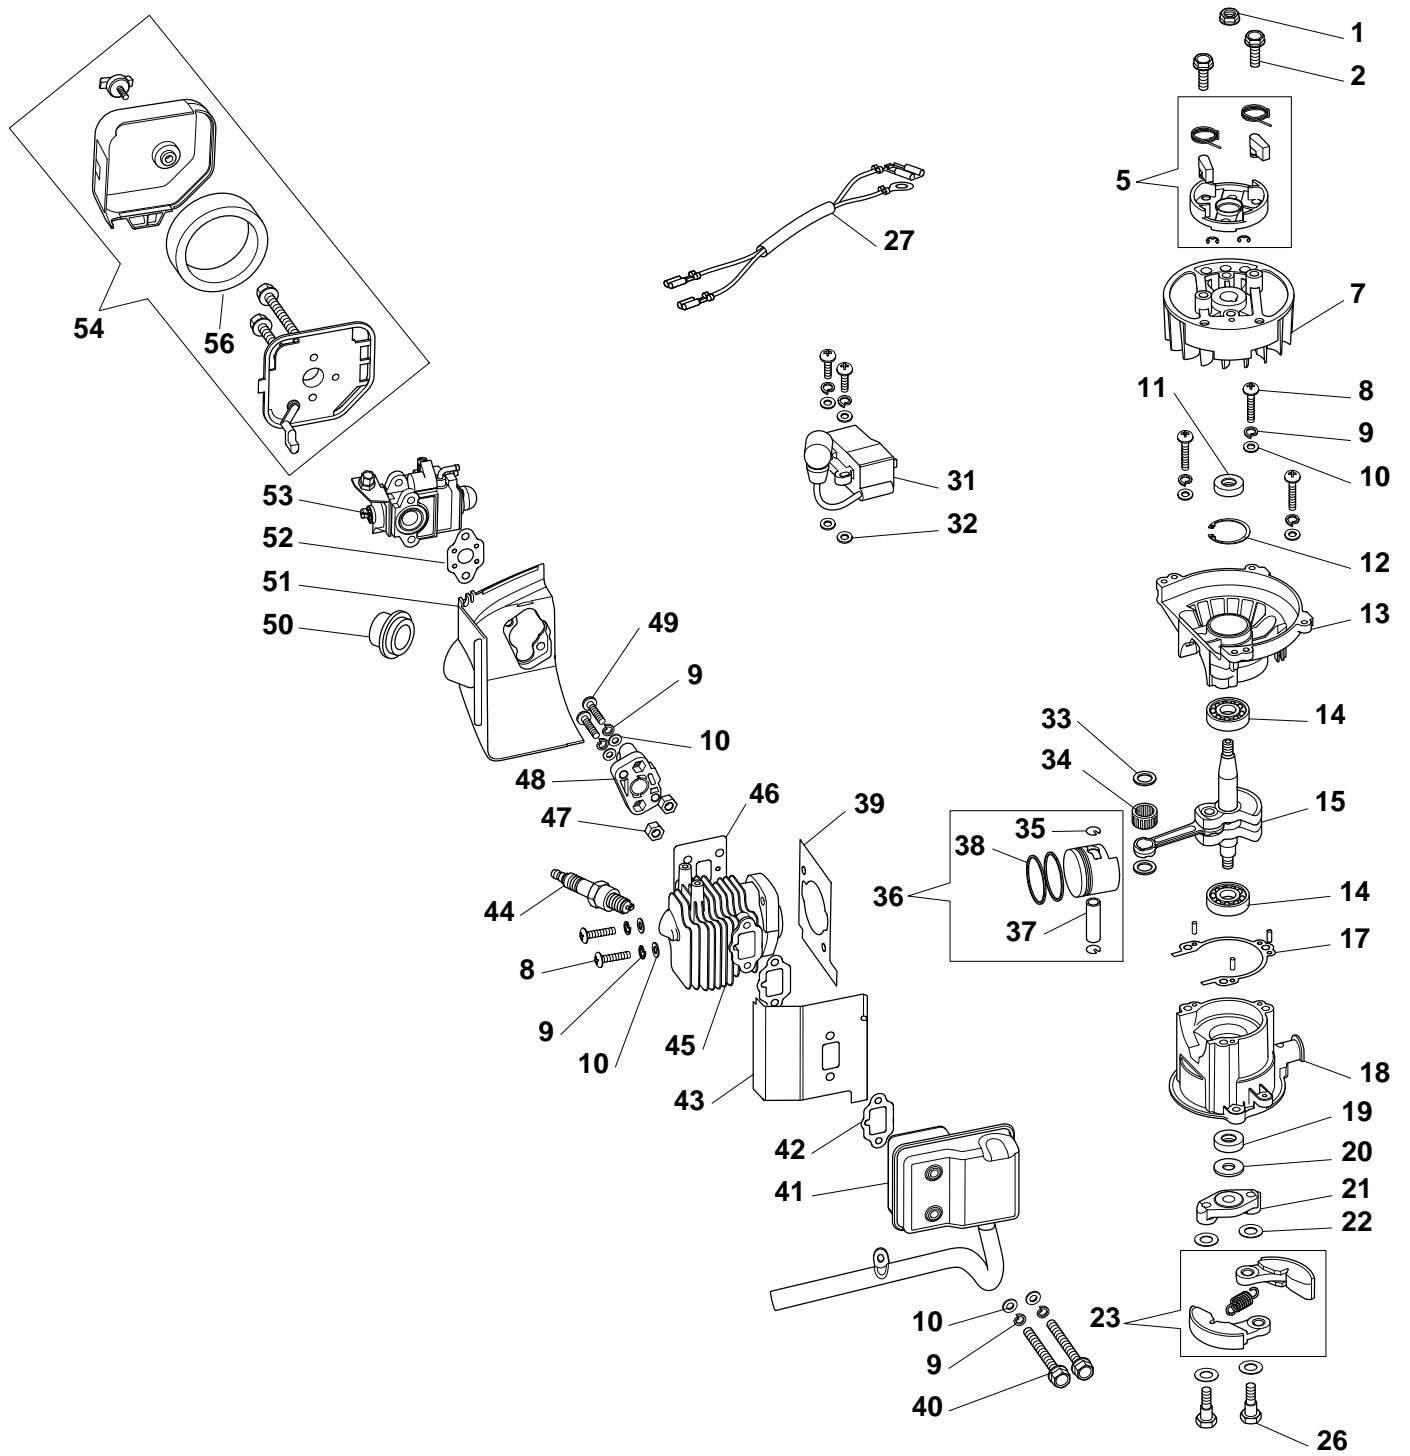

HTJ 550
Engine

HTJ 550

Engine

Pos.	Part no.	Q.ty	Description	Remarks
1	123120012/0	1	Screw	
2	123878109/0	2	Screw	
5	183082003/0	2	Starter Cup Ass.Y	
7	123880014/0	1	Flywheel	
8	123878110/0	5	Screw	
9	123657017/0	9	Grower	
10	123657013/0	9	Washer	
11	119035164/0	1	Seal Ring	
12	112610002/0	1	Ring	
13	123685020/0	1	Crank Case	
14	114215221/0	2	Bearing	
15	123020033/0	1	Crankshaft	
17	123280077/0	1	Crankcase Gasket	
18	123685021/0	1	Crank Case	
19	119035165/0	1	Seal Ring	
20	123657019/0	1	Washer	
21	123445268/0	1	Clutch-Mass Guide Plate	
22	123657020/0	2	Washer	
23	183215010/0	1	Clutch Ass.Y	
24	123430605/0	1	Spring	
26	123878111/0	2	Screw	
27	123065045/0	1	Spark Plug Cable	
31	123044016/0	1	Ignition Ass'Y	
32	123160063/0	2	Washer	
33	123652505/0	2	Washer	
34	123235008/0	1	Needle Bearing	
35	123202006/0	2	Washer, Piston Pin	
36	183590007/0	2	Piston Assy	
37	123590012/0	1	Piston Pin	
38	123204016/0	2	Piston Ring	
39	123280078/0	1	Cylinder Gasket	
40	123878112/0	2	Screw	
41	183740020/0	1	Muffler	
42	123280079/0	2	Gasket	
43	123600078/0	1	Guard	
44	3210024	1	Spark Plug	
45	123071023/0	1	Cylinder	
46	123280080/0	1	Gasket	
47	123120013/0	2	Nut	
48	123073518/0	1	Intake Manifold	
49	123878113/0	2	Screw	
50	123600079/0	1	Grommet	
51	123600080/0	1	Cylinder Cover	
52	123280081/0	1	Carburetor Gasket	
53	123054036/0	1	Carburettor	
54	123040005/0	1	Air Cleaner Base	
55	123878114/0	2	Screw	
56	123220017/0	1	Air Filter	
57	123090033/0	1	Filter Cover	
58	123593508/0	1	Knob