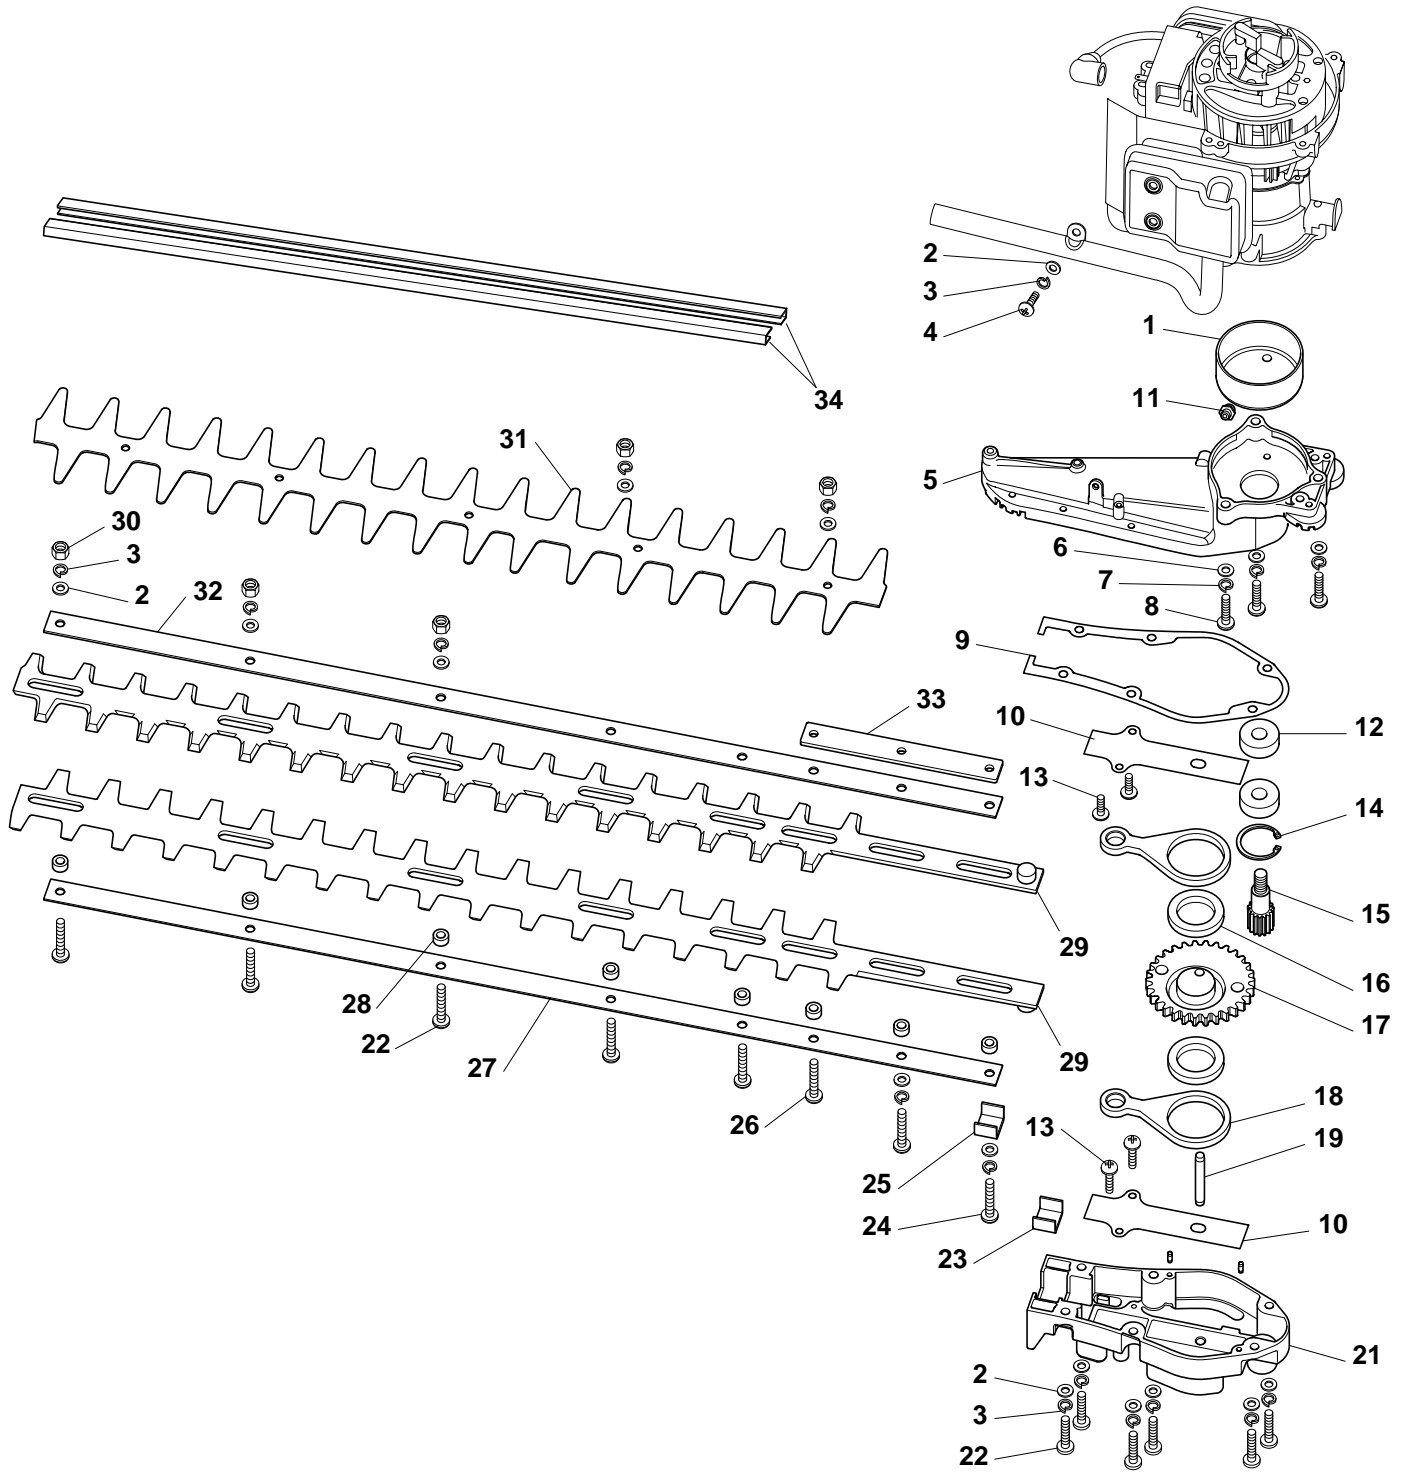

HTJ 550

Cutting unit

HTJ 550

Cutting unit

Pos.	Part no.	Q.ty	Description	Remarks
1	123050010/0	1	Clutch Drum	
2	123657013/0	15	Washer	
3	123657017/0	15	Grower	
4	123878115/0	2	Screw	
5	123685022/0	1	Upper Case	
6	123657018/0	3	Washer	
7	123657021/0	3	Grower	
8	123878116/0	3	Screw	
9	123280082/0	1	Crankcase Gasket	
10	123208418/0	2	Spacer	
11	112379520/0	1	Grease Dispenser	
12	114215222/0	2	Bearing	
13	123878117/0	4	Screw	
14	112610003/0	1	Snap Ring	
15	123570052/0	1	Pinion	
16	114215223/0	2	Bearing	
17	123664000/0	1	Sprocket	
18	123041502/0	2	Connecting Rod	
19	123753003/0	1	Pin	
21	123685023/0	1	Lower Case	
22	123878081/0	11	Screw	
23	123280083/0	1	Shoe	
24	123878118/0	2	Screw	
25	123208419/0	1	Plate	
26	123878113/0	1	Screw	
27	123294006/0	1	Blade Holder	
28	123044222/0	8	Bush	
29	123305004/0	2	Blade	
30	123120014/0	6	Nut	
31	123600081/0	1	Blade Guard	
32	123294007/0	1	Blade Holder	
33	123208420/0	1	Bracket	
34	123085002/0	2	Blade Cover	
35	123869072/0	1	Exhaust Tube	